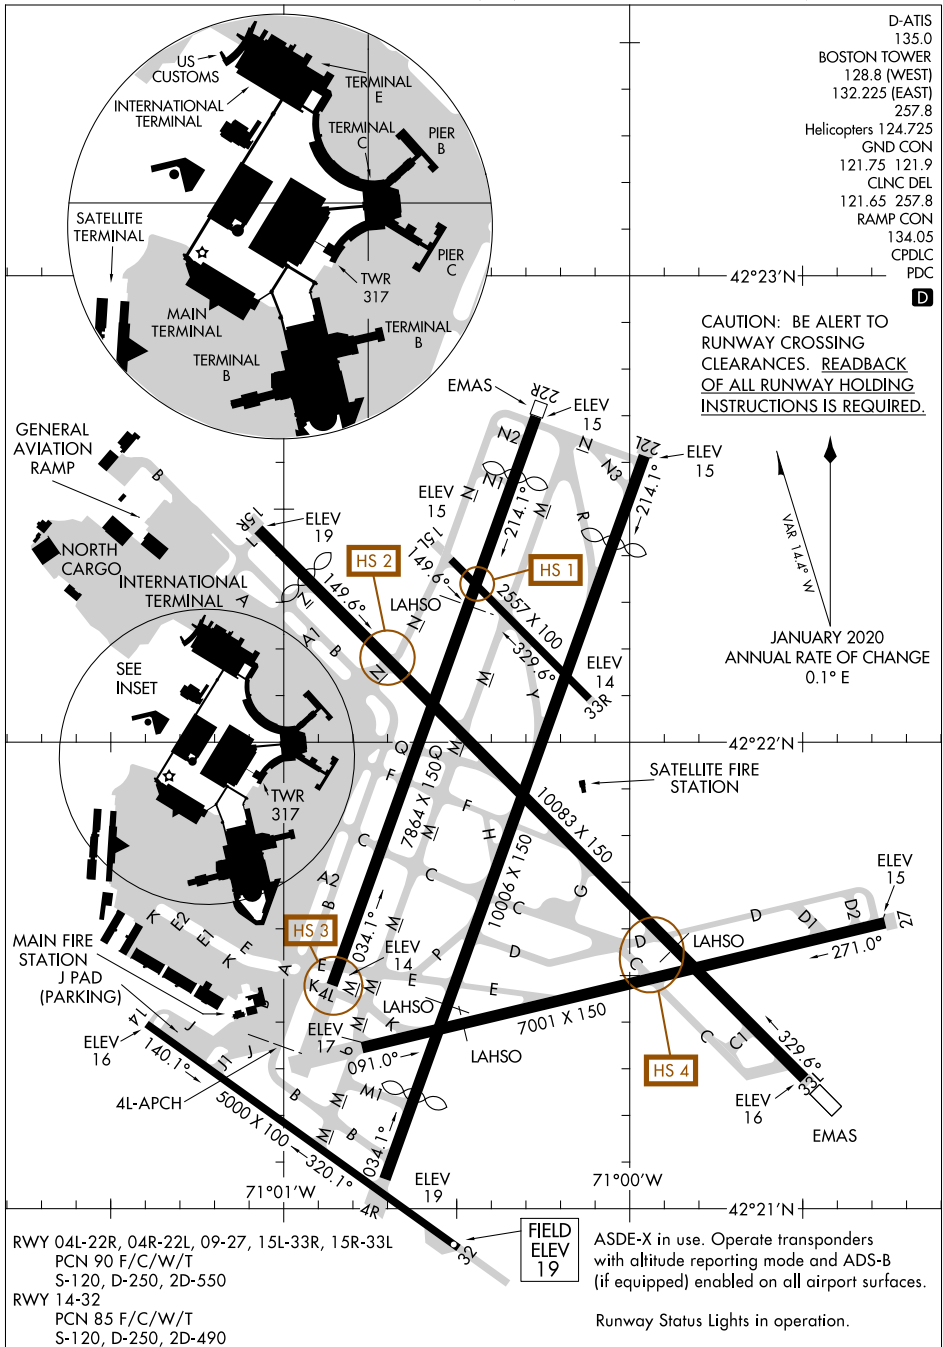

NE-1, 09 SEP 2021 to 07 OCT 2021

NE-1, 09 SEP 2021 to 07 OCT 2021

D-ATIS 135.0
 BOSTON TOWER 128.8 (WEST)
 132.225 (EAST)
 257.8
 Helicopters 124.725
 GND CON 121.75 121.9
 CLNC DEL 121.65 257.8
 RAMP CON 134.05
 CPDLC
 PDC