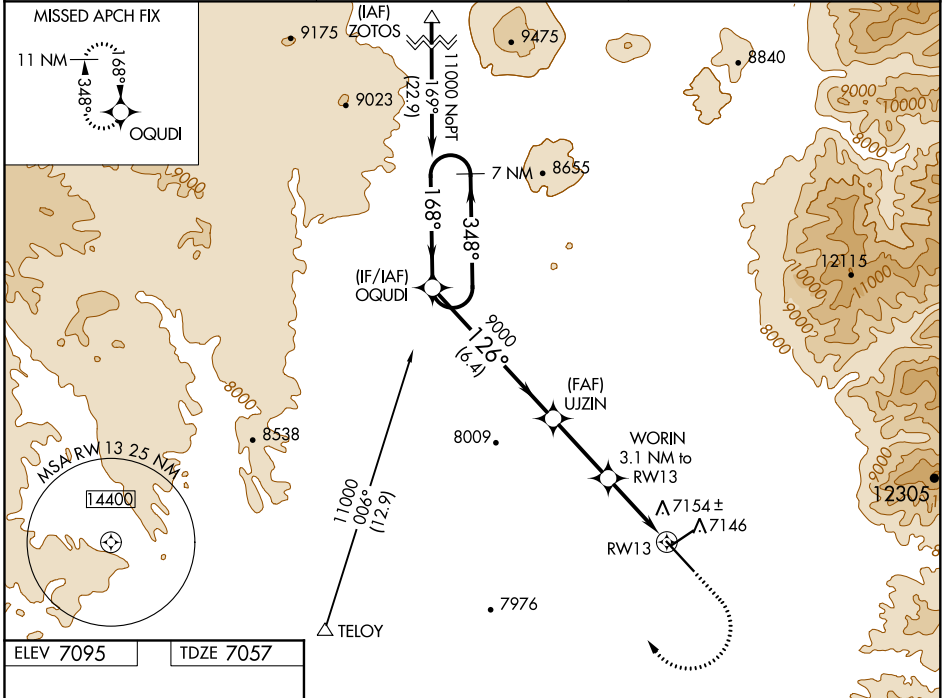

WAAS CH 97441 W13A	APP CRS 126°	Rwy ldg TDZE Apt Elev	8603 7057 7095
--	------------------------	-----------------------------	---

RNAV (GPS) RWY 13

TAOS RGNL (SKX)

⚠ For uncompensated Baro-VNAV systems, LNAV/VNAV NA below -29°C (-20°F) or above 47°C (118°F).
DME/DME RNP-0.3 NA.

⚠ MISSED APPROACH: (Do not exceed 250K until OQUDI)
Climb to 7800 then climbing right turn to 12400 direct OQUDI and hold, continue climb-in-hold to 12400.

AWOS-3PT 132.975	ALBUQUERQUE CENTER 132.8 346.35	UNICOM 122.8 (CTAF) 0
----------------------------	---	---------------------------------

ELEV 7095	TDZE 7057
-----------	-----------

CATEGORY	A	B	C	D
LPV DA		7258- ³ / ₄	200 (200- ³ / ₄)	
LNAV/VNAV DA		7346- ⁷ / ₈	288 (300- ⁷ / ₈)	
LNAV MDA		7420-1	362 (400-1)	
C CIRCLING	7600-1 505 (600-1)	7640-1 545 (600-1)	7920-2½ 825 (900-2½)	8020-3 925 (1000-3)

SW-1, 15 JUL 2021 to 12 AUG 2021

SW-1, 15 JUL 2021 to 12 AUG 2021