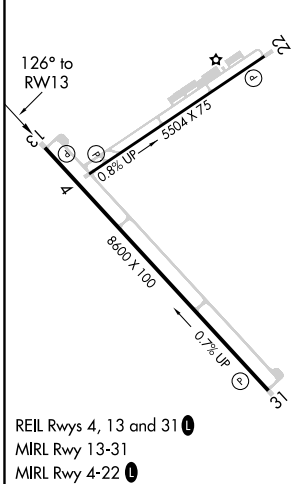

ELEV 7095	TDZE 7057