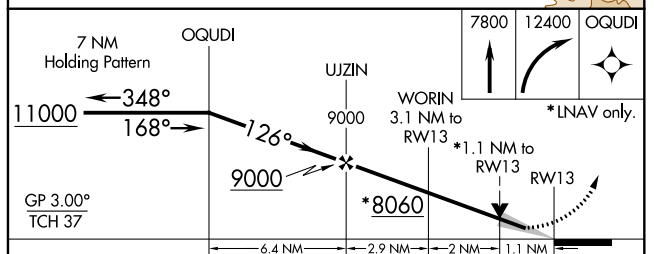

WAAS CH 97441 W13A	APP CRS 126°	Rwy ldg TDZE Apt Elev	8603 7057 7095
--	------------------------	-----------------------------	---

RNAV (GPS) RWY 13

TAOS RGNL (SKX)

⚠ For uncompensated Baro-VNAV systems, LNAV/VNAV NA below -29°C (-20°F) or above 47°C (118°F).
DME/DME RNP-0.3 NA.

⚠ MISSED APPROACH: (Do not exceed 250K until OQUDI)
Climb to 7800 then climbing right turn to 12400 direct OQUDI and hold, continue climb-in-hold to 12400.

AWOS-3PT 132.975	ALBUQUERQUE CENTER 132.8 346.35	UNICOM 122.8 (CTAF) 0
----------------------------	---	---------------------------------

ELEV 7095	TDZE 7057
-----------	-----------

CATEGORY	A	B	C	D
LPV DA		7258- ³ / ₄	200 (200- ³ / ₄)	
LNAV/VNAV DA		7346- ⁷ / ₈	288 (300- ⁷ / ₈)	
LNAV MDA		7420-1	362 (400-1)	
C CIRCLING	7600-1 505 (600-1)	7640-1 545 (600-1)	7920-2½ 825 (900-2½)	8020-3 925 (1000-3)