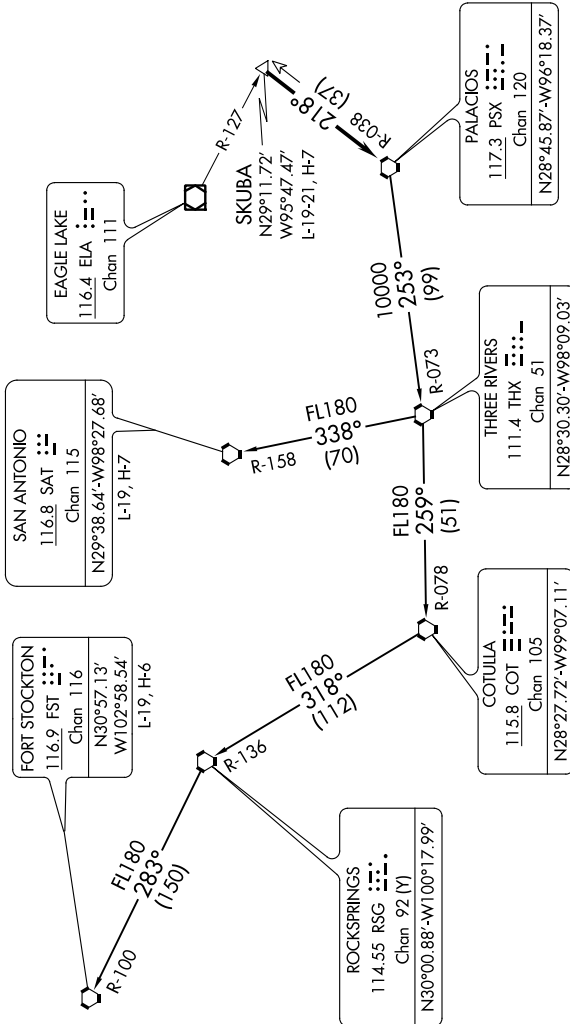

PALACIOS ONE DEPARTURE

SC-5, 15 JUL 2021 to 12 AUG 2021

**TOP ALTITUDE:
ASSIGNED BY ATC**

TAKEOFF MINIMUMS
Rwy 14: 300'-1 or standard with a minimum climb of 420' per NM to 300.
Rwy 32: Standard.

CTAF
122.8
HOUSTON DEP CON
134.45 281.4

(NARRATIVE ON FOLLOWING PAGE)

NOTE: RADAR required.
NOTE: Chart not to scale.

SC-5, 15 JUL 2021 to 12 AUG 2021

PALACIOS ONE DEPARTURE