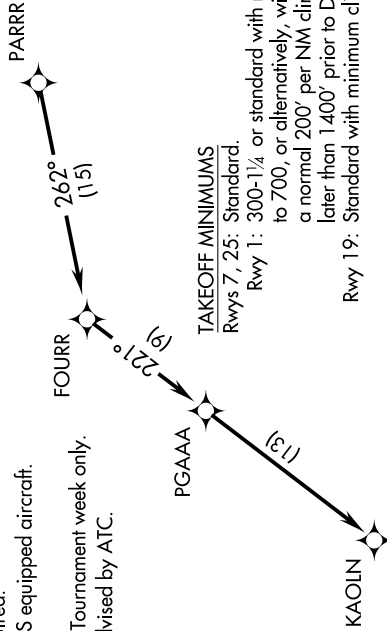

KAOLN SIX DEPARTURE (RNAV)

SE-2, 15 JUL 2021 to 12 AUG 2021

CTAF
122.8
AUGUSTA DEP CON ★
119.15 284.625
CLNC DEL
126.075

- NOTE: DME/DME/IRU or GPS required.
- NOTE: RADAR required for non-GPS equipped aircraft.
- NOTE: RNAV 1.
- NOTE: For use during Masters Golf Tournament week only.
- NOTE: Do not exceed 250K until advised by ATC.

**TOP ALTITUDE:
ASSIGNED BY ATC**

NOTE: Chart not to scale.

DEPARTURE ROUTE DESCRIPTION

TAKEOFF RWYS 1, 7, 19, 25: Climb on assigned heading for RADAR vectors to PARRR, then on depicted route to KAOLN. Thence. . . .

. . . . maintain altitude assigned by ATC. Expect clearance to filed altitude/flight level within 10 minutes after departure.

KAOLN SIX DEPARTURE (RNAV)

SE-2, 15 JUL 2021 to 12 AUG 2021