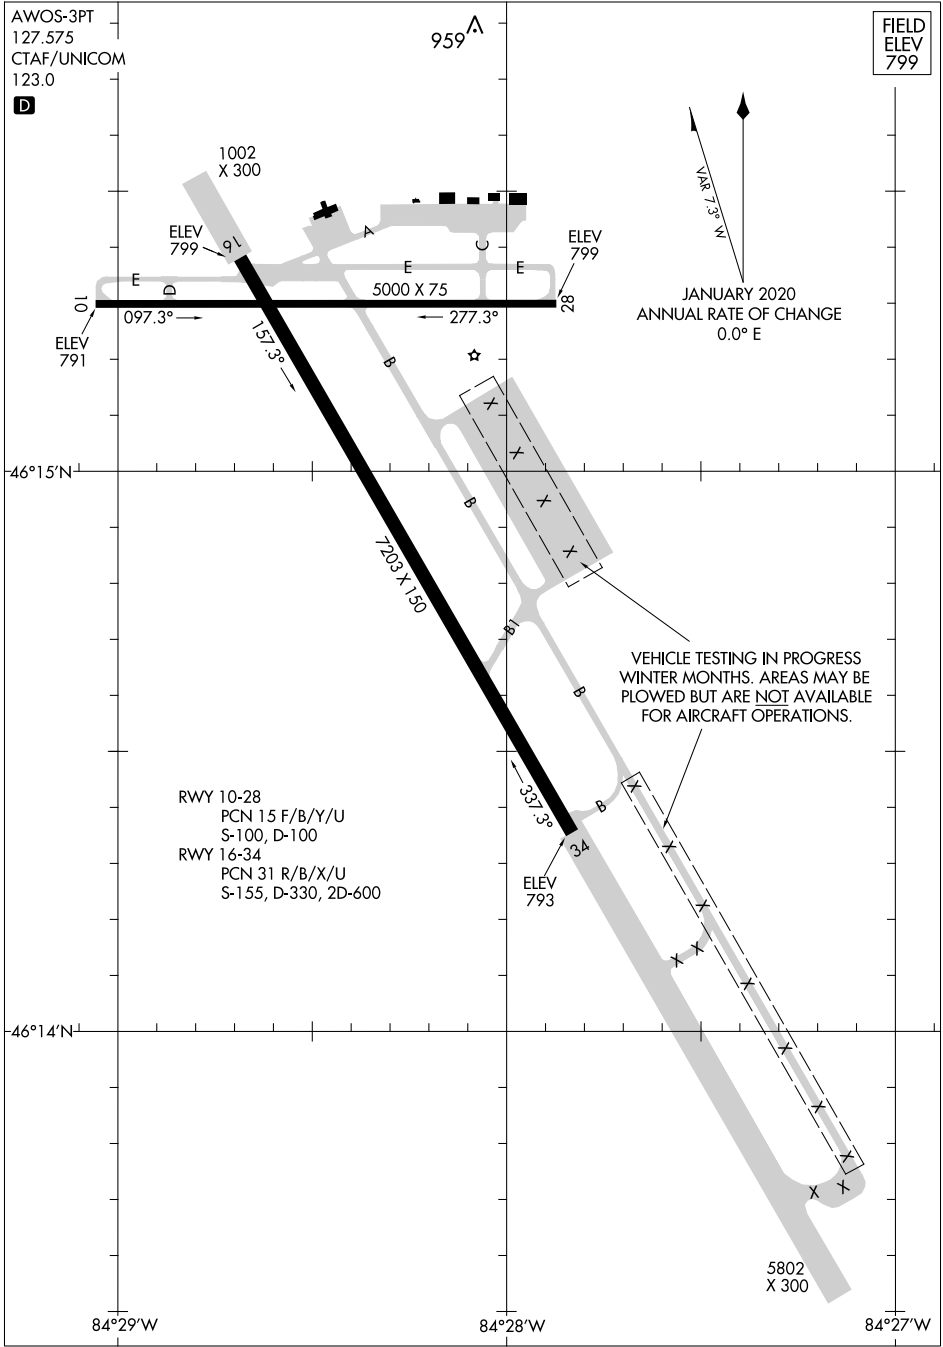

21112

AIRPORT DIAGRAM

CHIPPEWA COUNTY INTL (CIU)

SAULT STE MARIE, MICHIGAN

AL-810 (FAA)

AWOS-3PT
127.575
CTAF/UNICOM
123.0

FIELD
ELEV
799

RWY 10-28
PCN 15 F/B/Y/U
S-100, D-100

RWY 16-34
PCN 31 R/B/X/U
S-155, D-330, 2D-600

VEHICLE TESTING IN PROGRESS
WINTER MONTHS. AREAS MAY BE
PLOWED BUT ARE NOT AVAILABLE
FOR AIRCRAFT OPERATIONS.

EC-1, 15 JUL 2021 to 12 AUG 2021

EC-1, 15 JUL 2021 to 12 AUG 2021

AIRPORT DIAGRAM

21112

SAULT STE MARIE, MICHIGAN

CHIPPEWA COUNTY INTL (CIU)