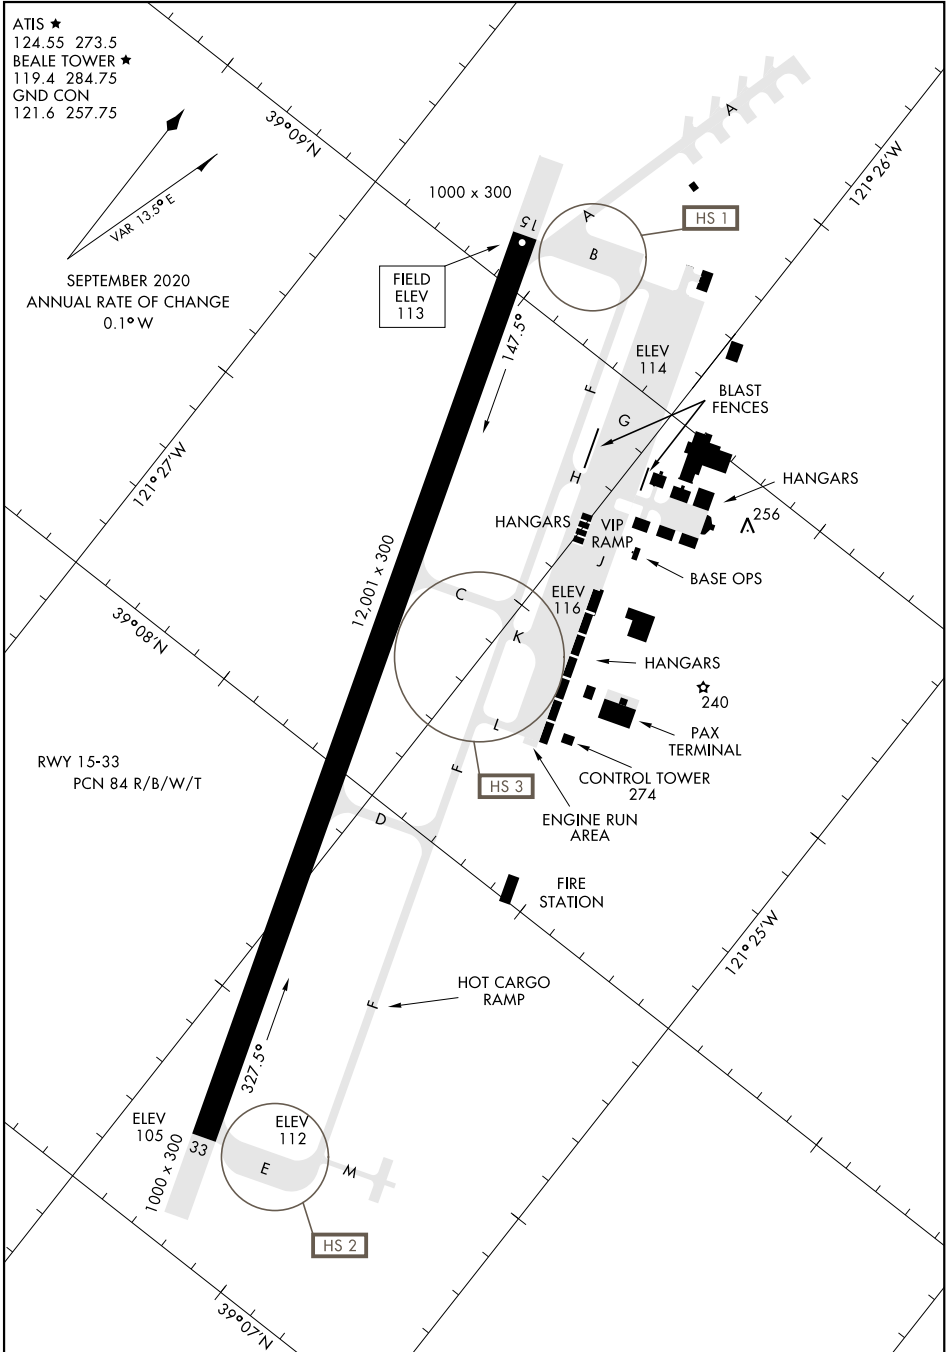

AIRPORT DIAGRAM

AFD-771 [USAF]

BEALE AFB (KBAB)
MARYSVILLE, CALIFORNIA

ATIS ★
124.55 273.5
BEALE TOWER ★
119.4 284.75
GND CON
121.6 257.75

SEPTEMBER 2020
ANNUAL RATE OF CHANGE
0.1° W

SW-2, 15 JUL 2021 to 12 AUG 2021

SW-2, 15 JUL 2021 to 12 AUG 2021

AIRPORT DIAGRAM

MARYSVILLE, CALIFORNIA
BEALE AFB (KBAB)