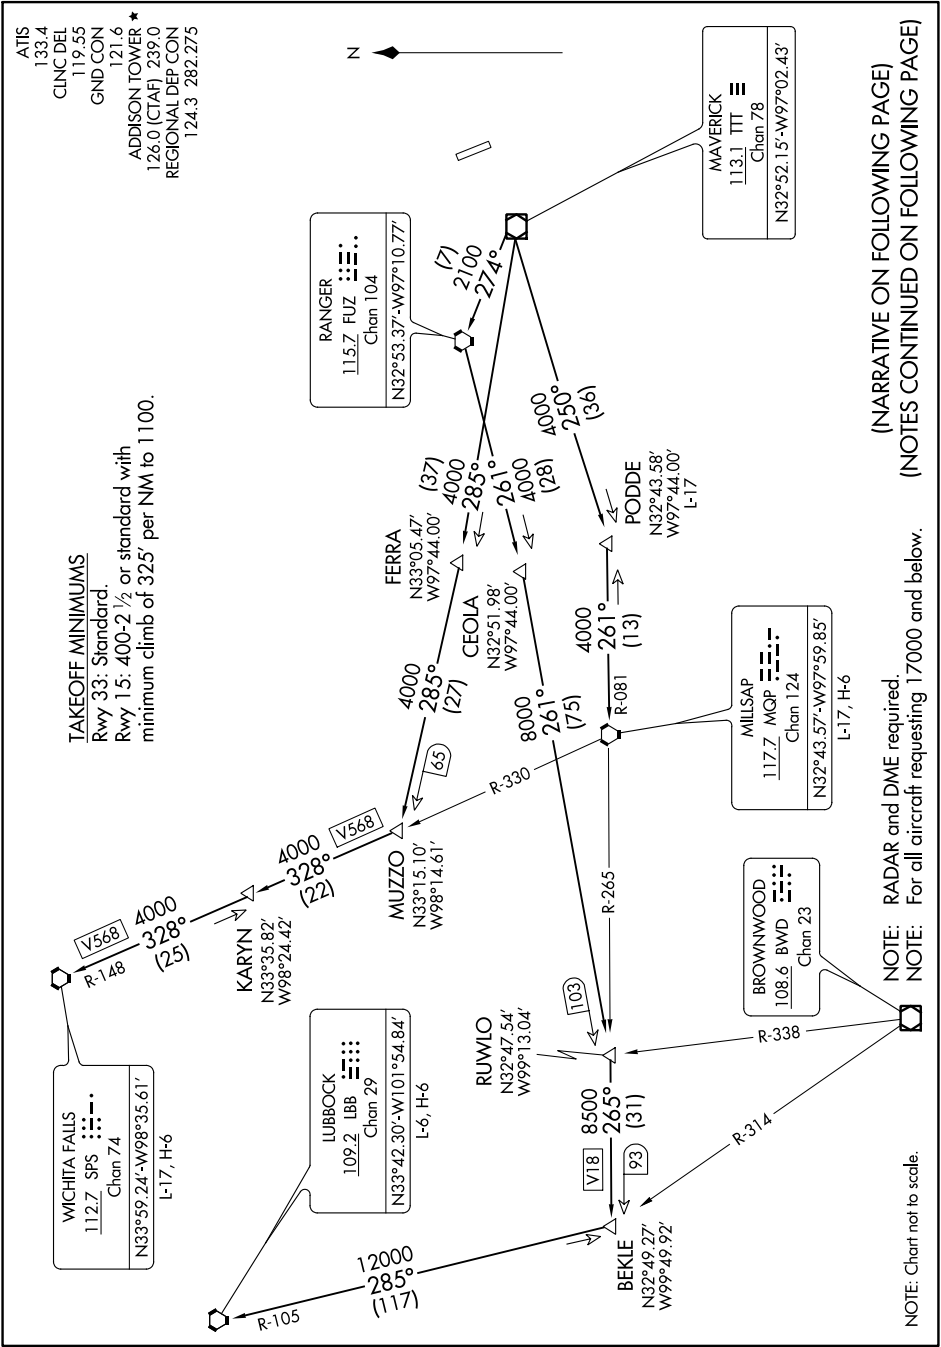

KINGDOM NINE DEPARTURE

SC-2, 15 JUL 2021 to 12 AUG 2021

KINGDOM NINE DEPARTURE

SC-2, 15 JUL 2021 to 12 AUG 2021