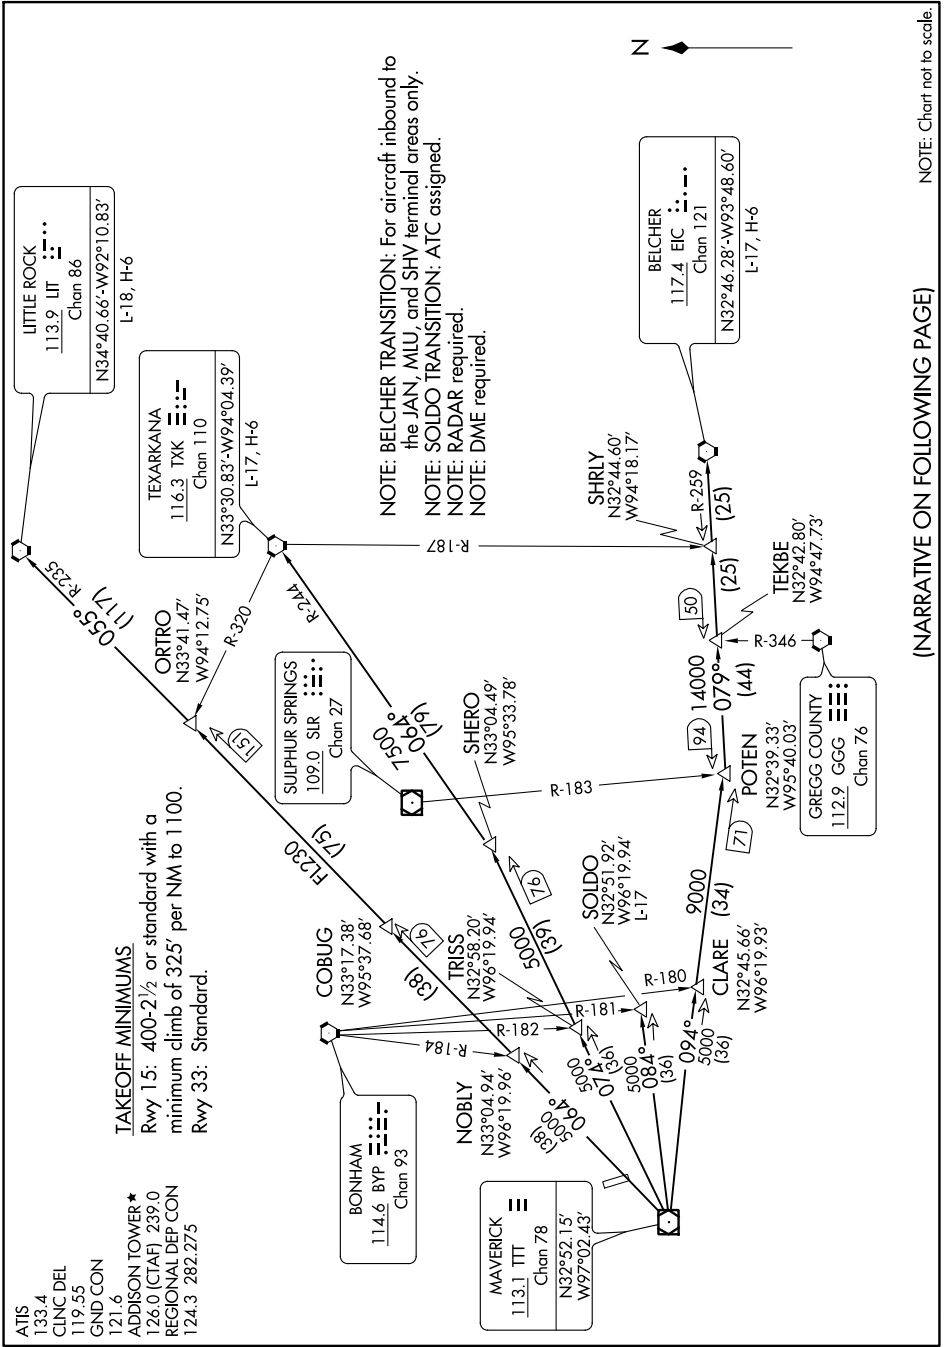

DALLAS EIGHT DEPARTURE

SC-2, 15 JUL 2021 to 12 AUG 2021

NOTE: Chart not to scale.

(NARRATIVE ON FOLLOWING PAGE)

SC-2, 15 JUL 2021 to 12 AUG 2021

DALLAS EIGHT DEPARTURE