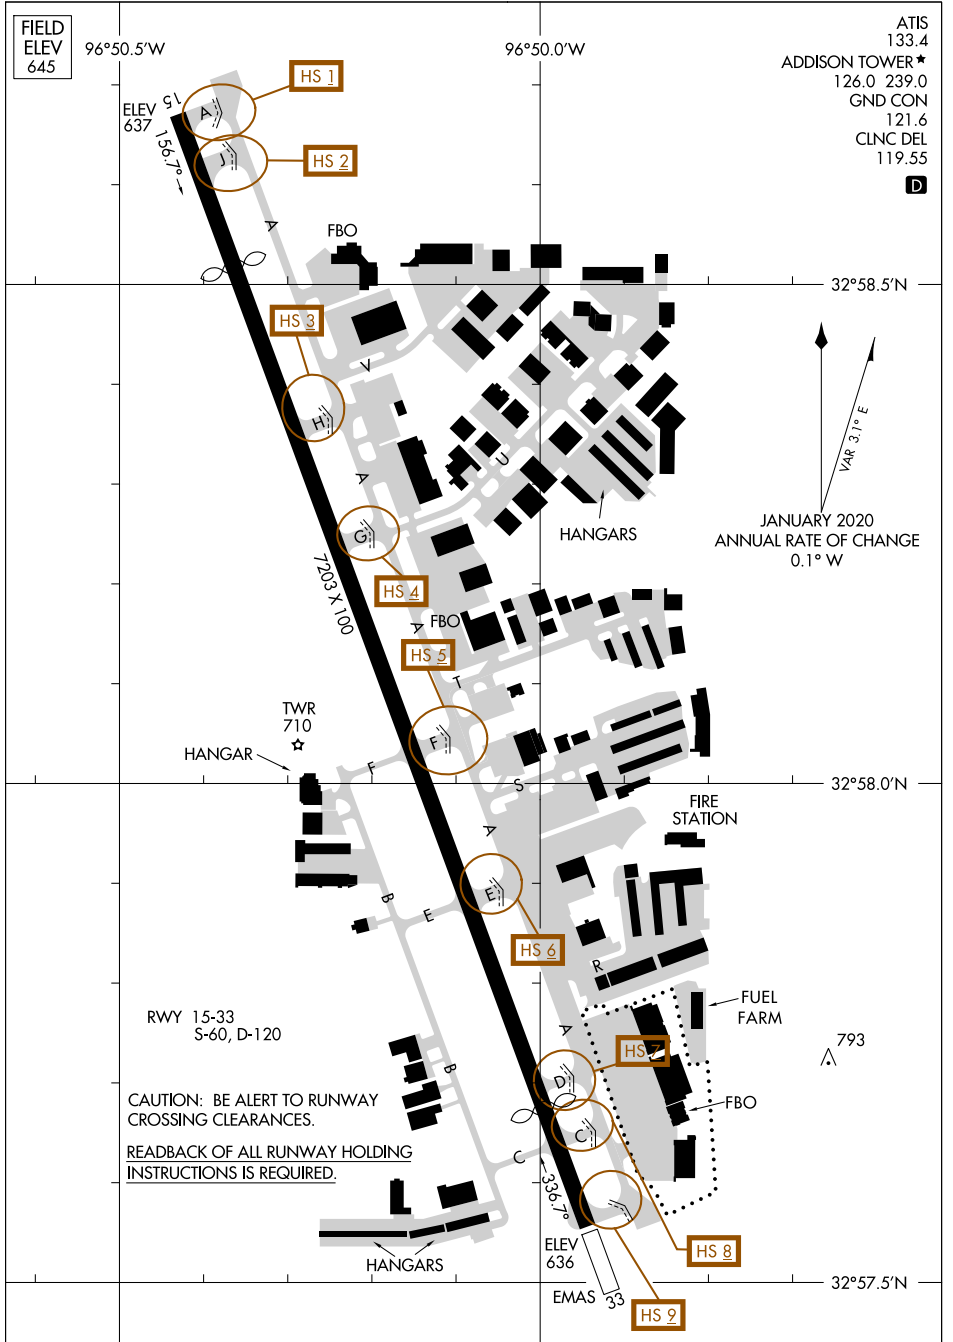

21112
AIRPORT DIAGRAM

AL-768 (FAA)

ADDISON (ADS)
 DALLAS, TEXAS

AIRPORT DIAGRAM
 21112

DALLAS, TEXAS
ADDISON (ADS)