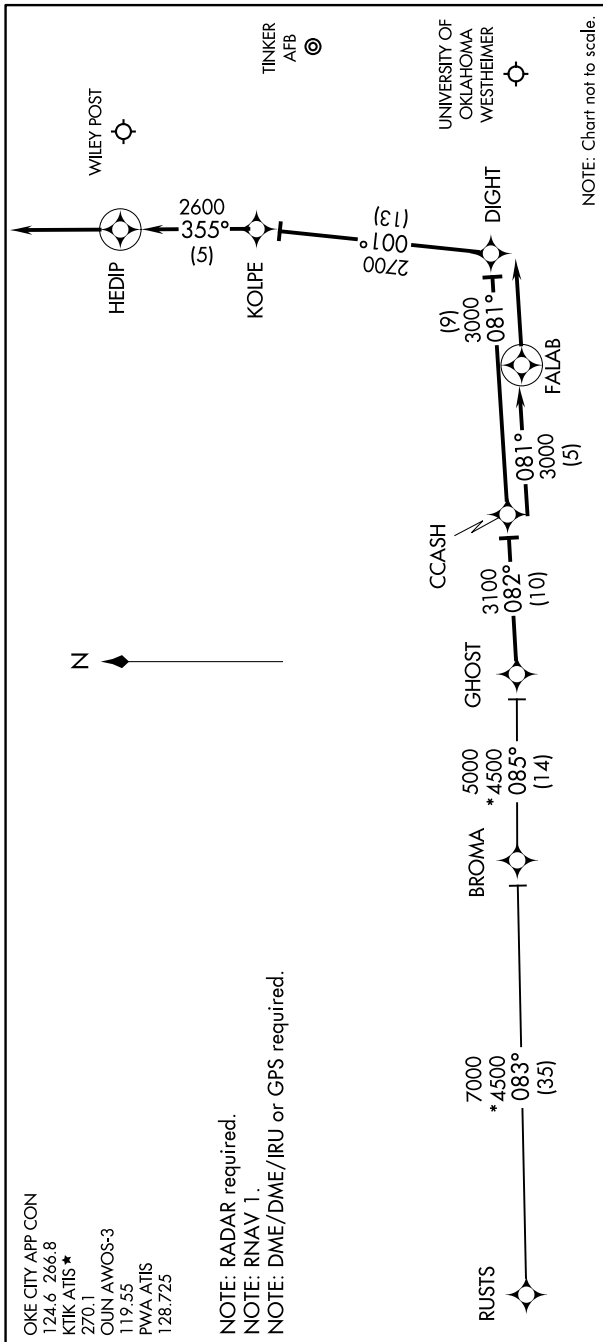

CCASH ONE ARRIVAL (RNAV)

OKLAHOMA CITY, OKLAHOMA

SC-1, 15 JUL 2021 to 12 AUG 2021

ARRIVAL ROUTE DESCRIPTION

BROMA TRANSITION (BROMA.CCASH1):
RUSTS TRANSITION (RUSTS.CCASH1):

From GHOST on track 082° to CCASH.

LANDING OUN/KTIK: From CCASH on track 081° to FALAB, then on track 081°. Expect radar vectors to final approach course.

LANDING PWA RW17L: From CCASH on track 081° to DIGHT, then on track 001° to KOLPE, then on track 355° to HEDIP, then on track 355°. Expect radar vectors to final approach course.

LANDING PWA RW35R: From CCASH on track 081° to FALAB, then on track 081°. Expect radar vectors to final approach course.

CCASH ONE ARRIVAL (RNAV)

OKLAHOMA CITY, OKLAHOMA

SC-1, 15 JUL 2021 to 12 AUG 2021