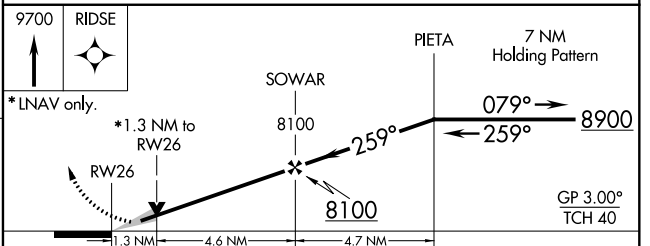

CATEGORY	A	B	C	D
LPV DA	6443-7/8	250 (300-7/8)		NA
LNAV/VNAV DA	6443-7/8	250 (300-7/8)		NA
LNAV MDA	6640-1	447 (500-1)	6640-1 3/8 447 (500-1 3/8)	NA
C CIRCLING	6660-1 456 (500-1)	6680-1 476 (500-1)	6780-1 1/2 576 (600-1 1/2)	NA

SW-1, 15 JUL 2021 to 12 AUG 2021

SW-1, 15 JUL 2021 to 12 AUG 2021