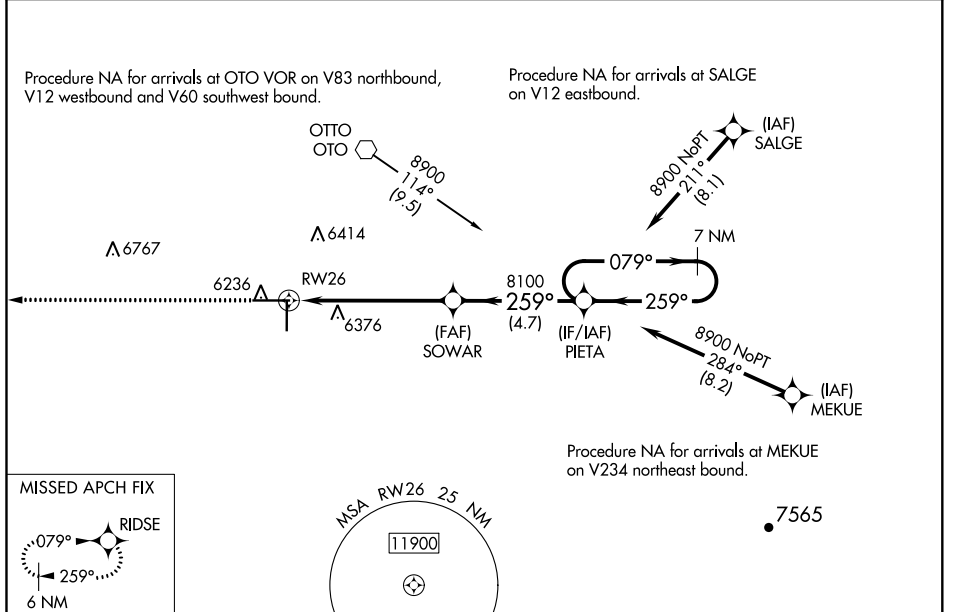

WAAS CH 40039 W26A	APP CRS 259°	Rwy Idg TDZE Apt Elev	7702 6193 6204
--	------------------------	-----------------------------	---

RNAV (GPS) RWY 26

MORIARTY MUNI (ØEØ)

RNP APCH.

▼ For uncompensated Baro-VNAV systems, LNAV/VNAV NA below -27°C or above 54°C. Circling Rwy 18 and 36 NA at night.

MISSED APPROACH: Climb to 9700 direct RIDSE and hold, continue climb-in-hold to 9700.

AWOS-3 118.05	ALBUQUERQUE CENTER 133.65 284.6	CTAF 122.9 Ø
-------------------------	---	-------------------------------

ELEV 6204	TDZE 6193
-----------	-----------

CATEGORY	A	B	C	D
LPV DA	6443-7/8	250 (300-7/8)		NA
LNAV/VNAV DA	6443-7/8	250 (300-7/8)		NA
LNAV MDA	6640-1	447 (500-1)	6640-1 3/8 447 (500-1 3/8)	NA
C CIRCLING	6660-1 456 (500-1)	6680-1 476 (500-1)	6780-1 1/2 576 (600-1 1/2)	NA

SW-1, 15 JUL 2021 to 12 AUG 2021

SW-1, 15 JUL 2021 to 12 AUG 2021