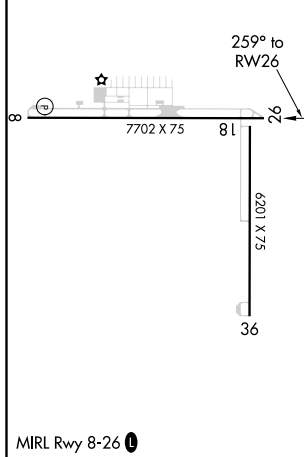

MISSED APPROACH: Climb to 9700 direct RIDSE and hold, continue climb-in-hold to 9700.

AWOS-3 118.05	ALBUQUERQUE CENTER 133.65 284.6	CTAF 122.9 Ø
-------------------------	---	-------------------------------

ELEV 6204	TDZE 6193
-----------	-----------

CATEGORY	A	B	C	D
LPV DA	6443-7/8	250 (300-7/8)		NA
LNAV/VNAV DA	6443-7/8	250 (300-7/8)		NA
LNAV MDA	6640-1	447 (500-1)	6640-1 3/8 447 (500-1 3/8)	NA
C CIRCLING	6660-1 456 (500-1)	6680-1 476 (500-1)	6780-1 1/2 576 (600-1 1/2)	NA