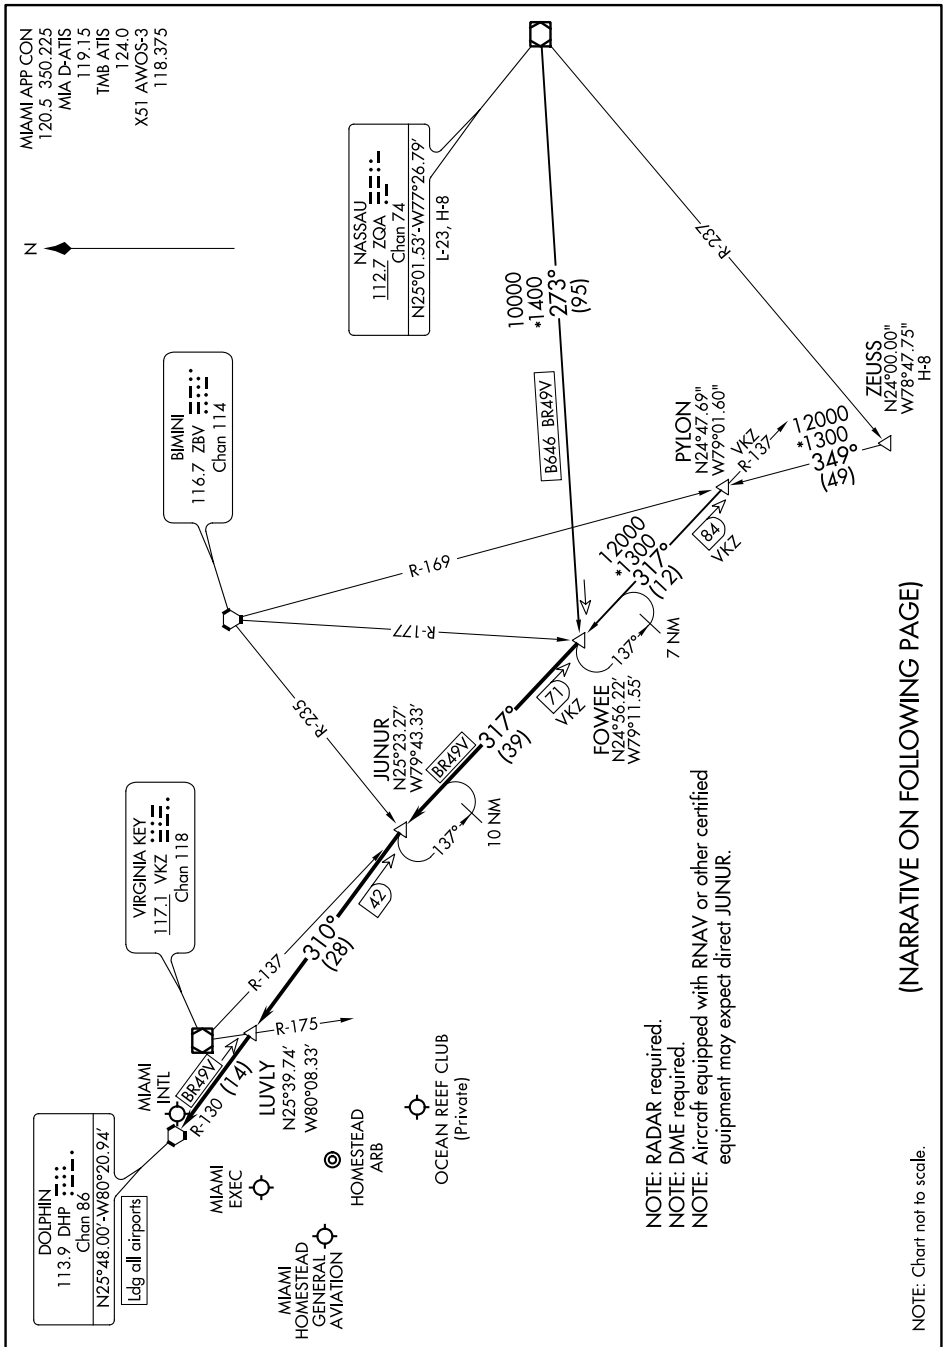

FOWEE ONE ARRIVAL

MIAMI, FLORIDA

SE-3, 15 JUL 2021 to 12 AUG 2021

(NARRATIVE ON FOLLOWING PAGE)

NOTE: Chart not to scale.

SE-3, 15 JUL 2021 to 12 AUG 2021

FOWEE ONE ARRIVAL

MIAMI, FLORIDA