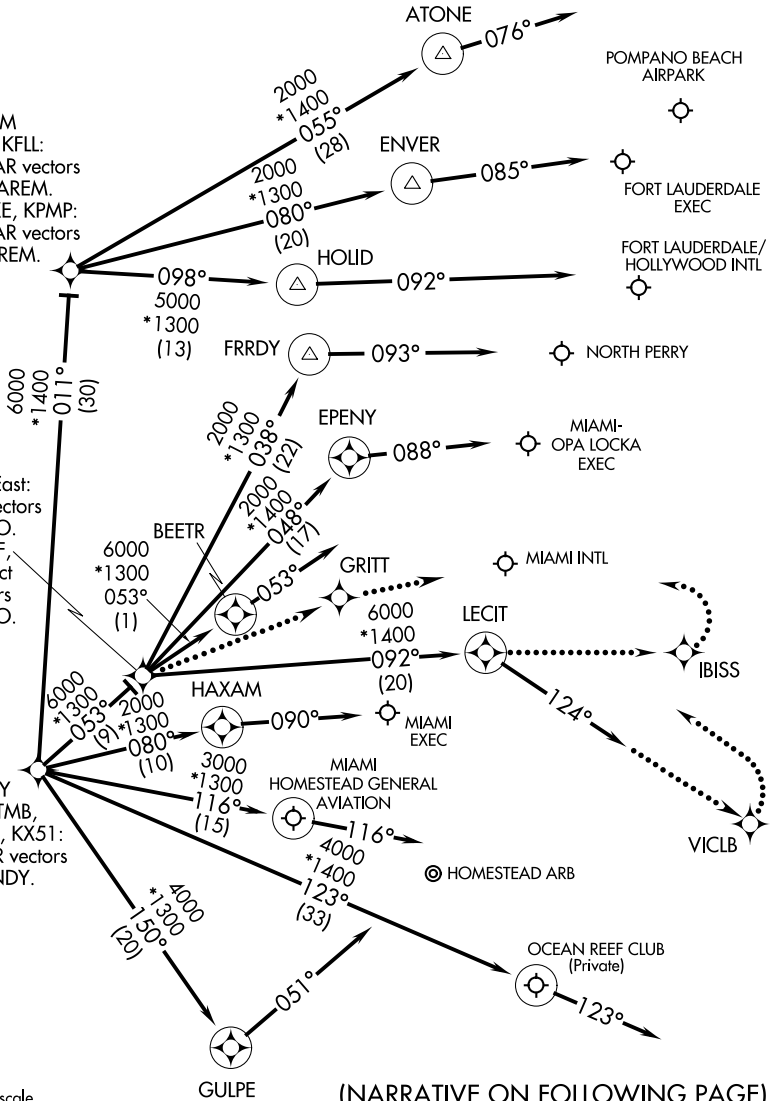

CURSO FIVE ARRIVAL (RNAV) Arrival Routes

MIAMI APP CON
 125.75 322.3
 FLL D-ATIS
 135.0
 FXE ATIS
 119.85
 HWO ATIS
 135.475
 KHST ATIS*
 132.275 269.9
 MIA D-ATIS
 119.15
 OPF ATIS
 125.9
 PMP ATIS
 120.55
 TMB ATIS
 124.0

NOTE: RADAR required.
 NOTE: RNAV 1.
 NOTE: DME/DME/IRU or GPS required.

JAREM
 Landing KFL:
 Expect RADAR vectors
 prior to JAREM.
 Landing KFEX, KPMP:
 Expect RADAR vectors
 after JAREM.

JODPO
 KMIA Landing East:
 Expect RADAR vectors
 prior to JODPO.
 Landing KOPF,
 KHWO: Expect
 RADAR vectors
 prior to JODPO.

MNNDY
 Landing KTMB,
 KHST, K07FA, KX51:
 Expect RADAR vectors
 after MNNDY.

NOTE: Chart not to scale.

(NARRATIVE ON FOLLOWING PAGE)

SE-3, 15 JUL 2021 to 12 AUG 2021

SE-3, 15 JUL 2021 to 12 AUG 2021