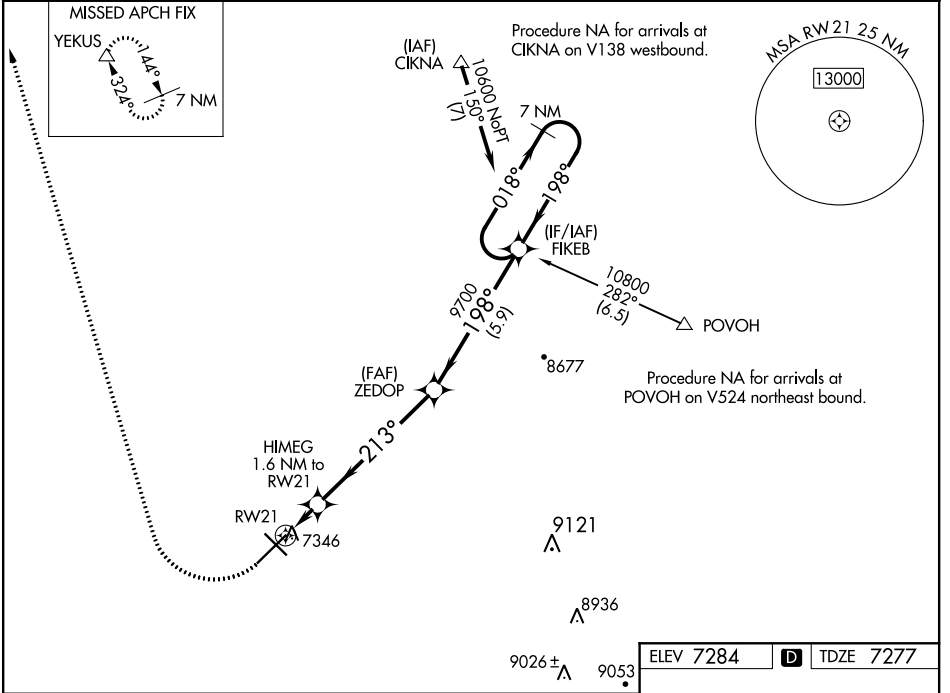

WAAS CH <b>72825</b> <b>W21A</b>	APP CRS <b>213°</b>	Rwy Idg TDZE Apt Elev	<b>8502</b> <b>7277</b> <b>7284</b>
--	------------------------	-----------------------------	---

# RNAV (GPS) RWY 21

LARAMIE RGNL (L.A.R.)

<p>-35°C</p>	<p>Circling to Rwy 30 NA at night. Baro-VNAV NA. DME/DME RNP-0.3 NA.</p>	<p>MISSED APPROACH: Climbing right turn to 9400 direct YEKUS and hold.</p>
--------------	--	--

ASOS <b>135.475</b>	DENVER CENTER <b>125.9 284.7</b>	UNICOM <b>123.05</b> (CTAF)
------------------------	-------------------------------------	--------------------------------

ELEV 7284		TDZE 7277
-----------	--	-----------

REIL Rwy 3, 12 and 21

MIRL Rwy 3-21 and 12-30

NW-1, 15 JUL 2021 to 12 AUG 2021

NW-1, 15 JUL 2021 to 12 AUG 2021