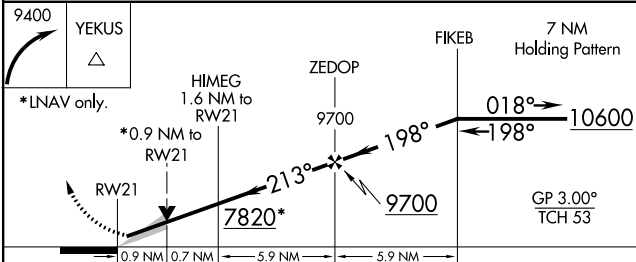

WAAS CH 72825 W21A	APP CRS 213°	Rwy Idg TDZE Apt Elev	8502 7277 7284

RNAV (GPS) RWY 21

LARAMIE RGNL (L.A.R.)

-35°C	Circling to Rwy 30 NA at night. Baro-VNAV NA. DME/DME RNP-0.3 NA.	MISSED APPROACH: Climbing right turn to 9400 direct YEKUS and hold.

ASOS 135.475	DENVER CENTER 125.9 284.7	UNICOM 123.05 (CTAF)

ELEV 7284		TDZE 7277