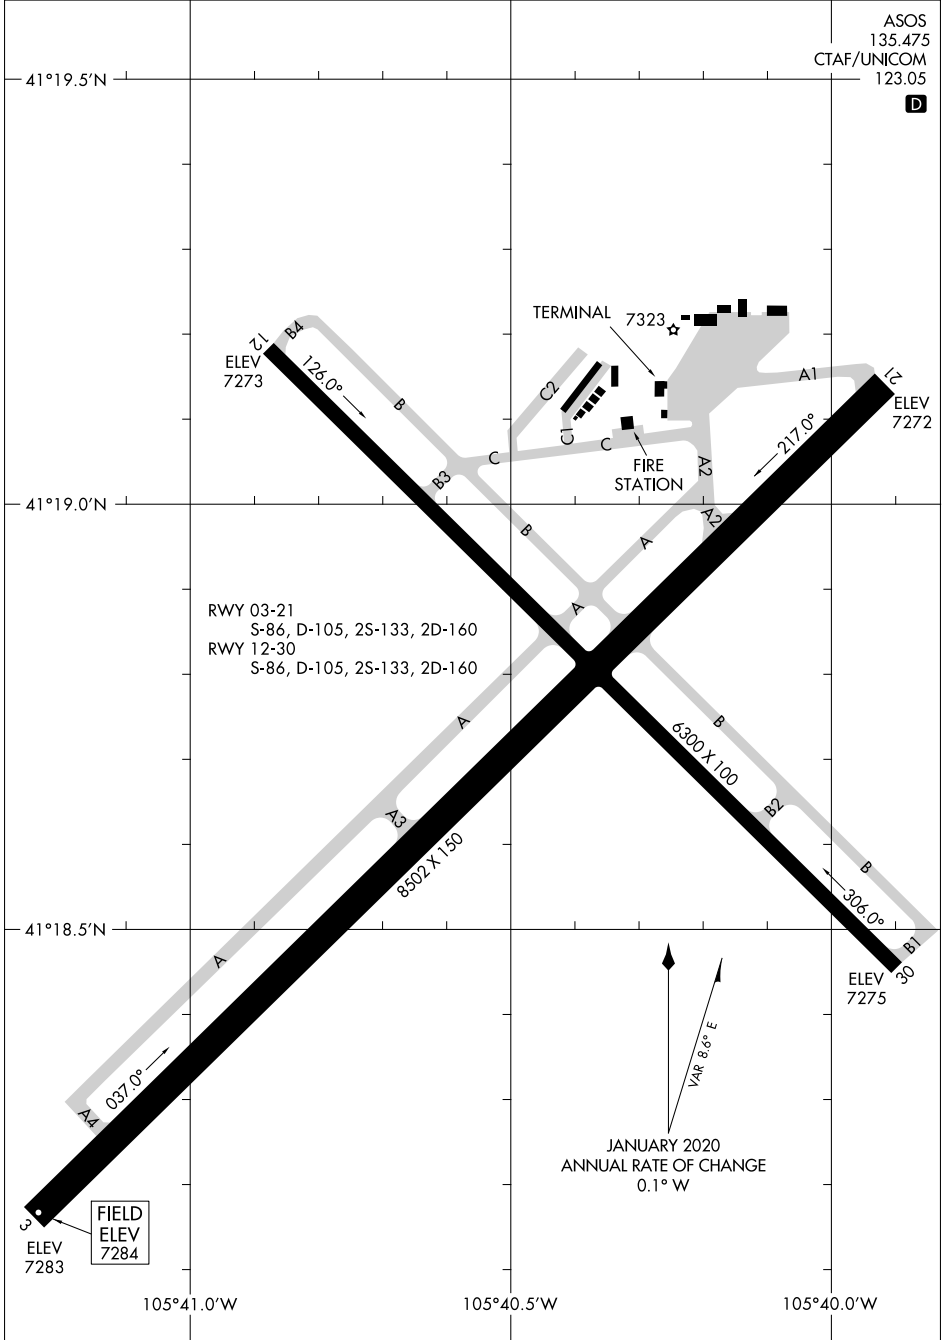

20086

# AIRPORT DIAGRAM

AL-225 (FAA)

LARAMIE RGNL (LAR)  
LARAMIE, WYOMING

ASOS  
135.475  
CTAF/UNICOM  
123.05

**D**

NW-1, 15 JUL 2021 to 12 AUG 2021

NW-1, 15 JUL 2021 to 12 AUG 2021

# AIRPORT DIAGRAM

20086

LARAMIE, WYOMING  
LARAMIE RGNL (LAR)