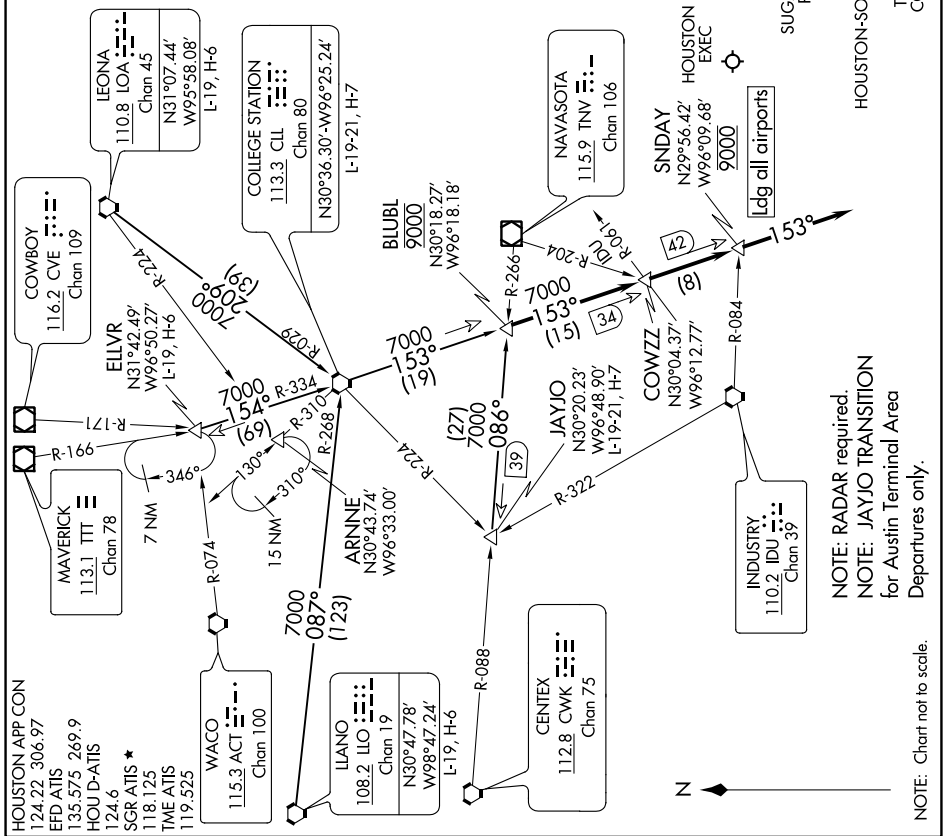

BLUBELL FOUR ARRIVAL

HOUSTON, TEXAS

ARRIVAL ROUTE DESCRIPTION

COLLEGE STATION TRANSITION (CLL.BLUBL4):

From over CLL VORTAC on CLL R-153 to BLUBL. Thence

ELIVR TRANSITION (ELVVR.BLUBL4):

From over ELIVR on CLL R-334 to CLL VORTAC, then on CLL R-153 to BLUBL. Thence

JAYJO TRANSITION (JAYJO.BLUBL4):

From over JAYJO on TNV R-266 to BLUBL. Thence

LEONA TRANSITION (LOA.BLUBL4):

From over LOA VORTAC on LOA R-209 and CLL R-029 to CLL VORTAC, then on CLL R-153 to BLUBL. Thence

ILANO TRANSITION (ILO.BLUBL4):

From over ILO VORTAC on ILO R-087 and CLL R-268 to CLL VORTAC, then on CLL R-153 to BLUBL. Thence

. . . . From over BLUBL on CLL R-153 to cross SUNDAY at 9000, from SUNDAY fly heading 153°. Expect vectors to final approach course at or prior to SUNDAY.

SC-5, 15 JUL 2021 to 12 AUG 2021

SC-5, 15 JUL 2021 to 12 AUG 2021

BLUBELL FOUR ARRIVAL

HOUSTON, TEXAS