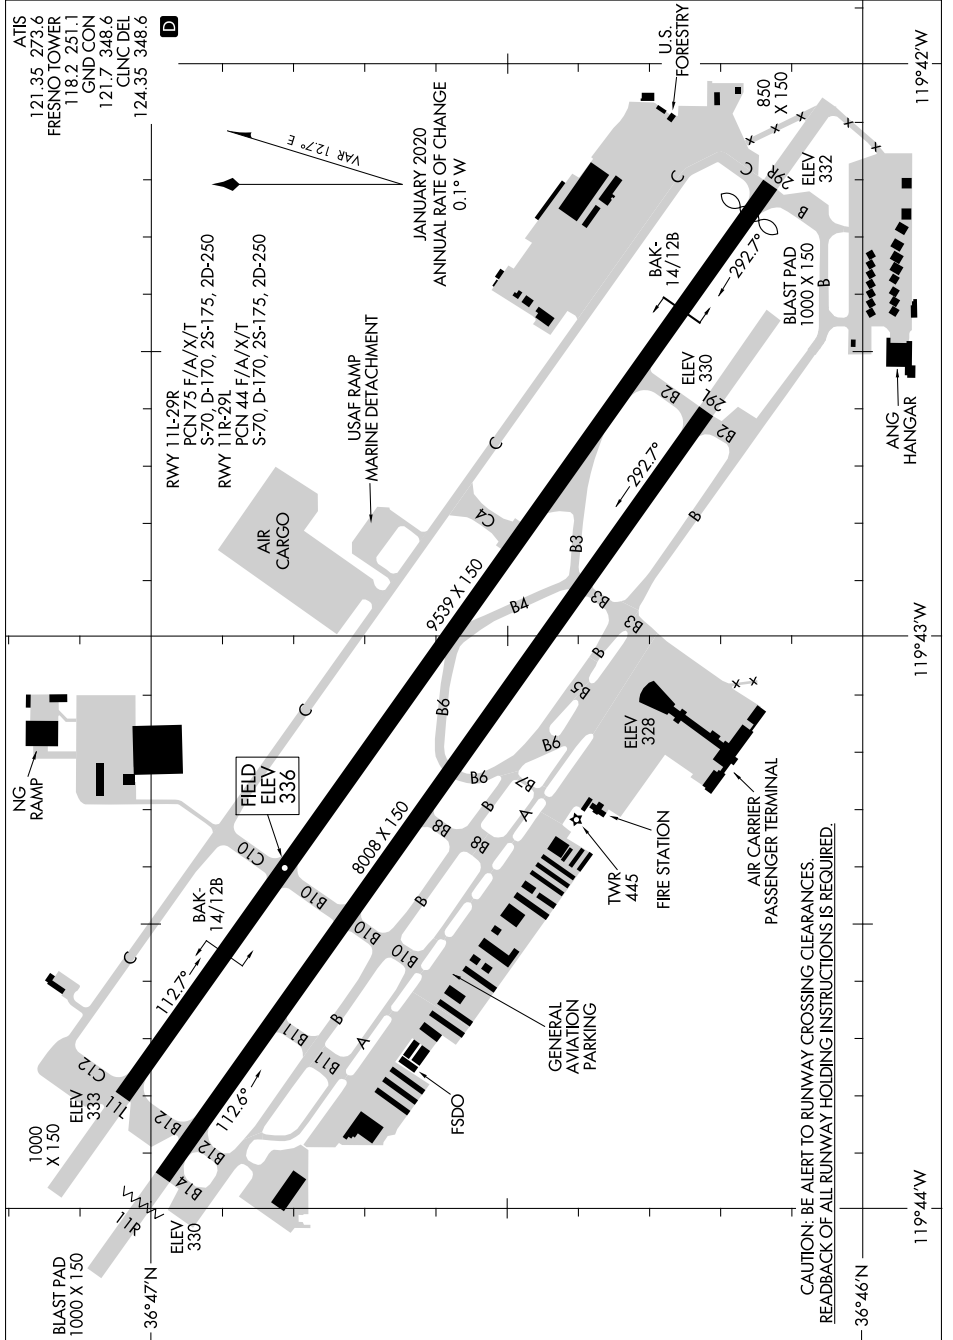

# AIRPORT DIAGRAM

AL-162 (FAA)

FRESNO YOSEMITE INTL (FAT)  
FRESNO, CALIFORNIA

SW-2, 15 JUL 2021 to 12 AUG 2021

SW-2, 15 JUL 2021 to 12 AUG 2021

# AIRPORT DIAGRAM

FRESNO, CALIFORNIA  
FRESNO YOSEMITE INTL (FAT)