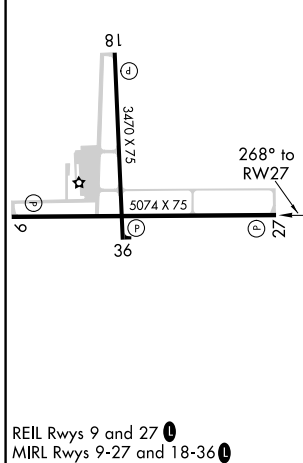

WAAS CH 97604 W27A	APP CRS 268°	Rwy Idg TDZE Apt Elev	5074 894 895
--	------------------------	-----------------------------	---

RNAV (GPS) RWY 27

MENOMONIE MUNI-Score Field (LUM)

RNP APCH.		<p>⚠ Circling Rwy 18, 36 NA at night. For uncompensated Baro-VNAV systems, LNAV/VNAV NA below -16°C or above 54°C.</p>		<p>MISSED APPROACH: Climb to 2800 direct HATEL and hold.</p>	
AWOS-3 118.025		MINNEAPOLIS CENTER 125.3 335.6		UNICOM 122.7 (CTAF) 0	

2800 HATEL	*LNAV only			GP 3.00° TCH 45
PENNY 2 NM to RWY 27	*1.5 NM to RWY 27	*1560	EQNAC 2800	TUSKR 3600
1.5 NM		0.5	3.9 NM	3.5 NM
CATEGORY	A	B	C	D
LPV DA	1144-3/4		250 (300-3/4)	NA
LNAV/VNAV DA	1470-15/8		576 (600-15/8)	NA
LNAV MDA	1400-1	506 (600-1)	1400-13/8 506 (600-13/8)	NA
C CIRCLING	1420-1 525 (600-1)	1800-11/4 905 (1000-11/4)	1820-23/4 925 (1000-23/4)	NA