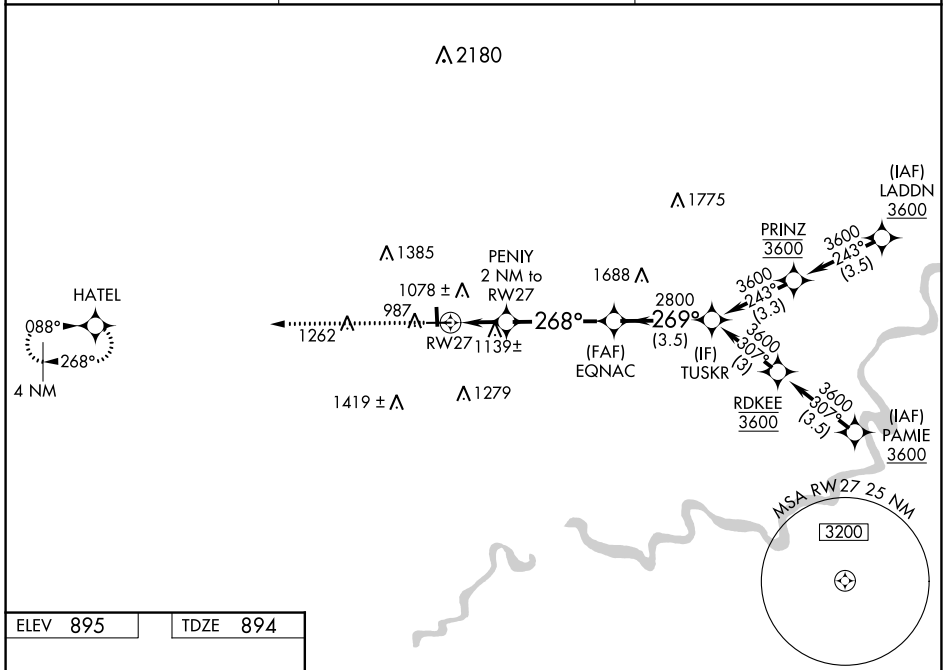

WAAS CH 97604 W27A	APP CRS 268°	Rwy Idg TDZE Apt Elev	5074 894 895
--	------------------------	-----------------------------	---

RNAV (GPS) RWY 27

MENOMONIE MUNI-Score Field (LUM)

RNP APCH.		<p>⚠ Circling Rwy 18, 36 NA at night. For uncompensated Baro-VNAV systems, LNAV/VNAV NA below -16°C or above 54°C.</p>		<p>MISSED APPROACH: Climb to 2800 direct HATEL and hold.</p>	
AWOS-3 118.025		MINNEAPOLIS CENTER 125.3 335.6		UNICOM 122.7 (CTAF) 0	

2800 HATEL	*LNAV only			GP 3.00° TCH 45
PENNY 2 NM to RWY 27	*1.5 NM to RWY 27	*1560	EQNAC 2800	TUSKR 3600
1.5 NM		0.5	3.9 NM	3.5 NM
CATEGORY	A	B	C	D
LPV DA	1144-3/4		250 (300-3/4)	NA
LNAV/VNAV DA	1470-15/8		576 (600-15/8)	NA
LNAV MDA	1400-1	506 (600-1)	1400-13/8 506 (600-13/8)	NA
C CIRCLING	1420-1 525 (600-1)	1800-11/4 905 (1000-11/4)	1820-23/4 925 (1000-23/4)	NA

EC-3, 17 JUN 2021 to 15 JUL 2021

EC-3, 17 JUN 2021 to 15 JUL 2021