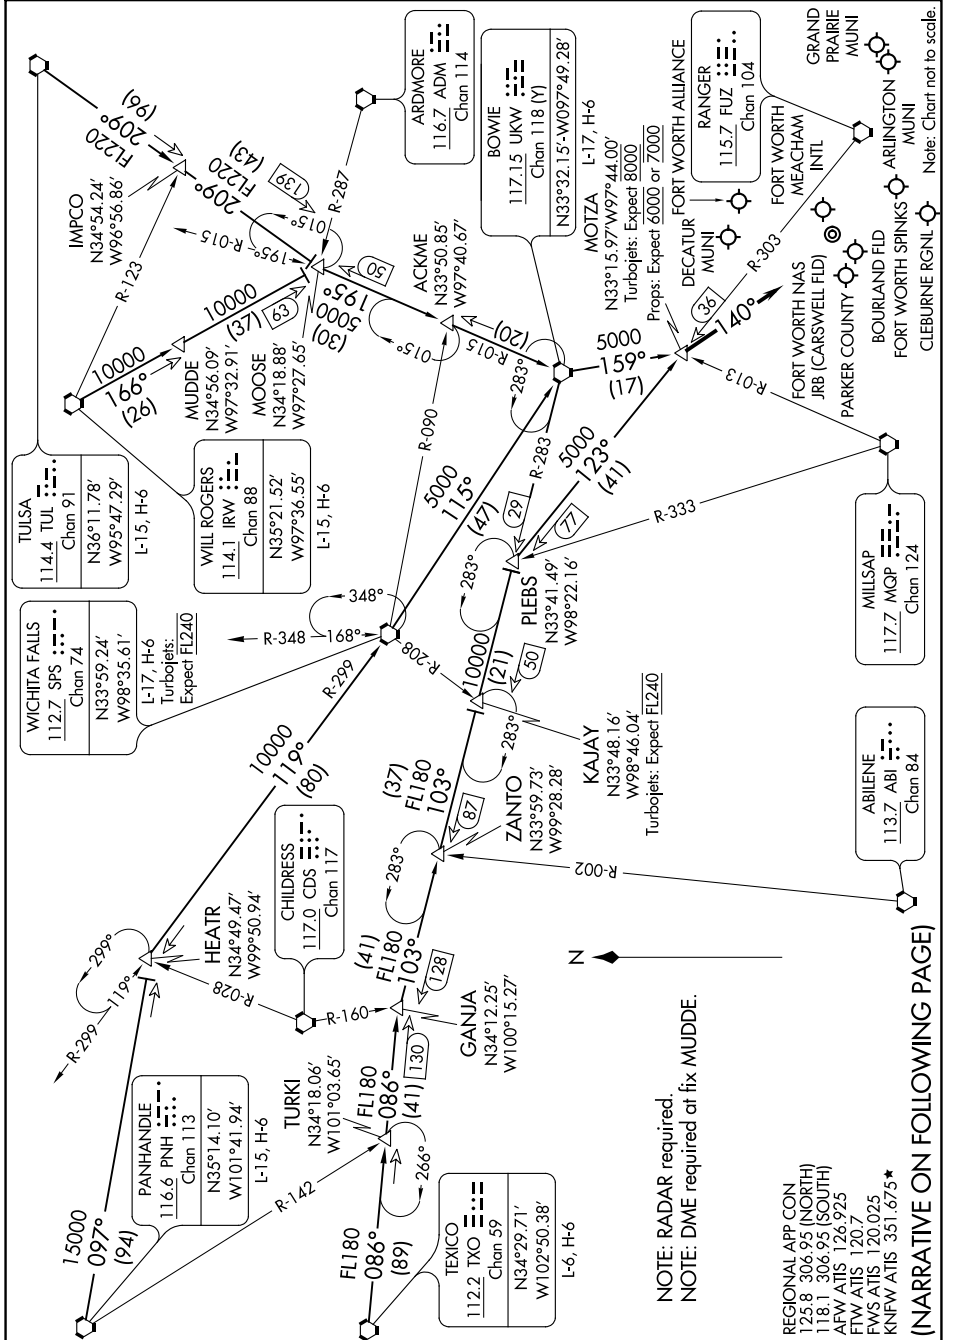

# MOTZA ONE ARRIVAL

FORT WORTH, TEXAS

SC-2, 17 JUN 2021 to 15 JUL 2021

SC-2, 17 JUN 2021 to 15 JUL 2021

# MOTZA ONE ARRIVAL

(MOTZA.MOTZA1) 17JUN21

FORT WORTH, TEXAS

(NARRATIVE ON FOLLOWING PAGE)