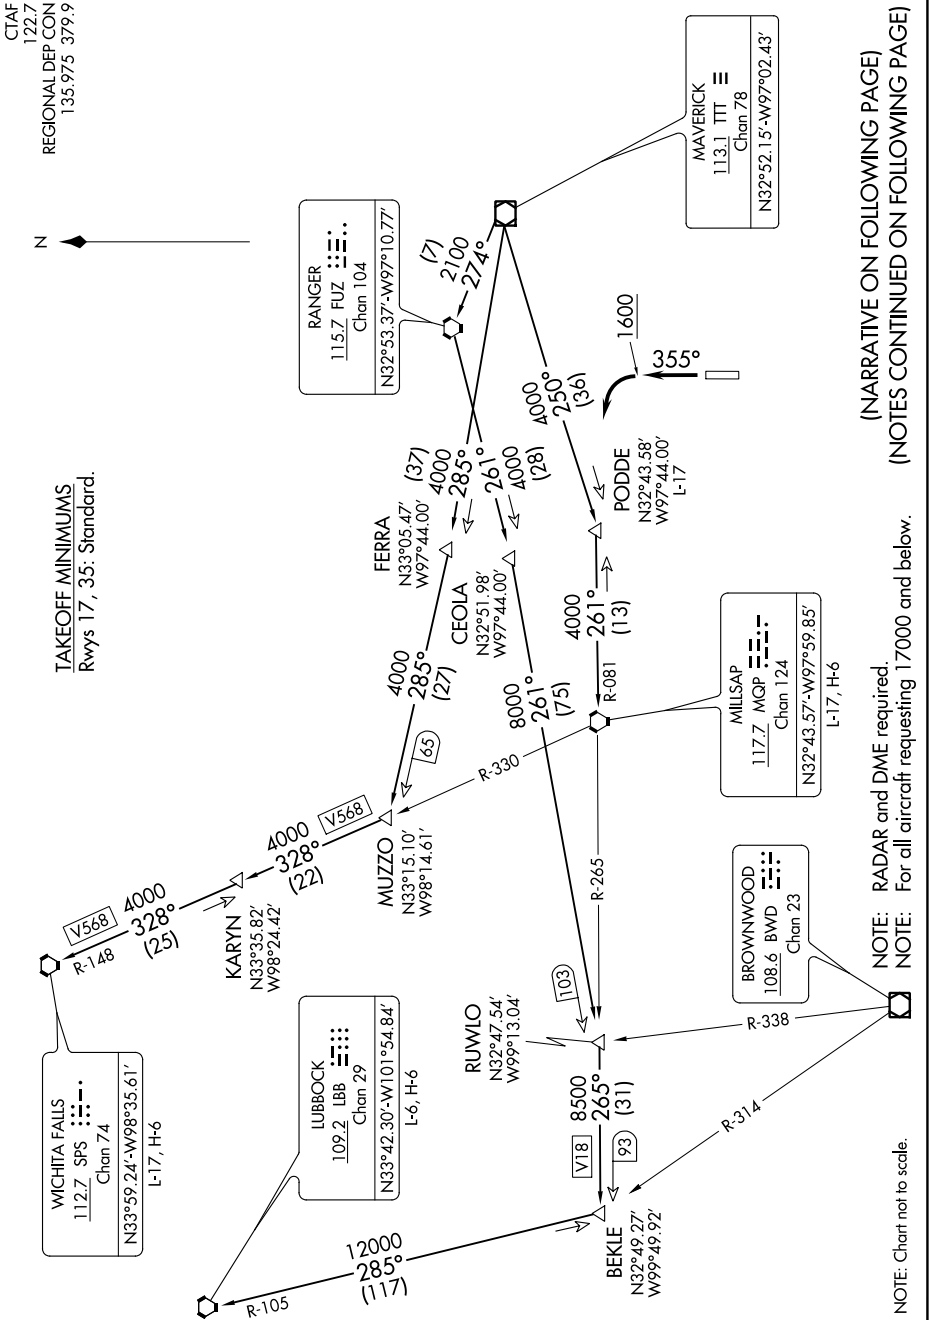

KINGDOM NINE DEPARTURE

SC-2, 17 JUN 2021 to 15 JUL 2021

KINGDOM NINE DEPARTURE

SC-2, 17 JUN 2021 to 15 JUL 2021