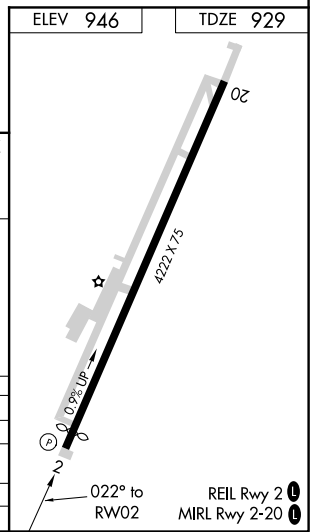

WAAS CH 61019 W02A	APP CRS 022°	Rwy Idg TDZE Apt Elev	3999 929 946
--	------------------------	-----------------------------	---

RNAV (GPS) RWY 2

FARMINGTON RGNL (FAM)

⚠ For uncompensated Baro-VNAV systems, LNAV/VNAV NA below -16°C (4°F) or above 54°C (130°F). DME/DME RNP-0.3 NA. VDP and Baro-VNAV NA when using Sparta altimeter setting. When local altimeter setting not received, use Sparta altimeter setting and increase all DA 154 feet and all MDA 160 feet; increase LPV and LNAV/VNAV all Cats visibility 1/2 mile. Circling to Rwy 20 NA at night.

MISSED APPROACH: Climb to 3100 direct ZODUX and hold.

AWOS-3PT 119.275	KANSAS CITY CENTER 127.475 346.275	UNICOM 122.8 (CTAF) 0
----------------------------	--	---------------------------------

CATEGORY	A	B	C	D
LPV DA	1179-1	250 (300-1)		NA
LNAV/VNAV DA	1479-2	550 (600-2)		NA
LNAV MDA	1500-1	571 (600-1)		NA
CIRCLING	1500-1	554 (600-1)		NA