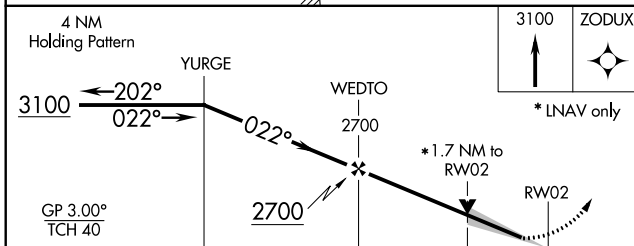

WAAS CH 61019 W02A	APP CRS 022°	Rwy Idg TDZE Apt Elev	3999 929 946
--	------------------------	-----------------------------	---

RNAV (GPS) RWY 2

FARMINGTON RGNL (FAM)

⚠ For uncompensated Baro-VNAV systems, LNAV/VNAV NA below -16°C (4°F) or above 54°C (130°F). DME/DME RNP-0.3 NA. VDP and Baro-VNAV NA when using Sparta altimeter setting. When local altimeter setting not received, use Sparta altimeter setting and increase all DA 154 feet and all MDA 160 feet; increase LPV and LNAV/VNAV all Cats visibility 1/2 mile. Circling to Rwy 20 NA at night.

MISSED APPROACH: Climb to 3100 direct ZODUX and hold.

AWOS-3PT 119.275	KANSAS CITY CENTER 127.475 346.275	UNICOM 122.8 (CTAF) 0
----------------------------	--	---------------------------------

CATEGORY	A	B	C	D
LPV DA	1179-1	250 (300-1)		NA
LNAV/VNAV DA	1479-2	550 (600-2)		NA
LNAV MDA	1500-1	571 (600-1)		NA
CIRCLING	1500-1	554 (600-1)		NA