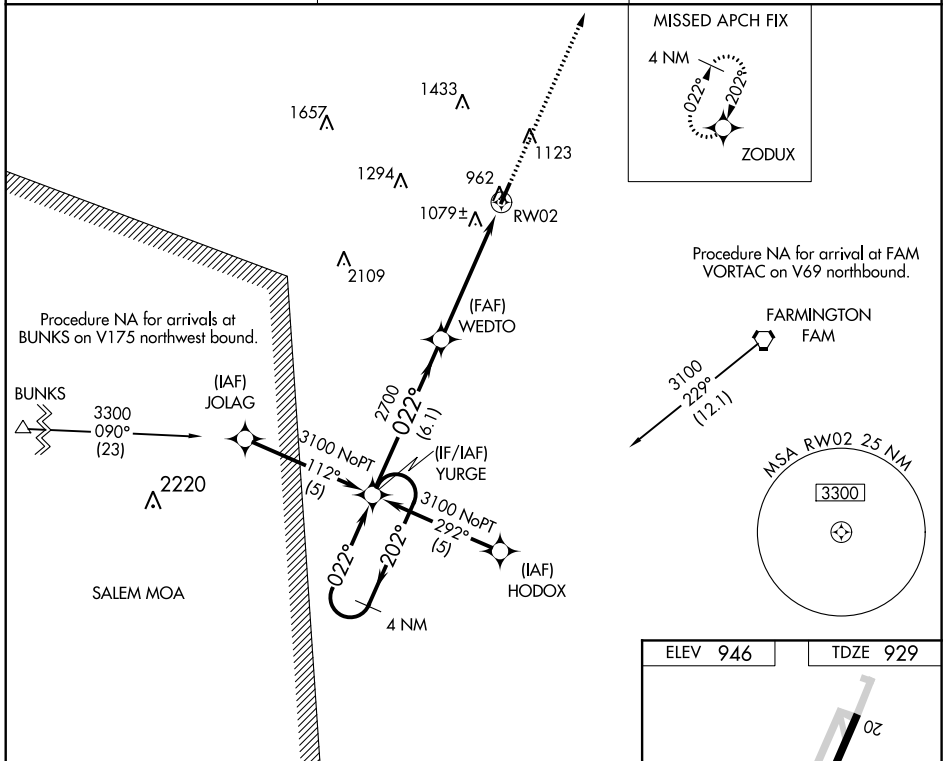

WAAS CH 61019 W02A	APP CRS 022°	Rwy Idg TDZE Apt Elev	3999 929 946
--	------------------------	-----------------------------	---

RNAV (GPS) RWY 2

FARMINGTON RGNL (FAM)

⚠ For uncompensated Baro-VNAV systems, LNAV/VNAV NA below -16°C (4°F) or above 54°C (130°F). DME/DME RNP-0.3 NA. VDP and Baro-VNAV NA when using Sparta altimeter setting. When local altimeter setting not received, use Sparta altimeter setting and increase all DA 154 feet and all MDA 160 feet; increase LPV and LNAV/VNAV all Cats visibility 1/2 mile. Circling to Rwy 20 NA at night.

MISSED APPROACH: Climb to 3100 direct ZODUX and hold.

AWOS-3PT 119.275	KANSAS CITY CENTER 127.475 346.275	UNICOM 122.8 (CTAF) 0
----------------------------	--	---------------------------------

CATEGORY	A	B	C	D
LPV DA	1179-1	250 (300-1)		NA
LNAV/VNAV DA	1479-2	550 (600-2)		NA
LNAV MDA	1500-1	571 (600-1)		NA
CIRCLING	1500-1	554 (600-1)		NA

NC-3, 17 JUN 2021 to 15 JUL 2021

NC-3, 17 JUN 2021 to 15 JUL 2021