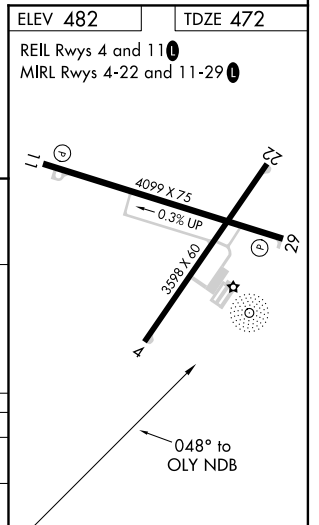

NDB OLY 272	APP CRS 048°	Rwy Idg TDZE Apt Elev	3598 472 482
-----------------------	------------------------	-----------------------------	---

NDB RWY 4

OLNEY-NOBLE (OLY)

⚠ Rwy 4 helicopter visibility reduction below 3/4 SM NA. When local altimeter setting not received, use Evansville Rgnl altimeter setting and increase all MDA 140 feet and increase S-4 Cat C and D and Circling Cat C visibility 3/8 mile and Circling Cat D visibility 1/2 mile.

MISSED APPROACH: Climbing right turn to 2400 in OLY NDB holding pattern.

AWOS-3 119.275	KANSAS CITY CENTER 124.3 269.15	UNICOM 123.0 (CTAF) 0
--------------------------	---	---------------------------------

CATEGORY	A	B	C	D
S-4	1040-1	568 (600-1)	1040-1 5/8	568 (600-1 1/8)
C CIRCLING	1040-1	558 (600-1)	1040-1 5/8 558 (600-1 1/8)	1180-2 1/4 698 (700-2 1/4)