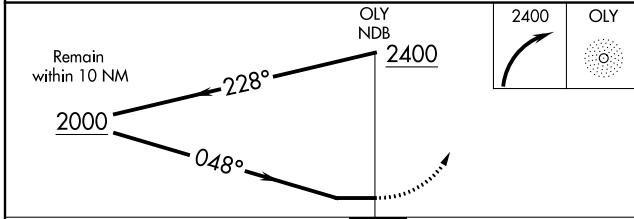

NDB OLY 272	APP CRS 048°	Rwy Idg TDZE Apt Elev	3598 472 482
-----------------------	------------------------	-----------------------------	---

NDB RWY 4

OLNEY-NOBLE (OLY)

⚠ Rwy 4 helicopter visibility reduction below 3/4 SM NA. When local altimeter setting not received, use Evansville Rgnl altimeter setting and increase all MDA 140 feet and increase S-4 Cat C and D and Circling Cat C visibility 3/8 mile and Circling Cat D visibility 1/2 mile.

MISSED APPROACH: Climbing right turn to 2400 in OLY NDB holding pattern.

AWOS-3 119.275	KANSAS CITY CENTER 124.3 269.15	UNICOM 123.0 (CTAF) 0
--------------------------	---	---------------------------------

CATEGORY	A	B	C	D
S-4	1040-1	568 (600-1)	1040-1 5/8	568 (600-1 1/8)
C CIRCLING	1040-1	558 (600-1)	1040-1 5/8 558 (600-1 1/8)	1180-2 1/4 698 (700-2 1/4)