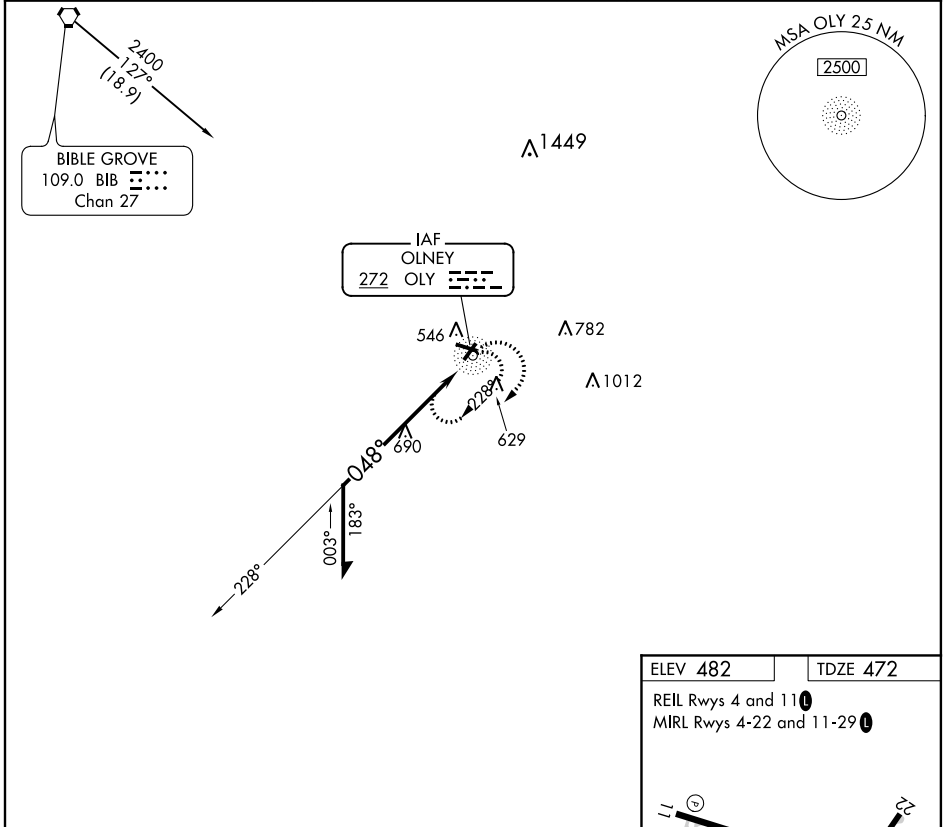

NDB OLY 272	APP CRS 048°	Rwy Idg TDZE Apt Elev	3598 472 482
-----------------------	------------------------	-----------------------------	---

NDB RWY 4

OLNEY-NOBLE (OLY)

⚠ Rwy 4 helicopter visibility reduction below 3/4 SM NA. When local altimeter setting not received, use Evansville Rgnl altimeter setting and increase all MDA 140 feet and increase S-4 Cat C and D and Circling Cat C visibility 3/8 mile and Circling Cat D visibility 1/2 mile.

MISSED APPROACH: Climbing right turn to 2400 in OLY NDB holding pattern.

AWOS-3 119.275	KANSAS CITY CENTER 124.3 269.15	UNICOM 123.0 (CTAF) 0
--------------------------	---	---------------------------------

CATEGORY	A	B	C	D
S-4	1040-1	568 (600-1)	1040-1 5/8	568 (600-1 1/8)
C CIRCLING	1040-1	558 (600-1)	1040-1 5/8 558 (600-1 1/8)	1180-2 1/4 698 (700-2 1/4)