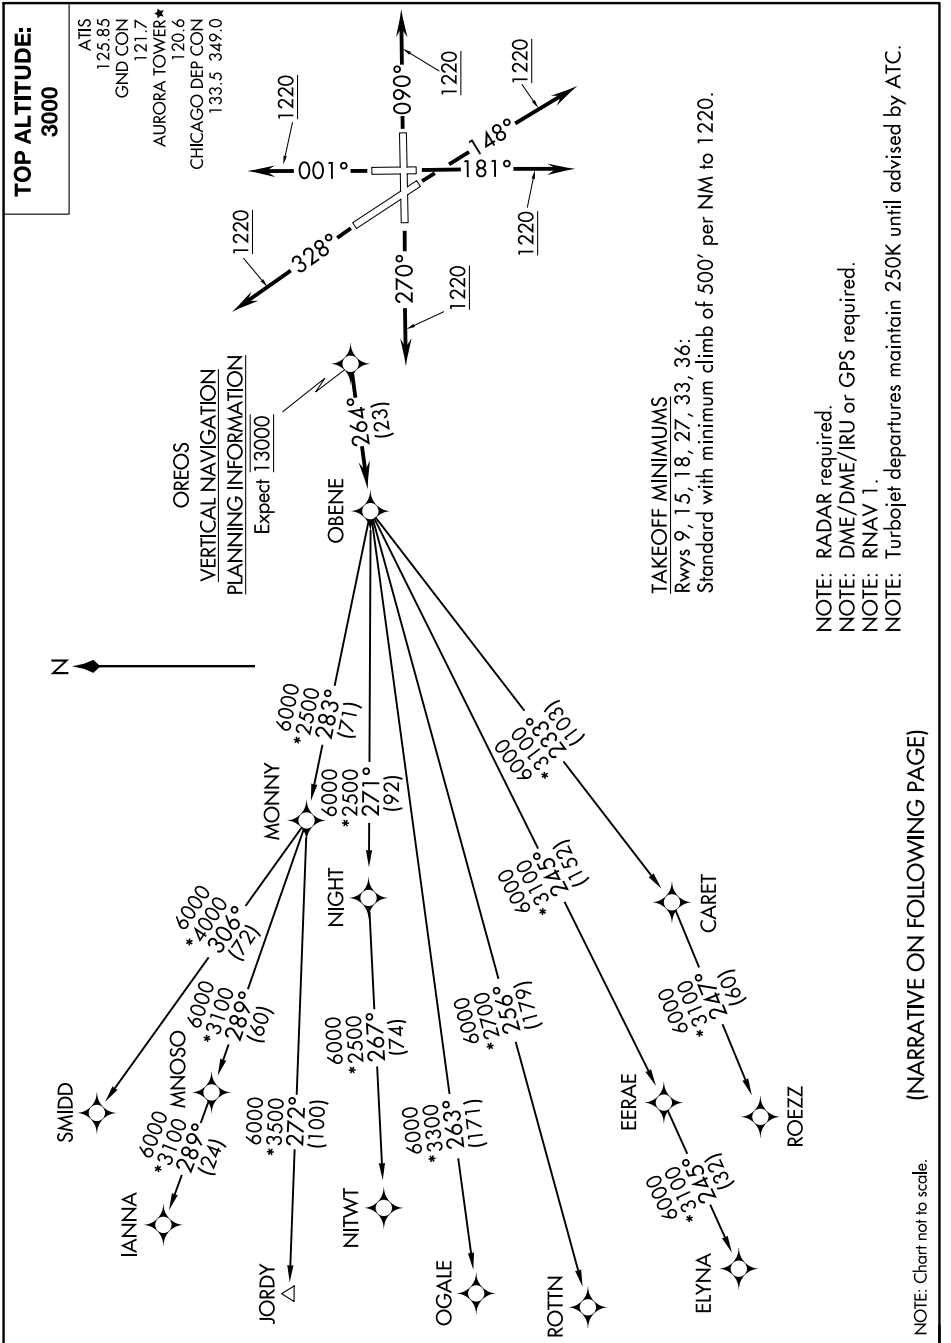

(OBENE3.OBENE) 18312

OBENE THREE DEPARTURE (RNAV) AL-5103 (FAA)

AURORA MUNI (ARR)
CHICAGO/AURORA, ILLINOIS

EC-3, 17 JUN 2021 to 15 JUL 2021

OBENE THREE DEPARTURE (RNAV)
(OBENE3.OBENE) 08NOV18

CHICAGO/AURORA, ILLINOIS
AURORA MUNI (ARR)

EC-3, 17 JUN 2021 to 15 JUL 2021