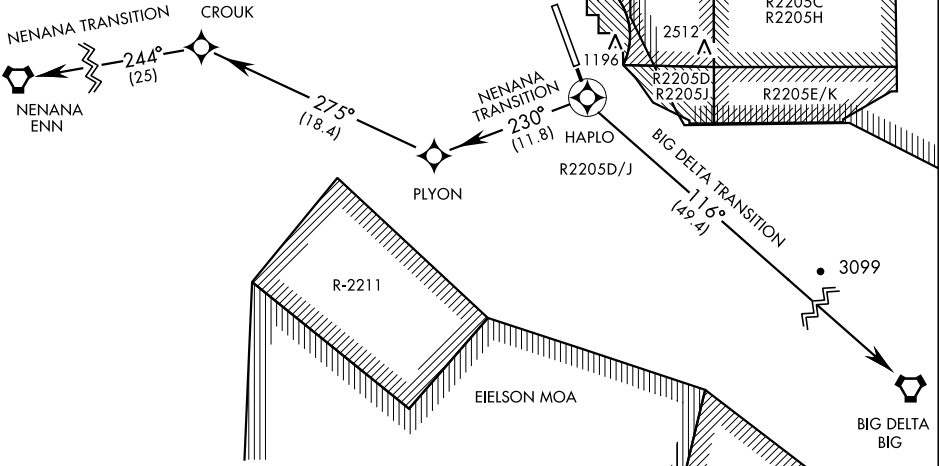

# HAPLO THREE DEPARTURE (RNAV) (HAPLO3•HAPLO)

EIELSON AFB (PAEI)  
FAIRBANKS, ALASKA

SL-1729 [USAF]

ATIS ★  
119.9 273.5  
EIELSON GND CON  
121.8 275.8  
EIELSON TOWER ★  
127.2 352.05  
FAIRBANKS DEP CON  
127.1 338.275  
CLNC DEL  
343.7

DME/DME RNP -0.3 NA  
RNAV-1

AK, 17 JUN 2021 to 12 AUG 2021

AK, 17 JUN 2021 to 12 AUG 2021

**GPS REQUIRED**  
**ATC RADAR REQUIRED**  
(for non-GPS equipped aircraft.)

TAKE-OFF OBSTACLE NOTES:  
Rwy 14, Trees 3607' from DER, 1377'  
left of cntrln, 85' AGL/657' MSL.

## DEPARTURE ROUTE DESCRIPTION

TAKE-OFF RWY 14 (HAPLO3•HAPLO): Climb direct HAPLO, thence...

BIG DELTA TRANSITION (HAPLO3•BIG): Turn left, track 116° to BIG VORTAC.

NENANA TRANSITION (HAPLO3•ENN): Turn right, track 230° to PLYON then track 275° to CROUK, then track 244° to ENN VORTAC.