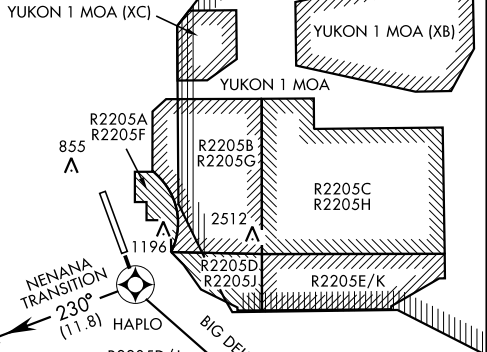

# HAPLO THREE DEPARTURE (RNAV) (HAPLO3•HAPLO)

EIELSON AFB (PAEI)  
FAIRBANKS, ALASKA

SL-1729 [USAF]

ATIS ★  
119.9 273.5  
EIELSON GND CON  
121.8 275.8  
EIELSON TOWER ★  
127.2 352.05  
FAIRBANKS DEP CON  
127.1 338.275  
CLNC DEL  
343.7

DME/DME RNP -0.3 NA  
RNAV-1

AK, 17 JUN 2021 to 12 AUG 2021

AK, 17 JUN 2021 to 12 AUG 2021

**GPS REQUIRED**  
**ATC RADAR REQUIRED**  
(for non-GPS equipped aircraft.)

TAKE-OFF OBSTACLE NOTES:  
Rwy 14, Trees 3607' from DER, 1377'  
left of cntrln, 85' AGL/657' MSL.

## DEPARTURE ROUTE DESCRIPTION

TAKE-OFF RWY 14 (HAPLO3•HAPLO): Climb direct HAPLO, thence...

BIG DELTA TRANSITION (HAPLO3•BIG): Turn left, track 116° to BIG VORTAC.

NENANA TRANSITION (HAPLO3•ENN): Turn right, track 230° to PLYON then track 275° to CROUK, then track 244° to ENN VORTAC.