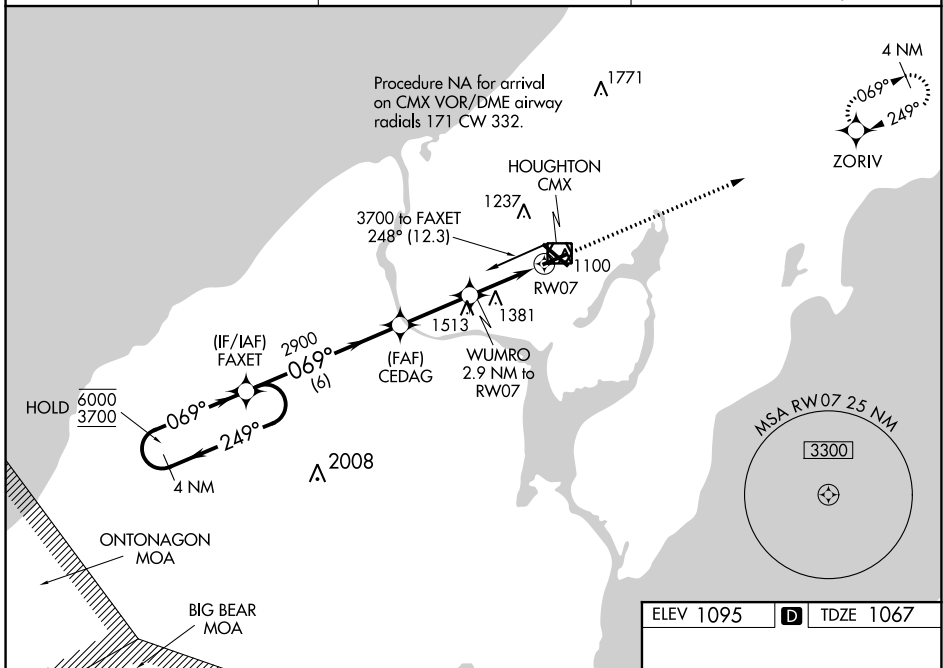

WAAS CH 58233 W07A	APP CRS 069°	Rwy Idg TDZE Apt Elev	5201 1067 1095
--	------------------------	-----------------------------	---

RNAV (GPS) RWY 7

HOUGHTON COUNTY MEML (CMX)

RNP APCH.	<p>▽ ▲ Rwy 7 helicopter visibility reduction below ¾ SM NA. For uncompensated Baro-VNAV systems, LNAV/VNAV NA below -17°C or above 54°C.</p>	<p>MISSED APPROACH: Climb to 3700 direct ZORIV and hold.</p>
ASOS 125.675		

ELEV 1095	D TDZE 1067
-----------	--------------------

CATEGORY	A	B	C	D
LPV DA		1431-1	364 (400-1)	
LNAV/VNAV DA		1598-1½	531 (600-1½)	
LNAV MDA	1640-1	573 (600-1)	1640-1½	573 (600-1½)
C CIRCLING	1640-1	545 (600-1)	1700-1¾ 605 (700-1¾)	1820-2¼ 725 (800-2¼)

MIRL Rwy 7-25
REIL Rwys 7, 13 and 25
HIRL Rwy 13-31

EC-1, 17 JUN 2021 to 15 JUL 2021

EC-1, 17 JUN 2021 to 15 JUL 2021