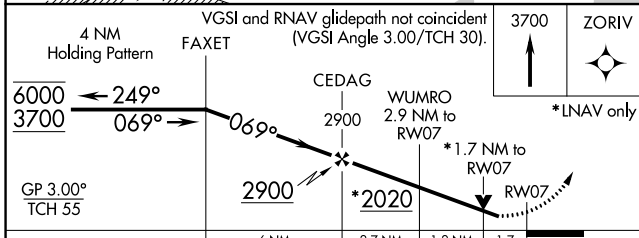

WAAS CH 58233 W07A	APP CRS 069°	Rwy Idg TDZE Apt Elev	5201 1067 1095
--	------------------------	-----------------------------	---

RNAV (GPS) RWY 7

HOUGHTON COUNTY MEML (CMX)

RNP APCH.	<p>▽ ▲ Rwy 7 helicopter visibility reduction below ¾ SM NA. For uncompensated Baro-VNAV systems, LNAV/VNAV NA below -17°C or above 54°C.</p>	<p>MISSED APPROACH: Climb to 3700 direct ZORIV and hold.</p>
ASOS 125.675		

ELEV 1095	D TDZE 1067
-----------	--------------------

CATEGORY	A	B	C	D
LPV DA		1431-1	364 (400-1)	
LNAV/VNAV DA		1598-1½	531 (600-1½)	
LNAV MDA	1640-1	573 (600-1)	1640-1½	573 (600-1½)
C CIRCLING	1640-1	545 (600-1)	1700-1¾ 605 (700-1¾)	1820-2¼ 725 (800-2¼)