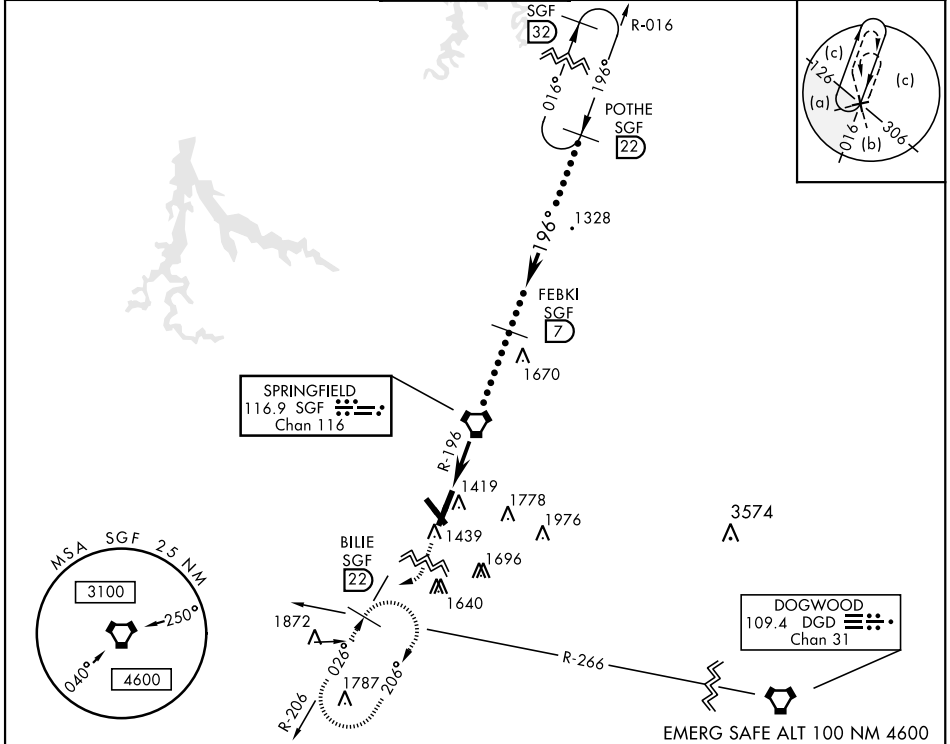

VORTAC SGF 116.9 Chan 116	APCH CRS 196°	Rwy Idg 7003 TDZE 1262 Arprt Elev 1268	JAL-604 [USAF]	SPRINGFIELD-BRANSON NATIONAL (KSGF)
---------------------------------	------------------	---	----------------	-------------------------------------

When local altimeter setting not received, use Monett altimeter setting.

MALS (A4) MISSED APPROACH: Climb to 3000 then right turn via SGF VORTAC R-206 to BILLIE INT/SGF 22 DME and hold.

ATIS 135.125	SPRINGFIELD APP CON 121.1 290.5	SPRINGFIELD TOWER 119.9 257.8	GND CON 121.9 251.15	CLNC DEL 123.675
-----------------	------------------------------------	----------------------------------	-------------------------	---------------------

CATEGORY	MONETT ALTIMETER SETTING MINIMUMS		
	C	D	E
S-20	1760-1¼ 498 (500-1¼)	1760-1½ 498 (500-1½)	1760-1¾ 498 (500-1¾)
CIRCLING	1820-1½ 552 (600-1½)	1820-2 552 (600-2)	1920-2¼ 652 (700-2¼)
S-20	1860-1½ 598 (600-1½)	1860-1¾ 598 (600-1¾)	1860-2 598 (600-2)
CIRCLING	1920-1¾ 652 (700-1¾)	1920-2¾ 652 (700-2¾)	2020-2¾ 752 (800-2¾)

NC-3, 17 JUN 2021 to 15 JUL 2021

NC-3, 17 JUN 2021 to 15 JUL 2021