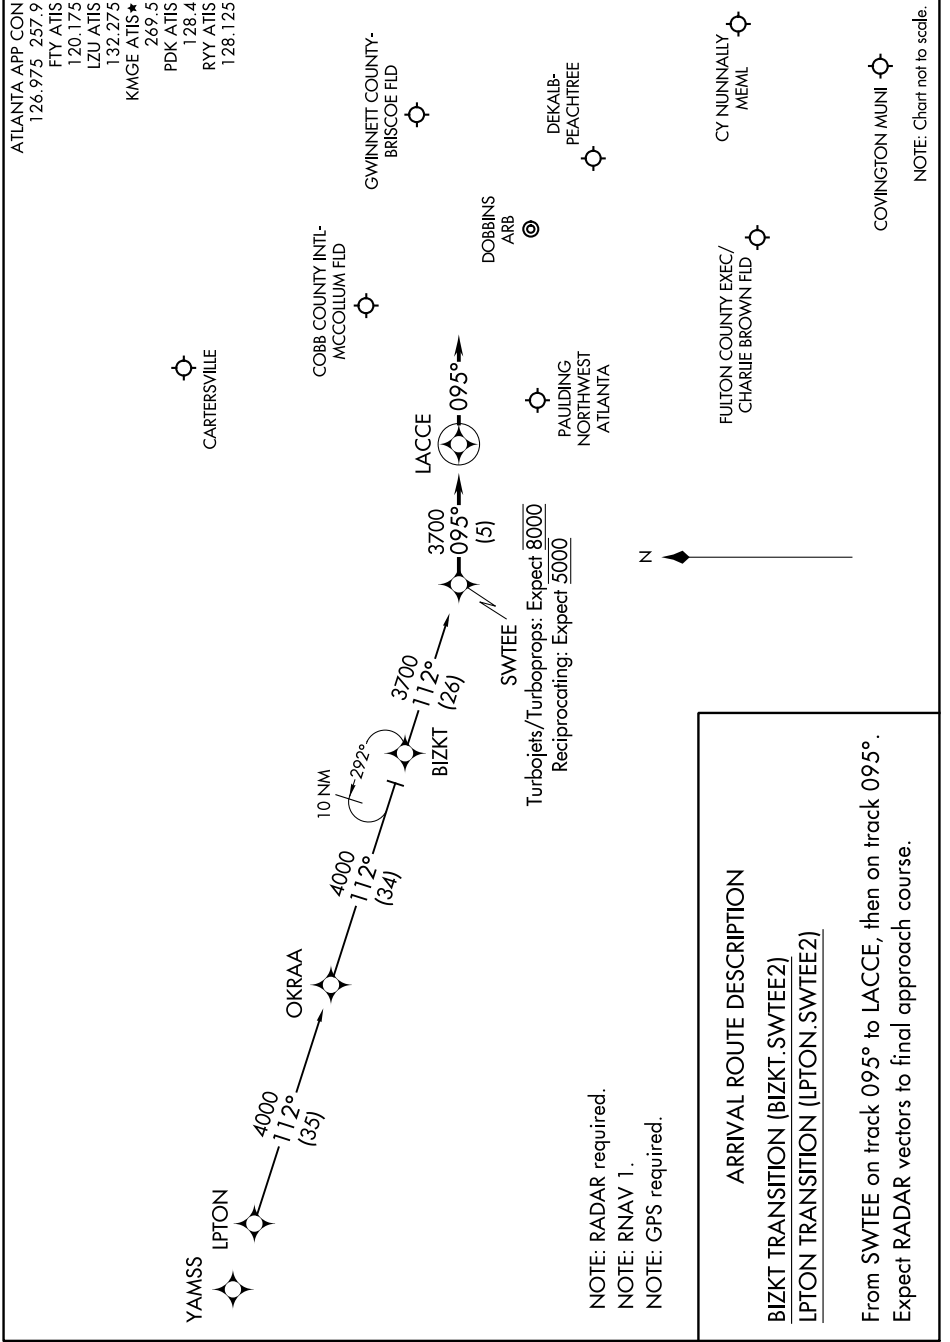

SWTEE TWO ARRIVAL (RNAV)

ATLANTA, GEORGIA

ARRIVAL ROUTE DESCRIPTION

BIZKT TRANSITION (BIZKT.SWTEE2)
LPTON TRANSITION (LPTON.SWTEE2)

From SWTEE on track 095° to LACCE, then on track 095°. Expect RADAR vectors to final approach course.

SE-4, 17 JUN 2021 to 15 JUL 2021

SE-4, 17 JUN 2021 to 15 JUL 2021

NOTE: Chart not to scale.