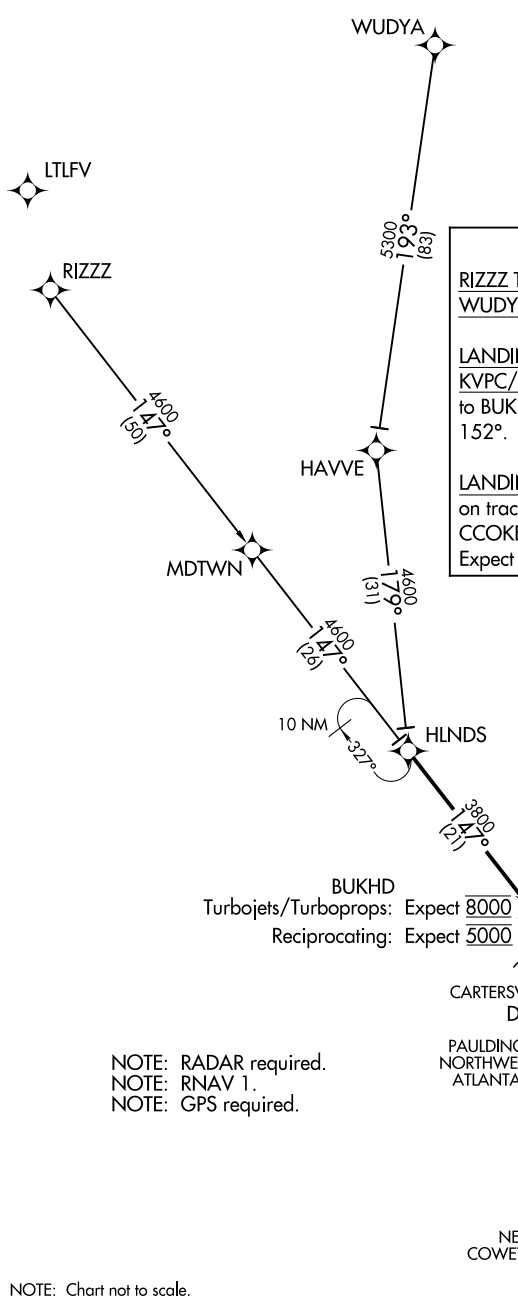

BUKHD THREE ARRIVAL (RNAV)

ATLANTA, GEORGIA

ATLANTA APP CON
 121.0 268.7
 FTY ATIS
 120.175
 LZU ATIS
 132.275
 ★ KMGE ATIS
 269.5
 PDK ATIS
 128.4
 RYY ATIS
 128.125

ARRIVAL ROUTE DESCRIPTION

RIZZZ TRANSITION (RIZZZ.BUKHD3)
WUDYA TRANSITION (WUDYA.BUKHD3)

LANDING KHMP/KFCC/KRYY/KFTY/K6A2/KCCO/
 KVPC/KPUJ/KMGE: From HLNDS on track 147°
 to BUKHD, then on track 152° to DRINC, then on track
 152°. Expect RADAR vectors to final approach course.

LANDING KPDK/KD73/KLZU/KCVC: From HLNDS
 on track 147° to BUKHD, then on track 112° to
 CCOKE, then on track 112°.
 Expect RADAR vectors to final approach course.

NOTE: RADAR required.
 NOTE: RNAV 1.
 NOTE: GPS required.

NOTE: Chart not to scale.

BUKHD THREE ARRIVAL (RNAV)

(HLNDS.BUKHD3) 16JUL20

ATLANTA, GEORGIA

SE-4, 17 JUN 2021 to 15 JUL 2021

SE-4, 17 JUN 2021 to 15 JUL 2021