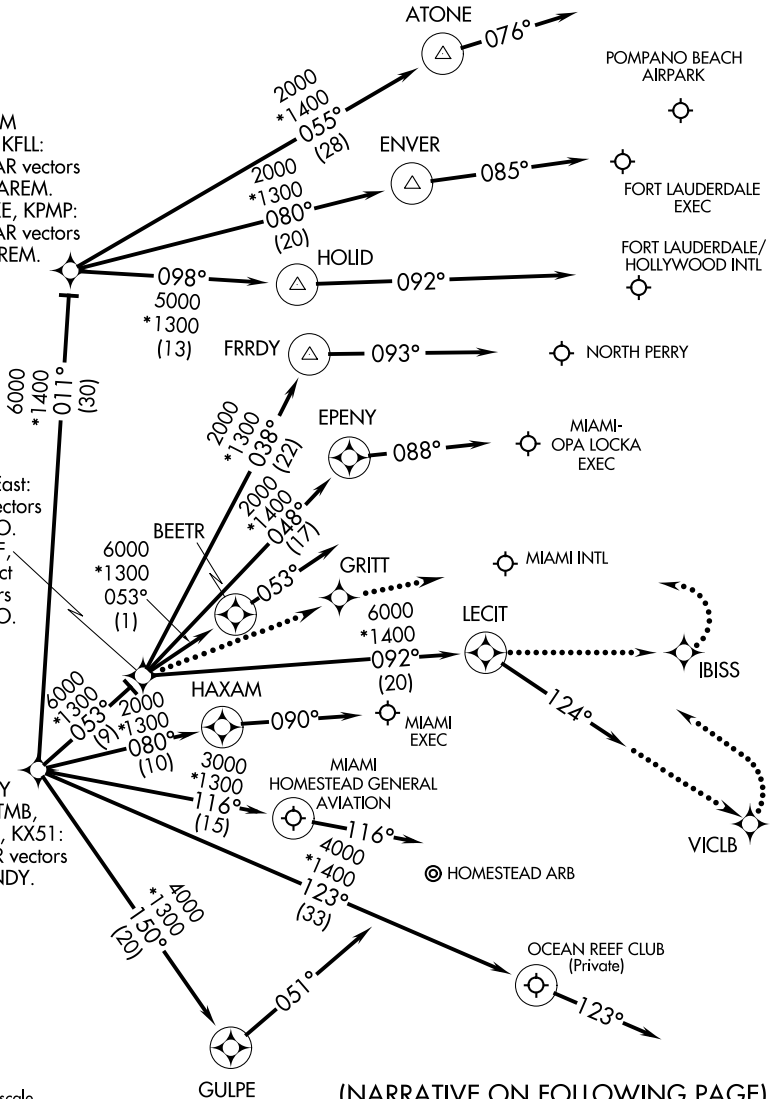

# CURSO FIVE ARRIVAL (RNAV) Arrival Routes

MIAMI APP CON  
 125.75 322.3  
 FLL D-ATIS  
 135.0  
 FXE ATIS  
 119.85  
 HWO ATIS  
 135.475  
 KHST ATIS\*  
 132.275 269.9  
 MIA D-ATIS  
 119.15  
 OPF ATIS  
 125.9  
 PMP ATIS  
 120.55  
 TMB ATIS  
 124.0

NOTE: RADAR required.  
 NOTE: RNAV 1.  
 NOTE: DME/DME/IRU or GPS required.

**JAREM**  
 Landing KFLI:  
 Expect RADAR vectors  
 prior to JAREM.  
 Landing KFYE, KPMP:  
 Expect RADAR vectors  
 after JAREM.

**JODPO**  
 KMIA Landing East:  
 Expect RADAR vectors  
 prior to JODPO.  
 Landing KOPF,  
 KHWO: Expect  
 RADAR vectors  
 prior to JODPO.

**MNNDY**  
 Landing KTMB,  
 KHST, K07FA, KX51:  
 Expect RADAR vectors  
 after MNNDY.

(NARRATIVE ON FOLLOWING PAGE)

SE-3, 17 JUN 2021 to 15 JUL 2021

SE-3, 17 JUN 2021 to 15 JUL 2021