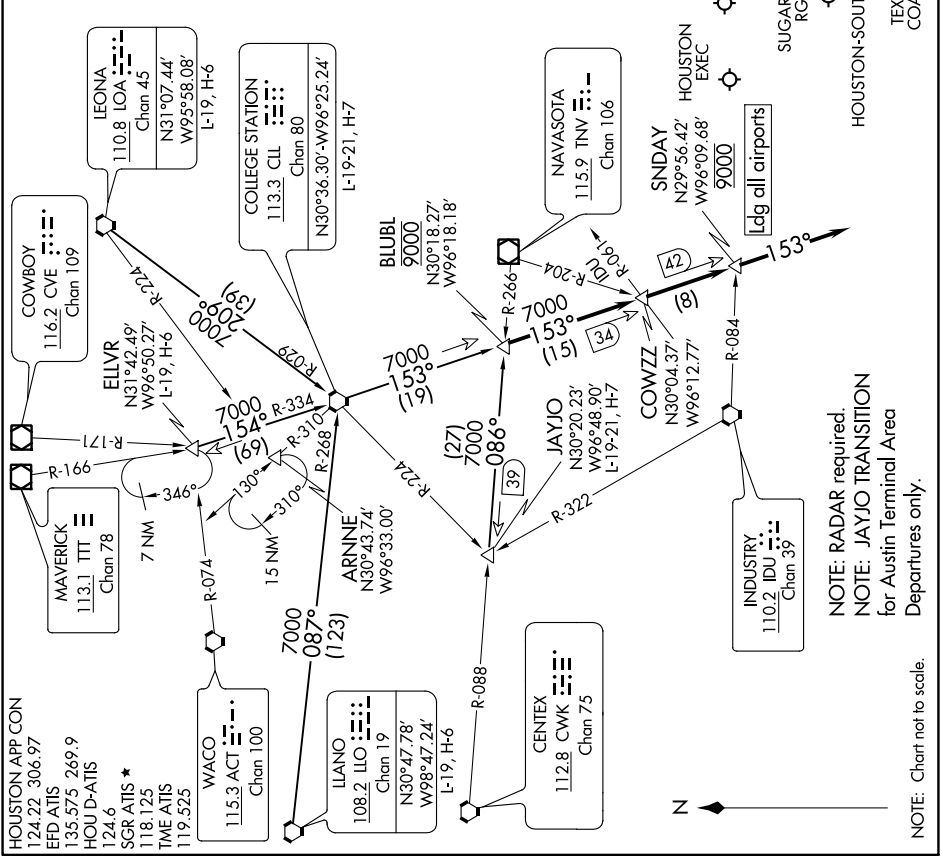

JAYJO TRANSITION (JAYJO.BLUBL4): From over JAYJO on TNV R-266 to BLUBL. Thence

LEONA TRANSITION (LOA.BLUBL4): From over LOA VORTAC on LOA R-209 and CLL R-029 to CLL VORTAC, then on CLL R-153 to BLUBL. Thence

ILANO TRANSITION (ILO.BLUBL4): From over ILO VORTAC on ILO R-087 and CLL R-268 to CLL VORTAC, then on CLL R-153 to BLUBL. Thence

. . . . From over BLUBL on CLL R-153 to cross SUNDAY at 9000, from SUNDAY fly heading 153°. Expect vectors to final approach course at or prior to SUNDAY.

CHAMBERS COUNTY

BAYTOWN

LA PORTE MUNI

WILLIAM P HOBBY

SUGAR LAND RGNL

HOUSTON-SOUTHWEST

TEXAS GULF COAST RGNL

PEARLAND RGNL

SCHOLES INTL AT GALVESTON

ELINGTON

RWJ AIRPARK

SC-5, 17 JUN 2021 to 15 JUL 2021

BLUBELL FOUR ARRIVAL

HOUSTON, TEXAS