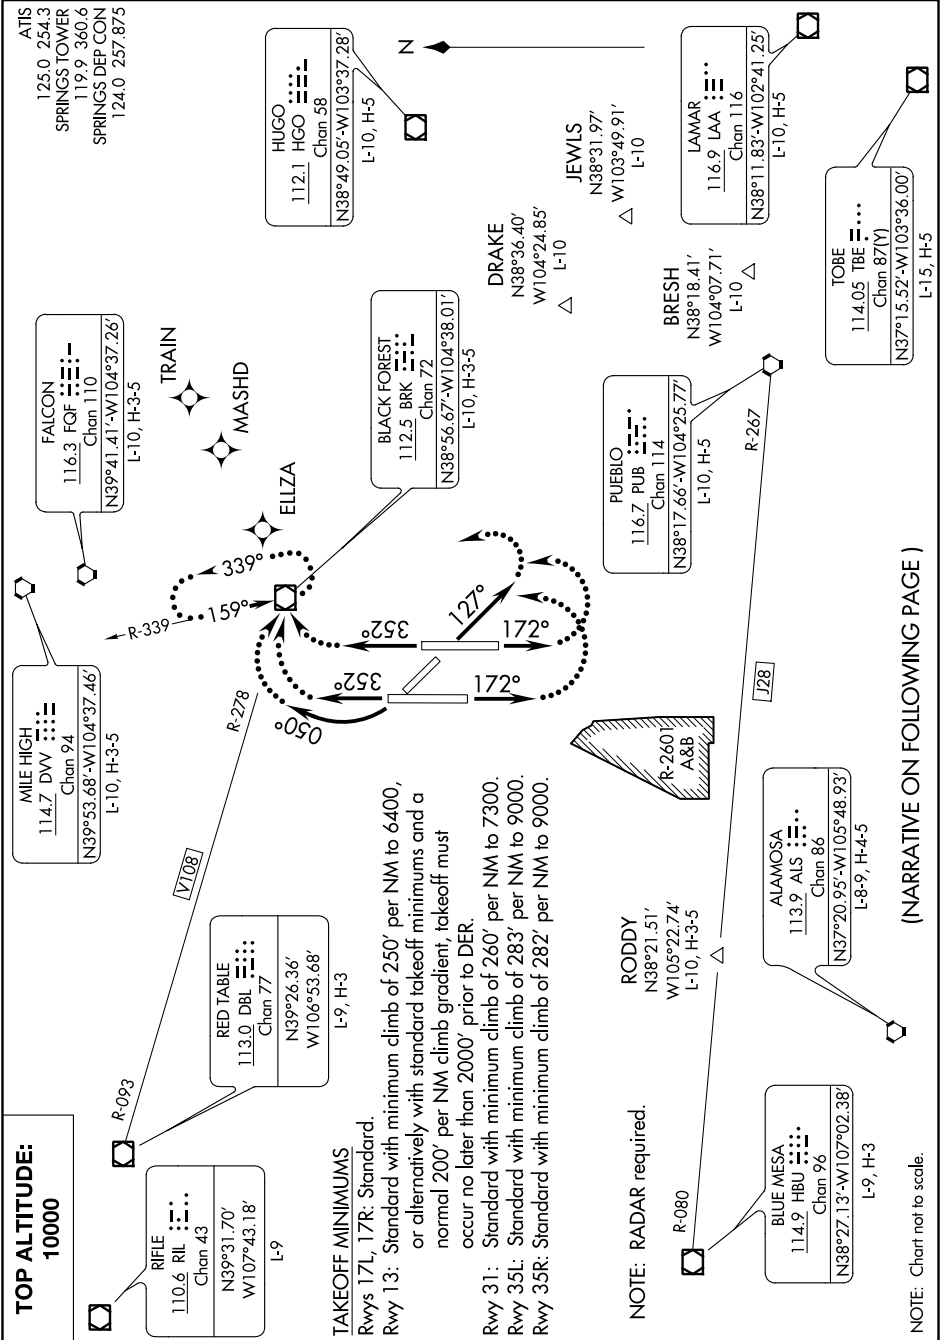

SPRINGS SIX DEPARTURE

AL-87 (FAA)

CITY OF COLORADO SPRINGS MUNI (COS)
COLORADO SPRINGS, COLORADO

120Z UN 15 10 20Z UN 17 11-MS

SPRINGS SIX DEPARTURE

COLORADO SPRINGS, COLORADO
CITY OF COLORADO SPRINGS MUNI (COS)

SW-1, 17 JUN 2021 to 15 JUL 2021