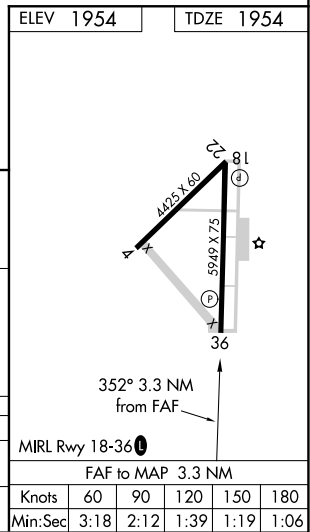

VORTAC CDS 117.0 Chan 117	APP CRS 352°	Rwy Idg TDZE Apt Elev	5949 1954 1954
---	------------------------	-----------------------------	---

VOR RWY 36

CHILDRESS MUNI (CDS)

▼ When local altimeter setting not received, use Altus/Quartz Mountain Rgnl altimeter setting and increase all MDA 200 feet, and all visibilities ¼ mile.
▲ VDP NA when using Altus/Quartz Mountain Rgnl altimeter setting.

MISSED APPROACH: Climb to 3400 via CDS VORTAC R-352 then climbing right turn to 3500 direct CDS VORTAC and hold.

ASOS 135.125	FORT WORTH CENTER 133.5 350.35	UNICOM 122.8 (CTAF) 0
------------------------	--	---------------------------------

CATEGORY	A	B	C	D
S-36	2340-1 386 (400-1)			2340-1¼ 386 (400-1¼)
CIRCLING	2500-1 546 (600-1)	2500-1½ 546 (600-1½)		2520-2 566 (600-2)

SC-2, 17 JUN 2021 to 15 JUL 2021

SC-2, 17 JUN 2021 to 15 JUL 2021