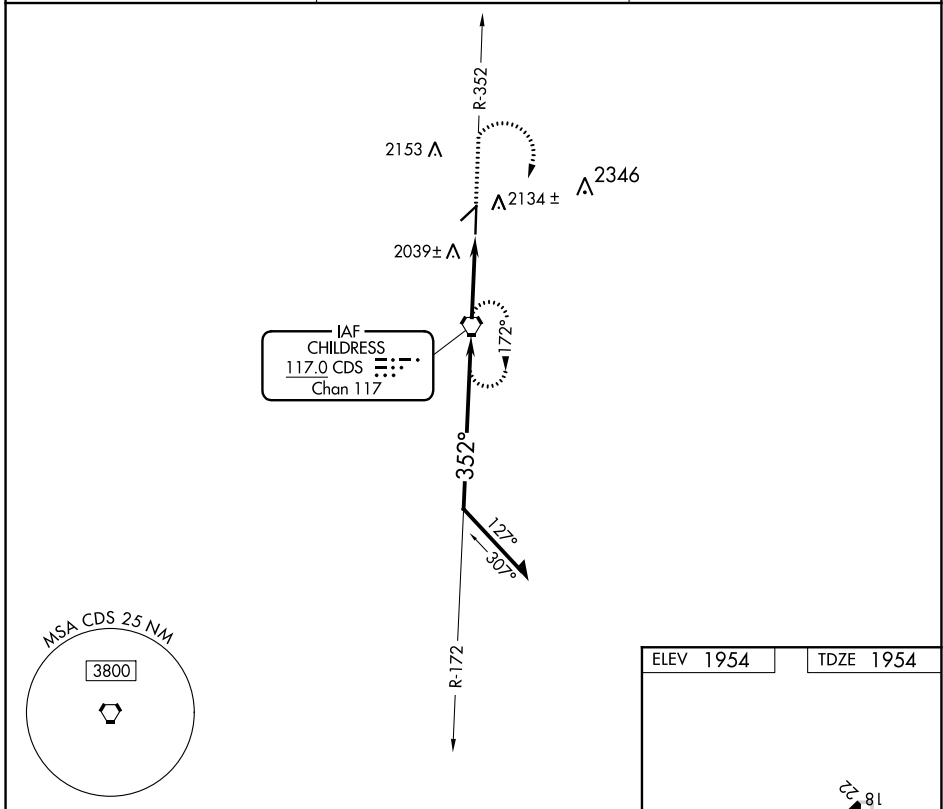

VORTAC CDS 117.0 Chan 117	APP CRS 352°	Rwy Idg TDZE Apt Elev	5949 1954 1954
---	------------------------	-----------------------------	---

VOR RWY 36

CHILDRESS MUNI (CDS)

▼ When local altimeter setting not received, use Altus/Quartz Mountain Rgnl altimeter setting and increase all MDA 200 feet, and all visibilities ¼ mile.
▲ VDP NA when using Altus/Quartz Mountain Rgnl altimeter setting.

MISSED APPROACH: Climb to 3400 via CDS VORTAC R-352 then climbing right turn to 3500 direct CDS VORTAC and hold.

ASOS 135.125	FORT WORTH CENTER 133.5 350.35	UNICOM 122.8 (CTAF) 0
------------------------	--	---------------------------------

CATEGORY	A	B	C	D
S-36	2340-1 386 (400-1)			2340-1¼ 386 (400-1¼)
CIRCLING	2500-1 546 (600-1)	2500-1½ 546 (600-1½)		2520-2 566 (600-2)

SC-2, 17 JUN 2021 to 15 JUL 2021

SC-2, 17 JUN 2021 to 15 JUL 2021