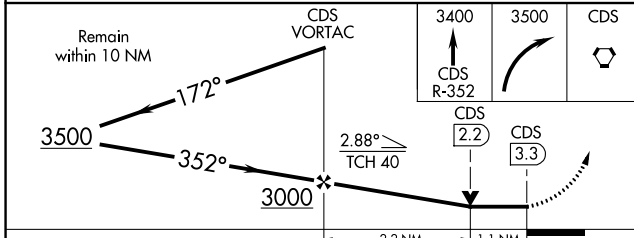

VORTAC CDS 117.0 Chan 117	APP CRS 352°	Rwy Idg TDZE Apt Elev	5949 1954 1954
---	------------------------	-----------------------------	---

VOR RWY 36

CHILDRESS MUNI (CDS)

▼ When local altimeter setting not received, use Altus/Quartz Mountain Rgnl altimeter setting and increase all MDA 200 feet, and all visibilities ¼ mile.
▲ VDP NA when using Altus/Quartz Mountain Rgnl altimeter setting.

MISSED APPROACH: Climb to 3400 via CDS VORTAC R-352 then climbing right turn to 3500 direct CDS VORTAC and hold.

ASOS 135.125	FORT WORTH CENTER 133.5 350.35	UNICOM 122.8 (CTAF) 0
------------------------	--	---------------------------------

CATEGORY	A	B	C	D
S-36	2340-1 386 (400-1)			2340-1¼ 386 (400-1¼)
CIRCLING	2500-1 546 (600-1)	2500-1½ 546 (600-1½)		2520-2 566 (600-2)

SC-2, 17 JUN 2021 to 15 JUL 2021

SC-2, 17 JUN 2021 to 15 JUL 2021