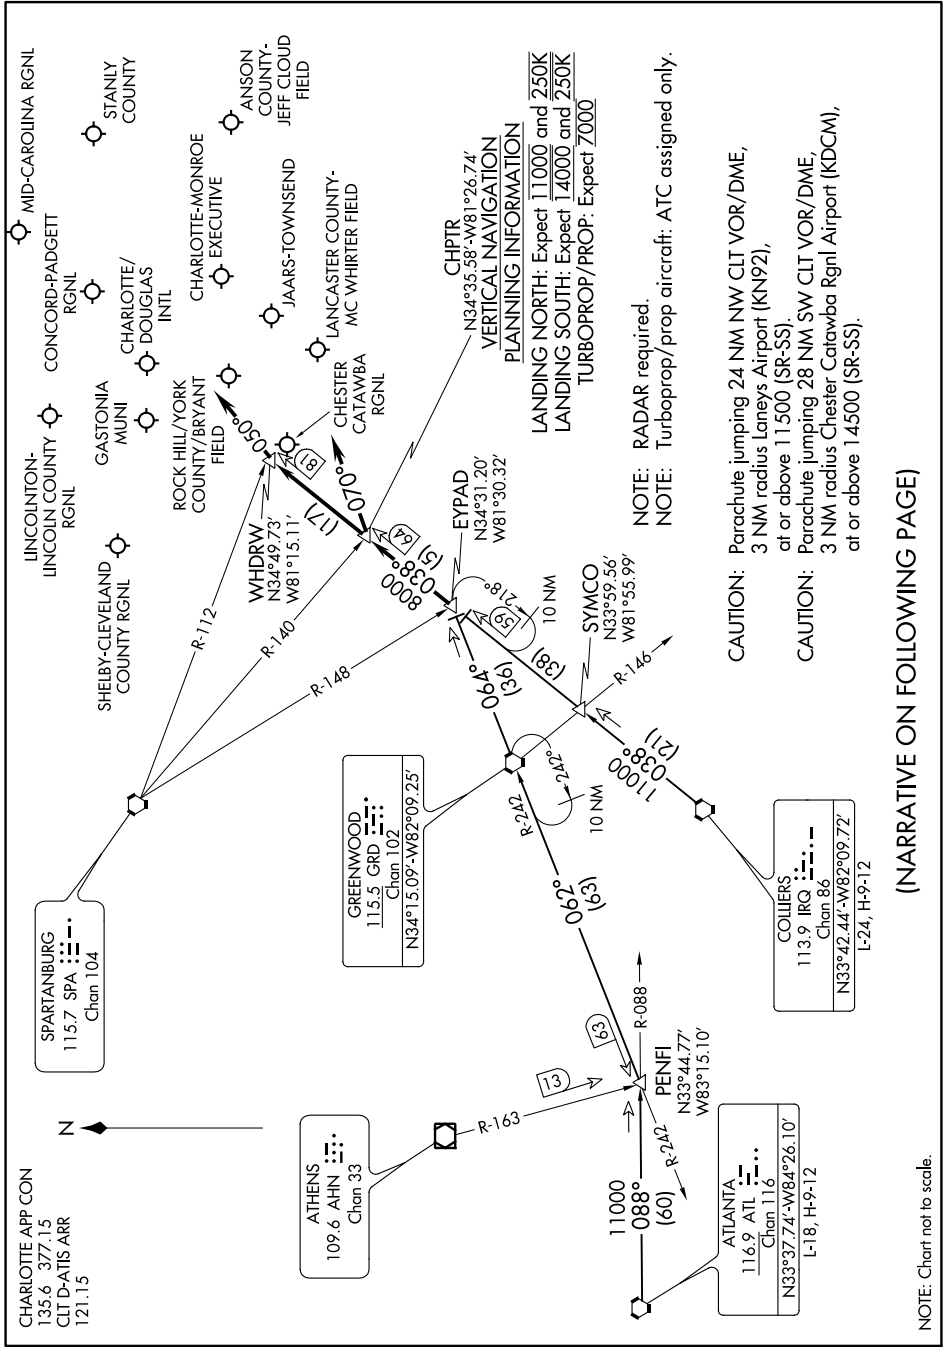

# CHPTR THREE ARRIVAL

CHARLOTTE, NORTH CAROLINA

SE-2, 17 JUN 2021 to 15 JUL 2021

(NARRATIVE ON FOLLOWING PAGE)

NOTE: Chart not to scale.

SE-2, 17 JUN 2021 to 15 JUL 2021

# CHPTR THREE ARRIVAL

CHARLOTTE, NORTH CAROLINA