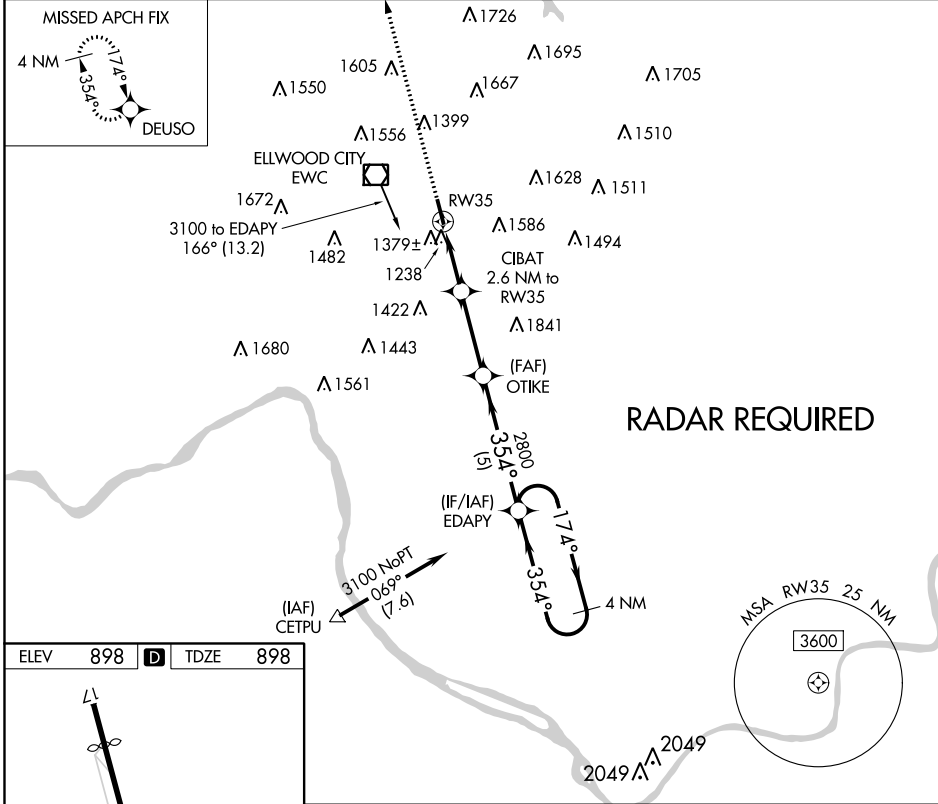

APP CRS	Rwy Idg	4650
354°	TDZE	898
	Apt Elev	898

RNAV (GPS) RWY 35

ZELIENOPLE MUNI (PJC)

RNP APCH.

NA Circling Rwy 17 NA at night. Rwy 35 helicopter visibility reduction below ¾ SM NA.

MISSED APPROACH:
Climb to 3000 direct DEUSO and hold.

AWOS-3PT 118.45	PITTSBURGH APP CON 124.75 338.2	CTAF 122.9
---------------------------	---	----------------------

NE-4, 20 MAY 2021 to 17 JUN 2021

NE-4, 20 MAY 2021 to 17 JUN 2021