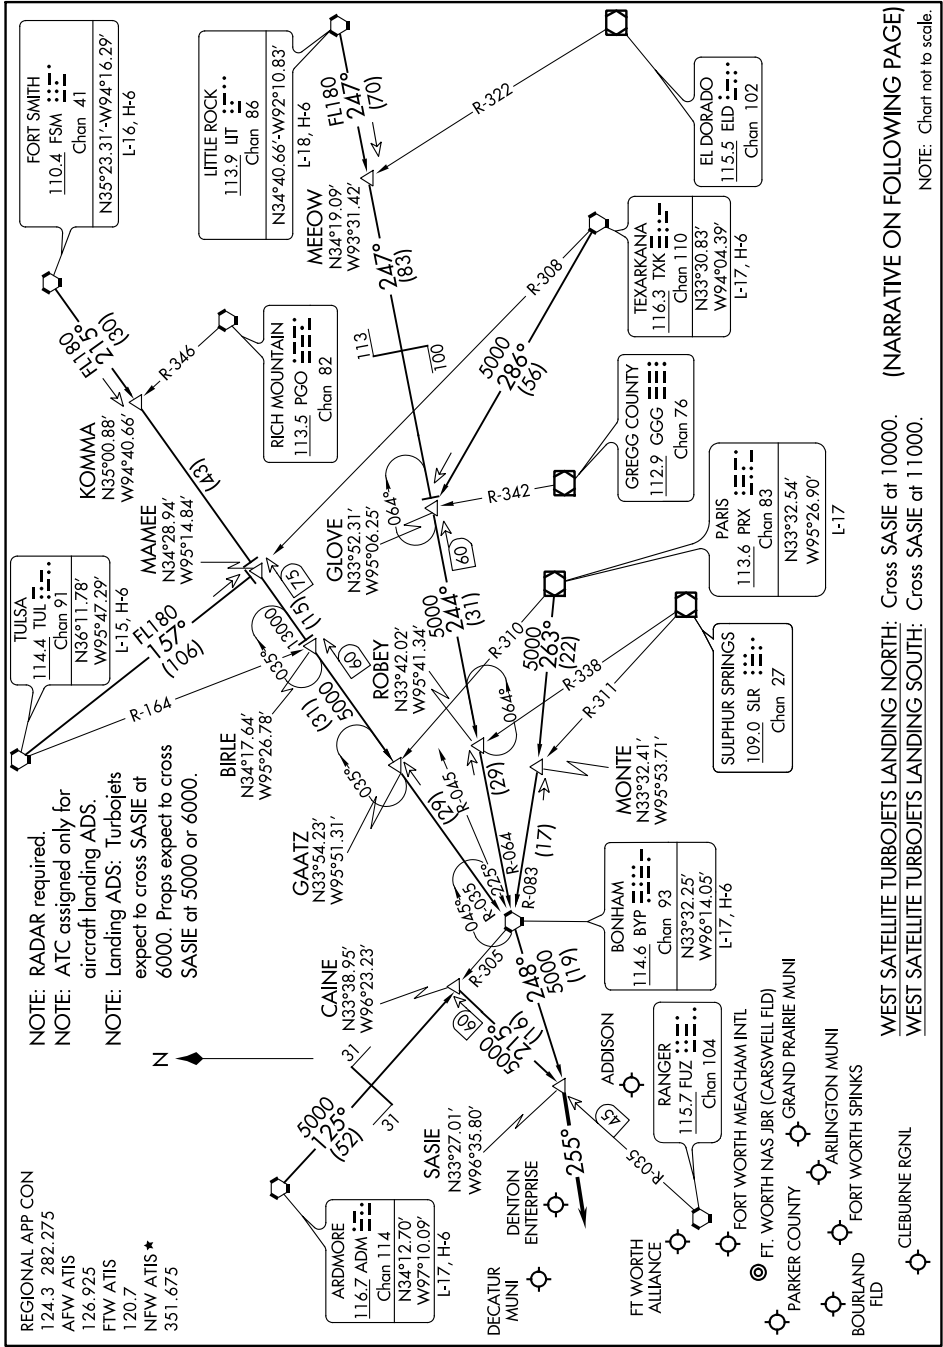

SC-2, 20 MAY 2021 to 17 JUN 2021

(NARRATIVE ON FOLLOWING PAGE)

NOTE: Chart not to scale.

WEST SATELLITE TURBOJETS LANDING NORTH: Cross SASIE at 10000.
WEST SATELLITE TURBOJETS LANDING SOUTH: Cross SASIE at 11000.

SC-2, 20 MAY 2021 to 17 JUN 2021