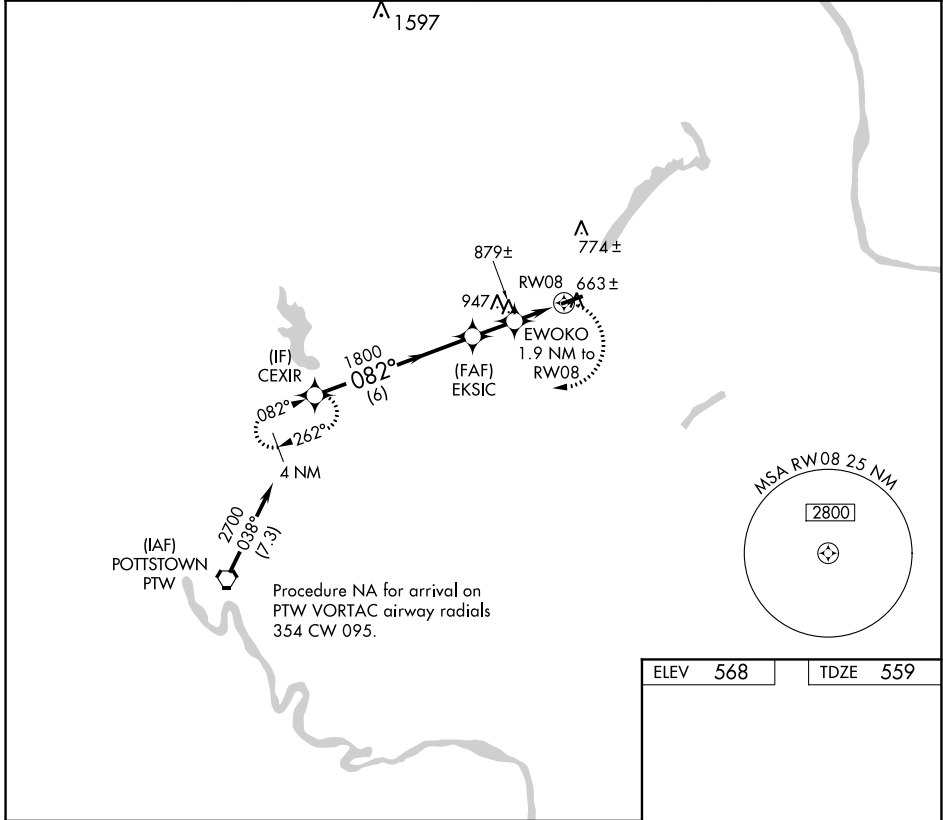

RNAV (GPS) RWY 8

PENNRIDGE (CKZ)

APP CRS 082°	Rwy Idg TDZE Apt Elev	3945 559 568
------------------------	-----------------------------	---

RNP APCH.			MISSED APPROACH: Climbing right turn to 2700 direct CEXIR and hold.
▼ Rwy 8 helicopter visibility reduction below 3/4 SM NA.			
AWOS-3 126.325	PHILADELPHIA APP CON 123.8 291.7	CLNC DEL 118.55	UNICOM 123.0 (CTAF) 0

NE-4, 20 MAY 2021 to 17 JUN 2021

NE-4, 20 MAY 2021 to 17 JUN 2021

ELEV	568	TDZE	559
------	-----	------	-----

CATEGORY	A	B	C	D
LNVA MDA	1140-1	581 (600-1)	1140-1 3/4 581 (600-1 3/4)	NA
CIRCLING	1260-1	692 (700-1)	1260-2 692 (700-2)	NA