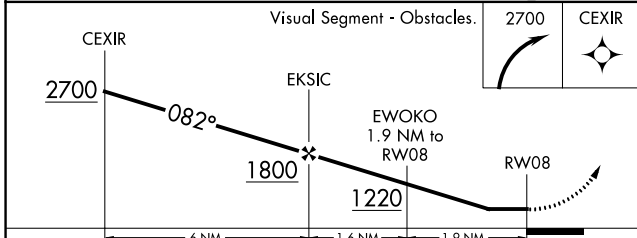

RNAV (GPS) RWY 8

PENNRIDGE (CKZ)

APP CRS 082°	Rwy Idg TDZE Apt Elev	3945 559 568
------------------------	-----------------------------	---

RNP APCH.			MISSED APPROACH: Climbing right turn to 2700 direct CEXIR and hold.
▼ Rwy 8 helicopter visibility reduction below 3/4 SM NA.			
AWOS-3 126.325	PHILADELPHIA APP CON 123.8 291.7	CLNC DEL 118.55	UNICOM 123.0 (CTAF) 0

NE-4, 20 MAY 2021 to 17 JUN 2021

NE-4, 20 MAY 2021 to 17 JUN 2021

ELEV	568	TDZE	559
------	-----	------	-----

CATEGORY	A	B	C	D
LNVA MDA	1140-1	581 (600-1)	1140-1 3/4 581 (600-1 3/4)	NA
CIRCLING	1260-1	692 (700-1)	1260-2 692 (700-2)	NA