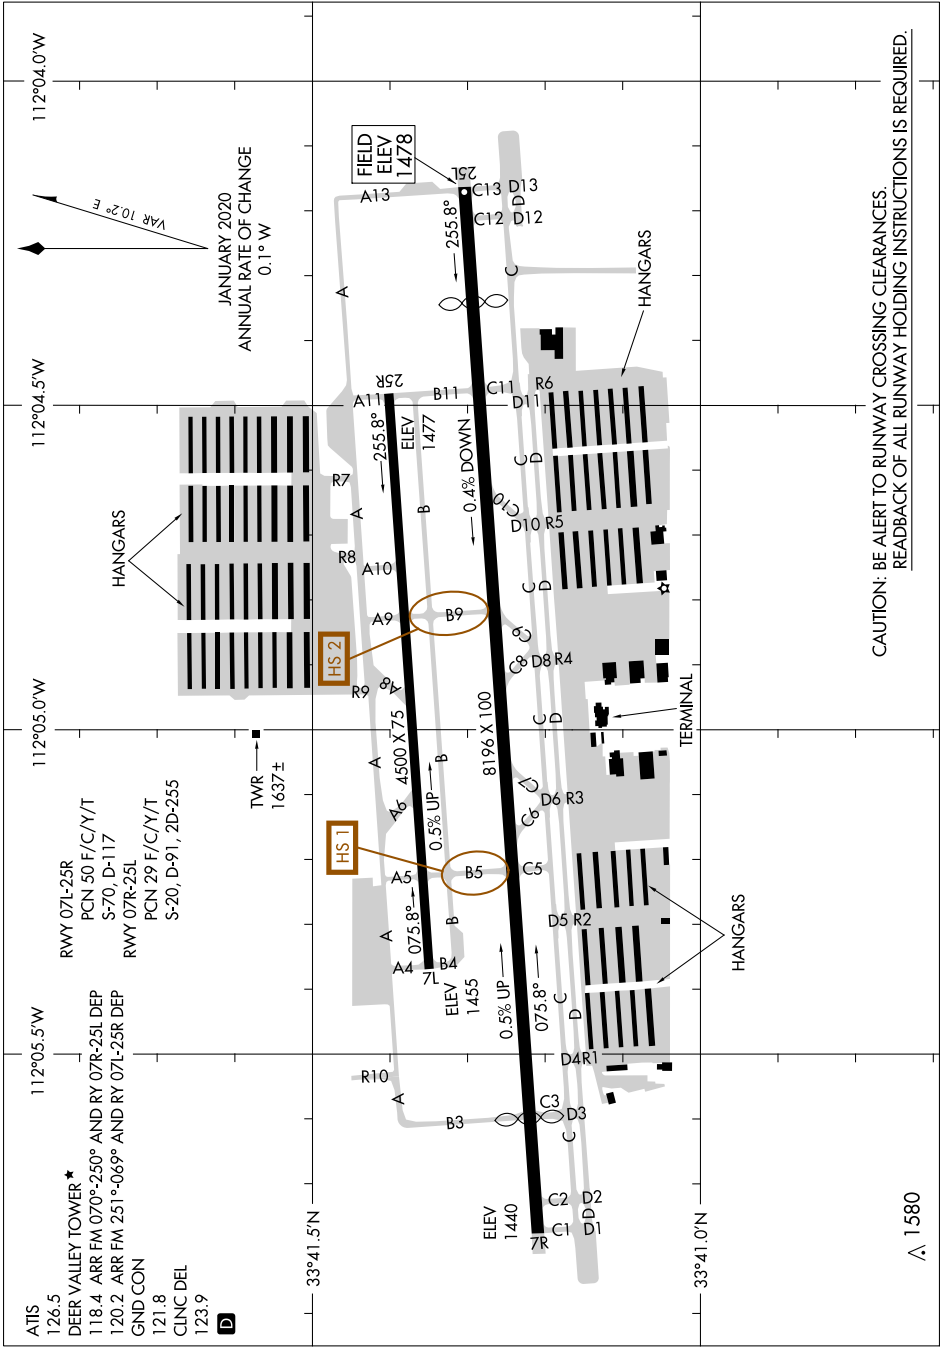

AIRPORT DIAGRAM

AL-6646 (FAA)

PHOENIX DEER VALLEY (DVT)
PHOENIX, ARIZONA

SW-4, 20 MAY 2021 to 17 JUN 2021

CAUTION: BE ALERT TO RUNWAY CROSSING CLEARANCES.
REARBACK OF ALL RUNWAY HOLDING INSTRUCTIONS IS REQUIRED.

SW-4, 20 MAY 2021 to 17 JUN 2021

AIRPORT DIAGRAM

PHOENIX, ARIZONA
PHOENIX DEER VALLEY (DVT)

1580