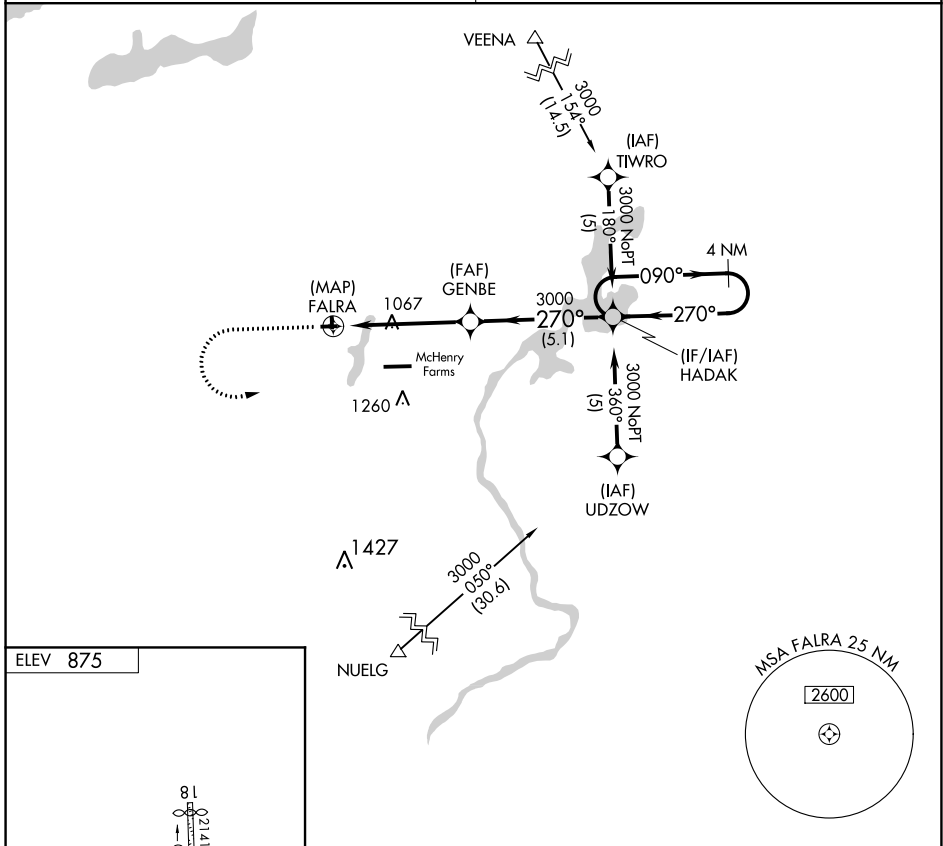

APP CRS 270°	Rwy Idg TDZE Apt Elev	N/A N/A 875
------------------------	-----------------------------	--

RNAV (GPS)-B

GALT FIELD (10C)

<p>▼ Use Waukegan Rgnl altimeter setting. GPS or RNP-0.3 Required. ▲ NA DME/DME RNP-0.3 NA.</p>	<p>MISSED APPROACH: Climb to 2000, then climbing left turn to 3000 direct HADAK WP and hold.</p>
---	--

<p>CHICAGO APP CON 120.55 306.925</p>	<p>UNICOM 122.8 (CTAF)</p>
--	---------------------------------------

2000	3000	HADAK	4 NM Holding Pattern
GENBE		HADAK	
3000		3000	
4.9 NM		5.1 NM	

CATEGORY	A	B	C	D
CIRCLING	1480-1	605 (700-1)	1480-1 ³ / ₄ 605 (700-1 ³ / ₄)	NA

EC-3, 20 MAY 2021 to 17 JUN 2021

EC-3, 20 MAY 2021 to 17 JUN 2021