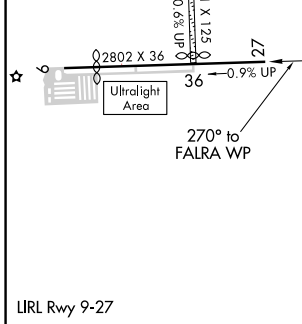

APP CRS 270°	Rwy Idg TDZE Apt Elev	N/A N/A 875
------------------------	-----------------------------	--

RNAV (GPS)-B

GALT FIELD (10C)

<p>▼ Use Waukegan Rgnl altimeter setting. GPS or RNP-0.3 Required. ▲ NA DME/DME RNP-0.3 NA.</p>	<p>MISSED APPROACH: Climb to 2000, then climbing left turn to 3000 direct HADAK WP and hold.</p>
---	--

<p>CHICAGO APP CON 120.55 306.925</p>	<p>UNICOM 122.8 (CTAF)</p>
--	---------------------------------------

2000	3000	HADAK	4 NM Holding Pattern
GENBE		HADAK	
3000		3000	
4.9 NM		5.1 NM	

CATEGORY	A	B	C	D
CIRCLING	1480-1	605 (700-1)	1480-1 ³ / ₄ 605 (700-1 ³ / ₄)	NA