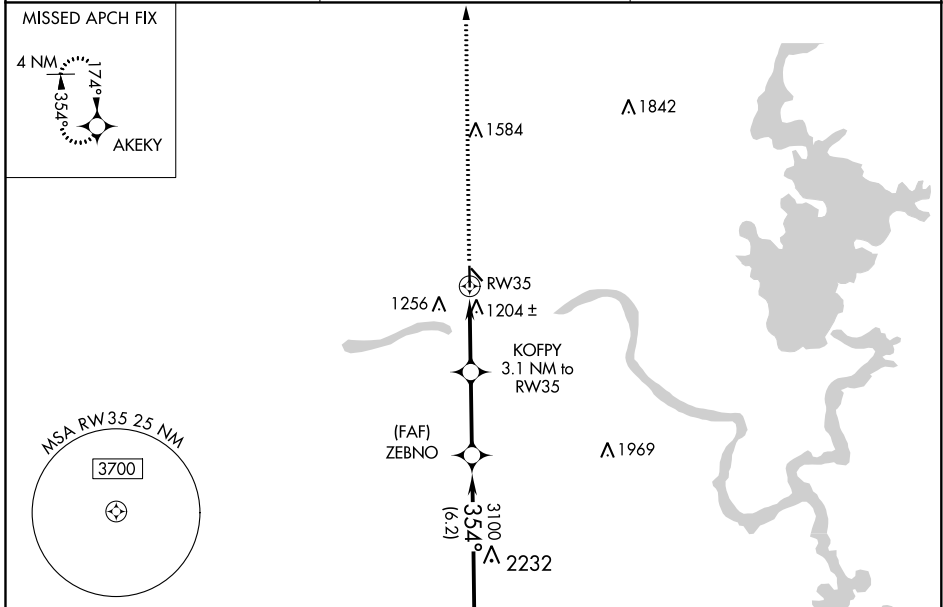

APP CRS 354°	Rwy Idg 4202
	TDZE 1102
	Apt Elev 1102

RNAV (GPS) RWY 35

LLANO MUNI (A.QO)

RNP APCH.		MISSED APPROACH: Climb to 3300 direct AKEY and hold.
<p>Procedure NA at night. Rwy 35 helicopter visibility reduction below 1 SM NA.</p> <p>When local altimeter setting not received, use Burnet altimeter setting and increase all MDA 80 feet.</p>		

AWOS-3 119.425	HOUSTON CENTER 132.35 317.5	UNICOM 123.05 (CTAF)
--------------------------	---------------------------------------	--------------------------------

ELEV 1102	TDZE 1102
-----------	-----------

CATEGORY	A	B	C	D
LNAV MDA	1560-1	458 (500-1)	NA	

SC-3, 20 MAY 2021 to 17 JUN 2021

SC-3, 20 MAY 2021 to 17 JUN 2021