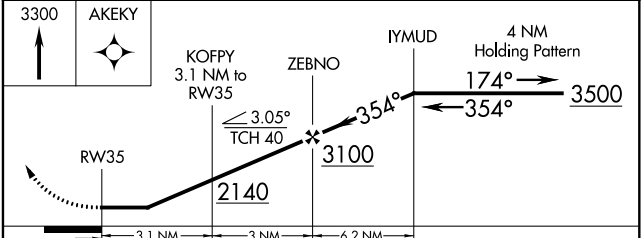

CATEGORY	A	B	C	D
LNAV MDA	1560-1	458 (500-1)	NA	

SC-3, 20 MAY 2021 to 17 JUN 2021

SC-3, 20 MAY 2021 to 17 JUN 2021