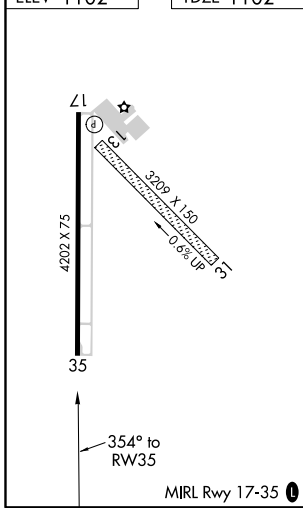

CATEGORY	A	B	C	D
LNAV MDA	1560-1	458 (500-1)	NA	

SC-3, 20 MAY 2021 to 17 JUN 2021

SC-3, 20 MAY 2021 to 17 JUN 2021