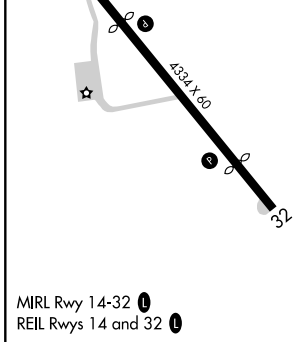

APP CRS	Rwy Idg	3320
140°	TDZE	32
	Apt Elev	34

RNAV (GPS) RWY 14

BAYTOWN (HPY)

⚠ NA Circling NA at night. DME/DME RNP-0.3 NA. Visibility reduction by helicopters NA. Obtain local altimeter setting on CTAF; when not received, use William P Hobby altimeter setting and increase all MDA 60 feet.

⚠ MISSED APPROACH: Climb to 2000 direct to POMDE and hold.

HOUSTON APP CON 134.45 281.4	UNICOM 122.8 (CTAF) 0

CATEGORY	A	B	C	D
LNAV MDA	500-1	468 (500-1)		NA
CIRCLING	500-1	466 (500-1)		NA

SC-5, 20 MAY 2021 to 17 JUN 2021

SC-5, 20 MAY 2021 to 17 JUN 2021