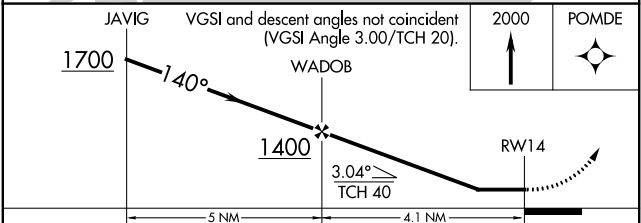

APP CRS	Rwy Idg	3320
140°	TDZE	32
	Apt Elev	34

RNAV (GPS) RWY 14

BAYTOWN (HPY)

⚠ NA Circling NA at night. DME/DME RNP-0.3 NA. Visibility reduction by helicopters NA. Obtain local altimeter setting on CTAF; when not received, use William P Hobby altimeter setting and increase all MDA 60 feet.

⚠ MISSED APPROACH: Climb to 2000 direct to POMDE and hold.

HOUSTON APP CON 134.45 281.4	UNICOM 122.8 (CTAF) 0

CATEGORY	A	B	C	D
LNAV MDA	500-1	468 (500-1)		NA
CIRCLING	500-1	466 (500-1)		NA

SC-5, 20 MAY 2021 to 17 JUN 2021

SC-5, 20 MAY 2021 to 17 JUN 2021