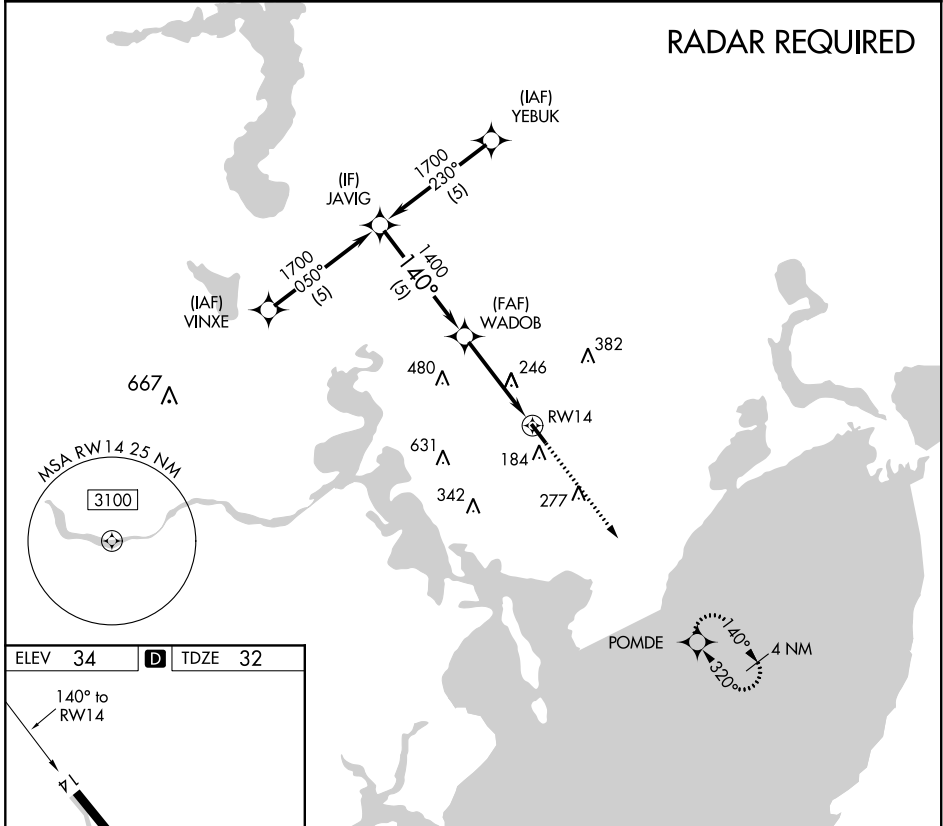

APP CRS	Rwy Idg	3320
140°	TDZE	32
	Apt Elev	34

RNAV (GPS) RWY 14

BAYTOWN (HPY)

⚠ NA Circling NA at night. DME/DME RNP-0.3 NA. Visibility reduction by helicopters NA. Obtain local altimeter setting on CTAF; when not received, use William P Hobby altimeter setting and increase all MDA 60 feet.

⚠ MISSED APPROACH: Climb to 2000 direct to POMDE and hold.

HOUSTON APP CON 134.45 281.4	UNICOM 122.8 (CTAF) 0
--	---------------------------------

CATEGORY	A	B	C	D
LNAV MDA	500-1	468 (500-1)		NA
CIRCLING	500-1	466 (500-1)		NA

SC-5, 20 MAY 2021 to 17 JUN 2021

SC-5, 20 MAY 2021 to 17 JUN 2021