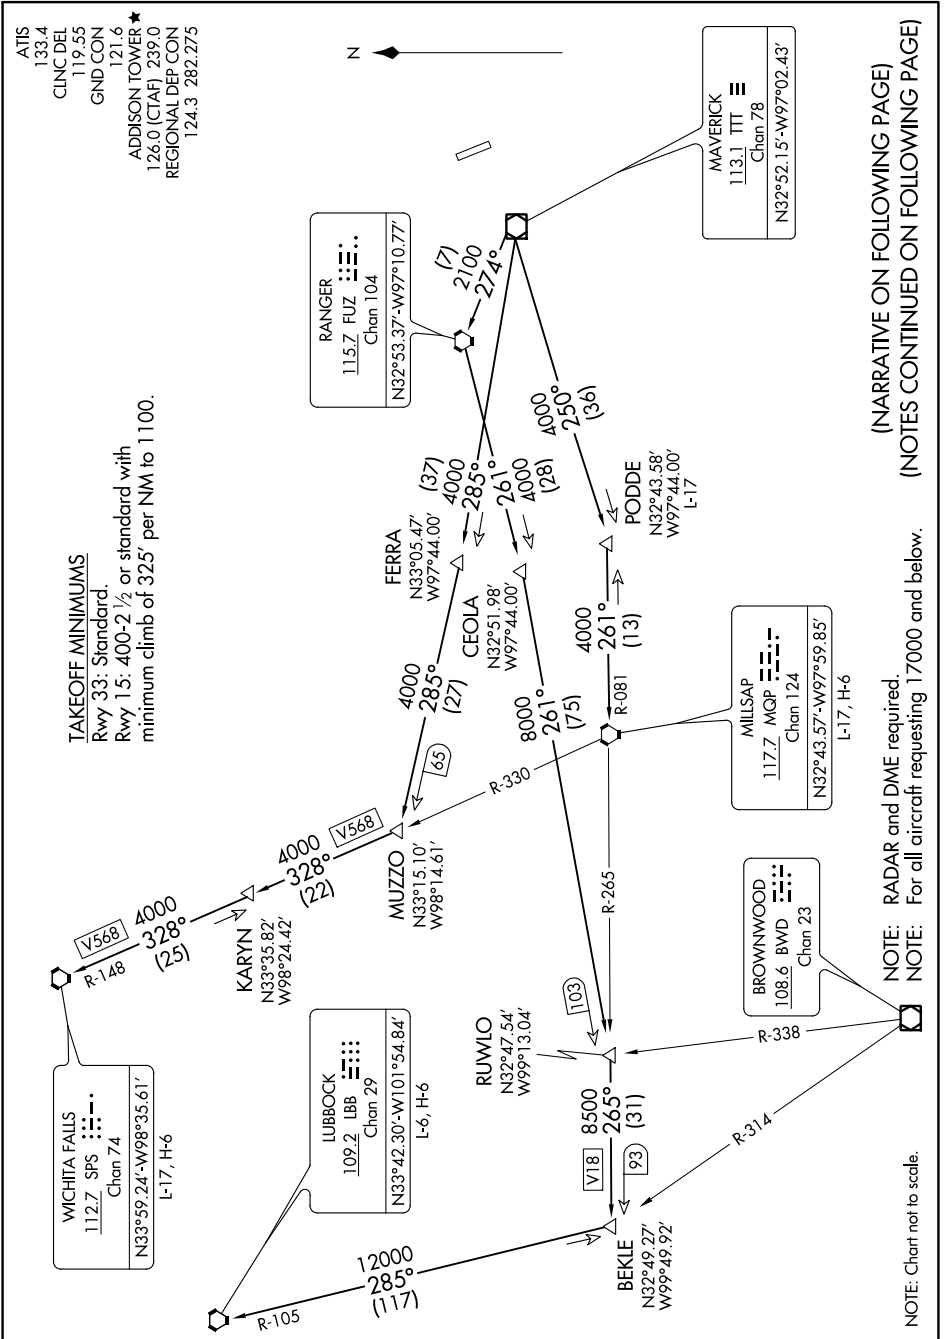

KINGDOM EIGHT DEPARTURE

SC-2, 20 MAY 2021 to 17 JUN 2021

(NARRATIVE ON FOLLOWING PAGE)
(NOTES CONTINUED ON FOLLOWING PAGE)

NOTE: RADAR and DME required.
NOTE: For all aircraft requesting 17000 and below.

NOTE: Chart not to scale.

SC-2, 20 MAY 2021 to 17 JUN 2021

KINGDOM EIGHT DEPARTURE