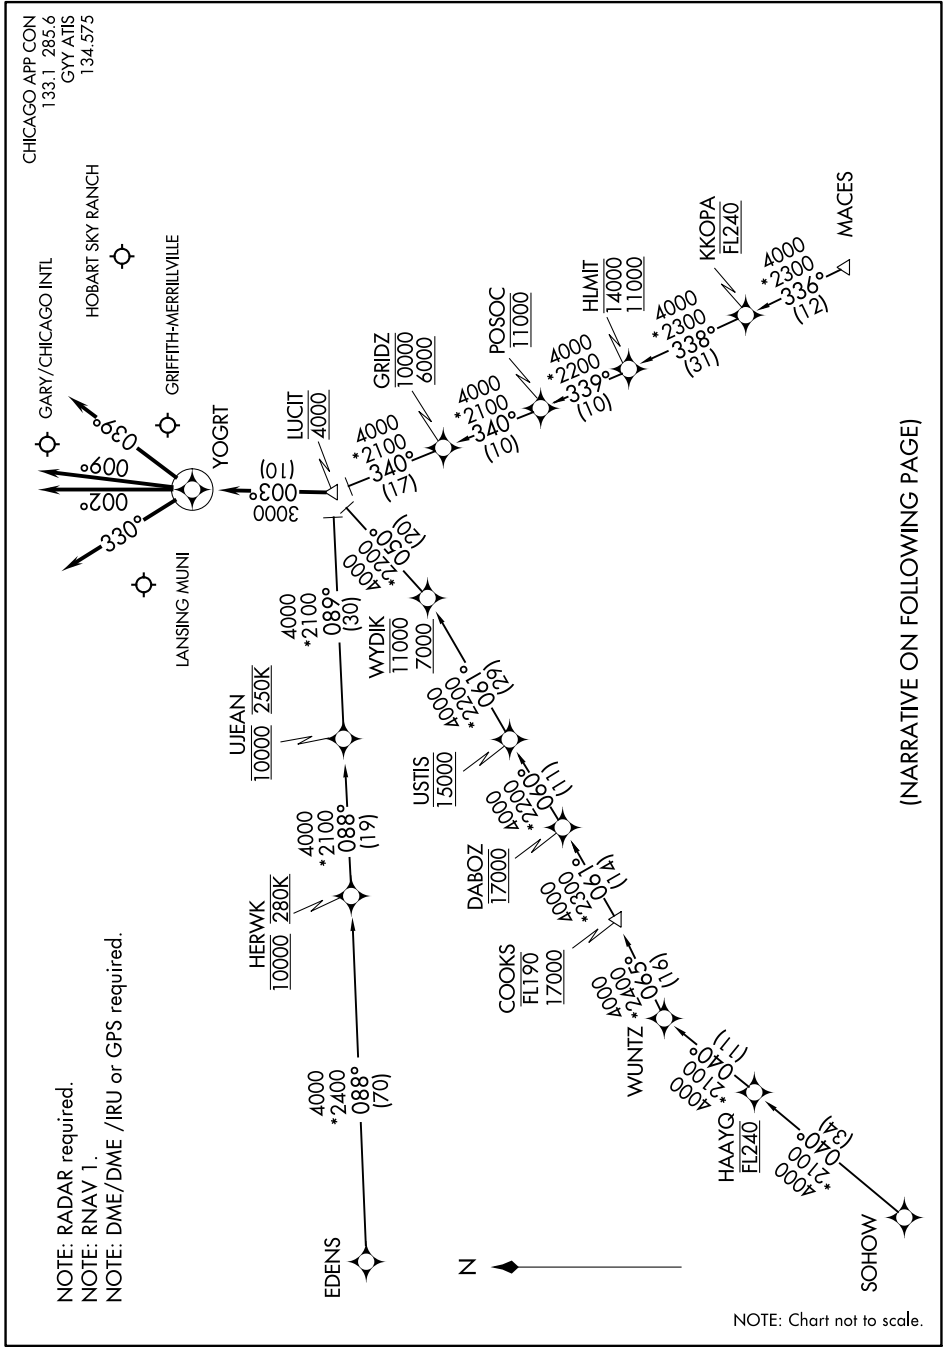

LUCIT ONE ARRIVAL (RNAV)

GARY, INDIANA

EC-2, 20 MAY 2021 to 17 JUN 2021

(NARRATIVE ON FOLLOWING PAGE)

LUCIT ONE ARRIVAL (RNAV)

GARY, INDIANA

EC-2, 20 MAY 2021 to 17 JUN 2021