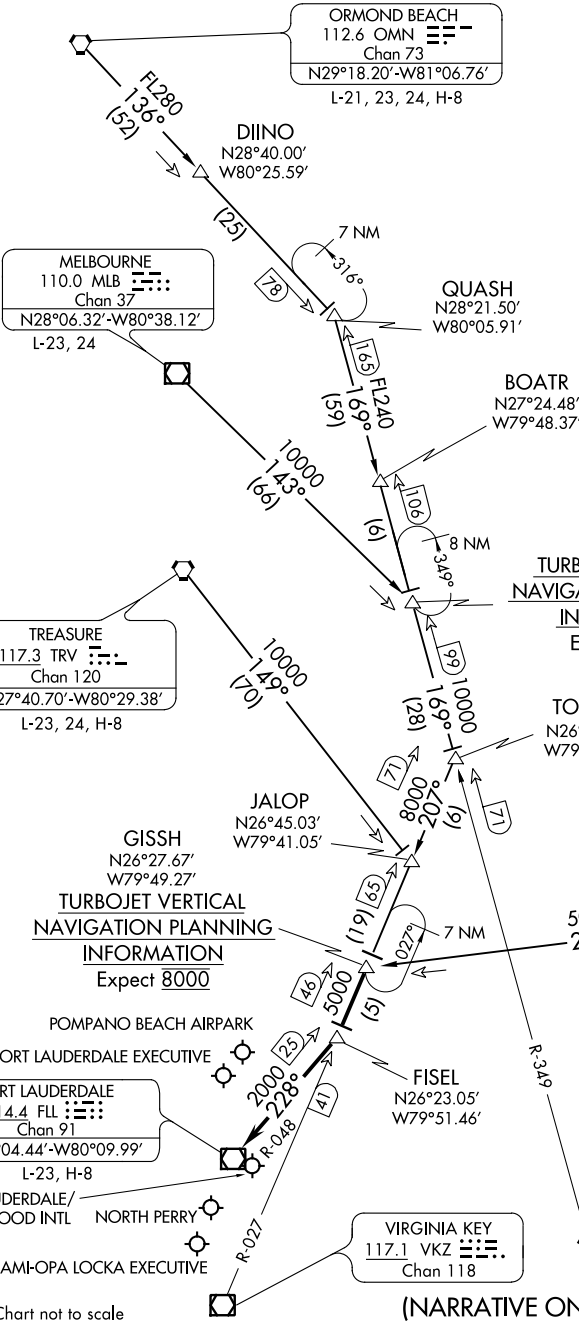

GISSH FIVE ARRIVAL

FORT LAUDERDALE, FLORIDA

MIAMI APP CON
133.775 285.6
FLL D-ATIS
135.0
FXE ATIS
119.85
HWO ATIS
135.475
OPF ATIS
125.9
PMP ATIS
120.55

NOTE: DME required.
NOTE: Turbojets only.
NOTE: Treasure transition:
ATC assigned only.
NOTE: RADAR required.

**TURBOJET VERTICAL
NAVIGATION PLANNING
INFORMATION**
Expect FL240

**TURBOJET VERTICAL
NAVIGATION PLANNING
INFORMATION**
Expect 8000

NOTE: Chart not to scale

(NARRATIVE ON FOLLOWING PAGE)

SE-3, 20 MAY 2021 to 17 JUN 2021

SE-3, 20 MAY 2021 to 17 JUN 2021