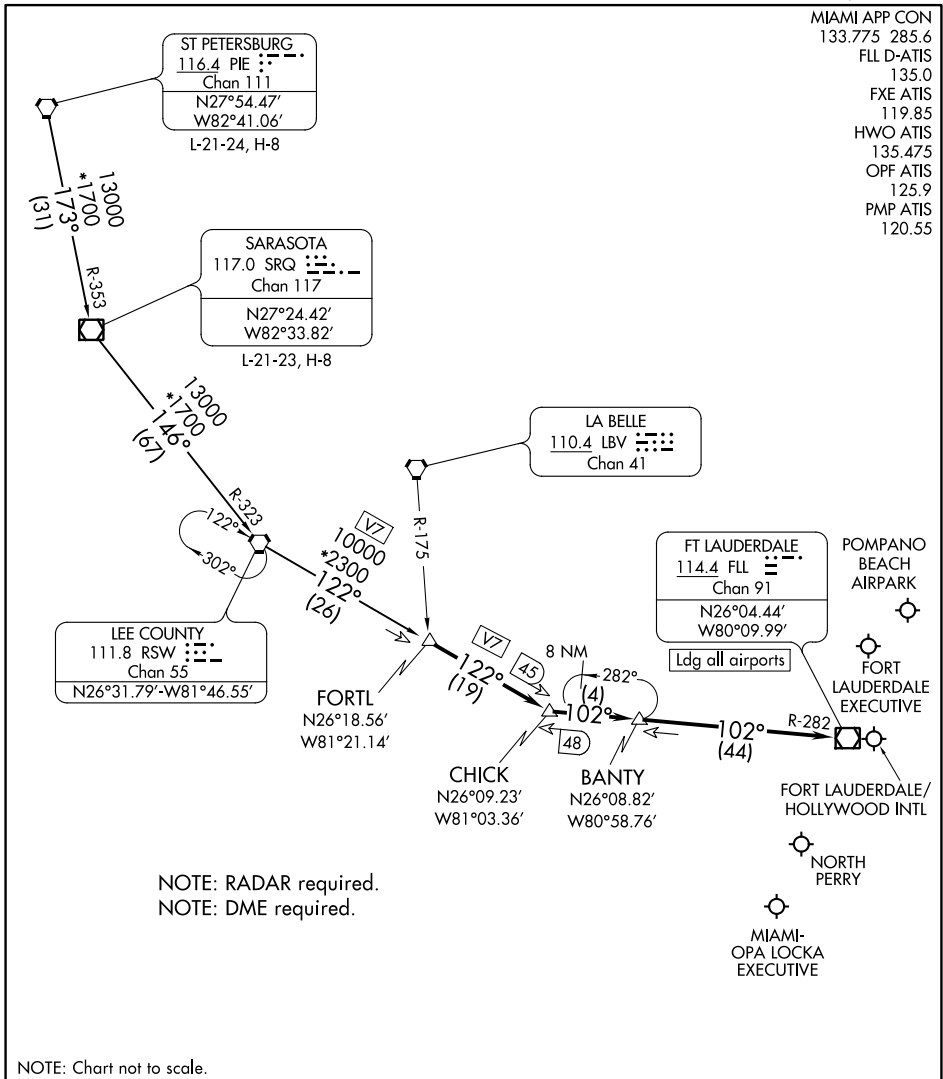

FORTL EIGHT ARRIVAL

FORT LAUDERDALE, FLORIDA

SE-3, 20 MAY 2021 to 17 JUN 2021

SE-3, 20 MAY 2021 to 17 JUN 2021

ARRIVAL ROUTE DESCRIPTION

ST PETERSBURG TRANSITION (PIE.FORTL8): From over PIE VORTAC on PIE R-173 and SRQ R-353 to SRQ VOR/DME, then on SRQ R-146 and RSW R-323 to RSW VORTAC, then on RSW R-122 to FORTL. Thence. . .

SARASOTA TRANSITION (SRQ.FORTL8): From over SRQ VOR/DME on SRQ R-146 and RSW R-323 to RSW VORTAC, then on RSW R-122 to FORTL. Thence. . .

. . . landing all airports: From FORTL on RSW R-122 to CHICK, then on Fort Lauderdale VOR/DME (FLL) R-282 to FLL VOR/DME. Expect RADAR vectors to final approach course.

FORTL EIGHT ARRIVAL

FORT LAUDERDALE, FLORIDA