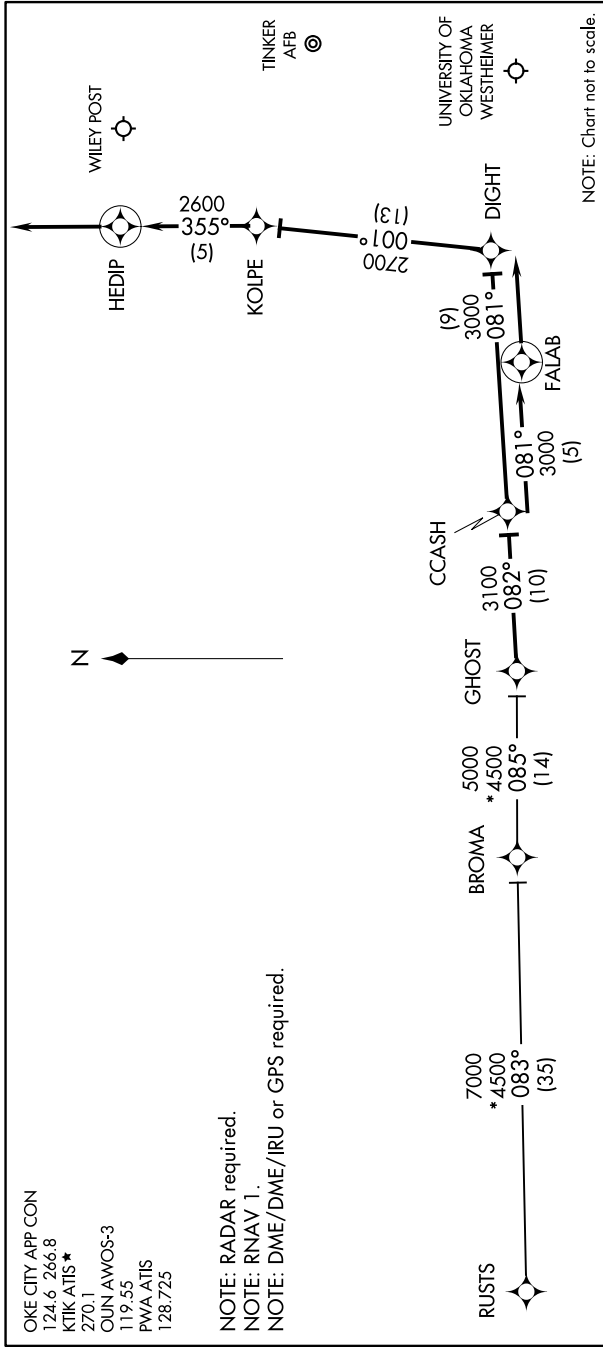

CCASH ONE ARRIVAL (RNAV)

OKLAHOMA CITY, OKLAHOMA

SC-1, 20 MAY 2021 to 17 JUN 2021

ARRIVAL ROUTE DESCRIPTION

BROMA TRANSITION (BROMA.CCASH1):
RUSTS TRANSITION (RUSTS.CCASH1):

From GHOST on track 082° to CCASH.

LANDING OUN/KTIK: From CCASH on track 081° to FALAB, then on track 081°. Expect radar vectors to final approach course.

LANDING PWA RW17L: From CCASH on track 081° to DIGHT, then on track 001° to KOLPE, then on track 355° to HEDIP, then on track 355°. Expect radar vectors to final approach course.

LANDING PWA RW35R: From CCASH on track 081° to FALAB, then on track 081°. Expect radar vectors to final approach course.

CCASH ONE ARRIVAL (RNAV)

OKLAHOMA CITY, OKLAHOMA

SC-1, 20 MAY 2021 to 17 JUN 2021