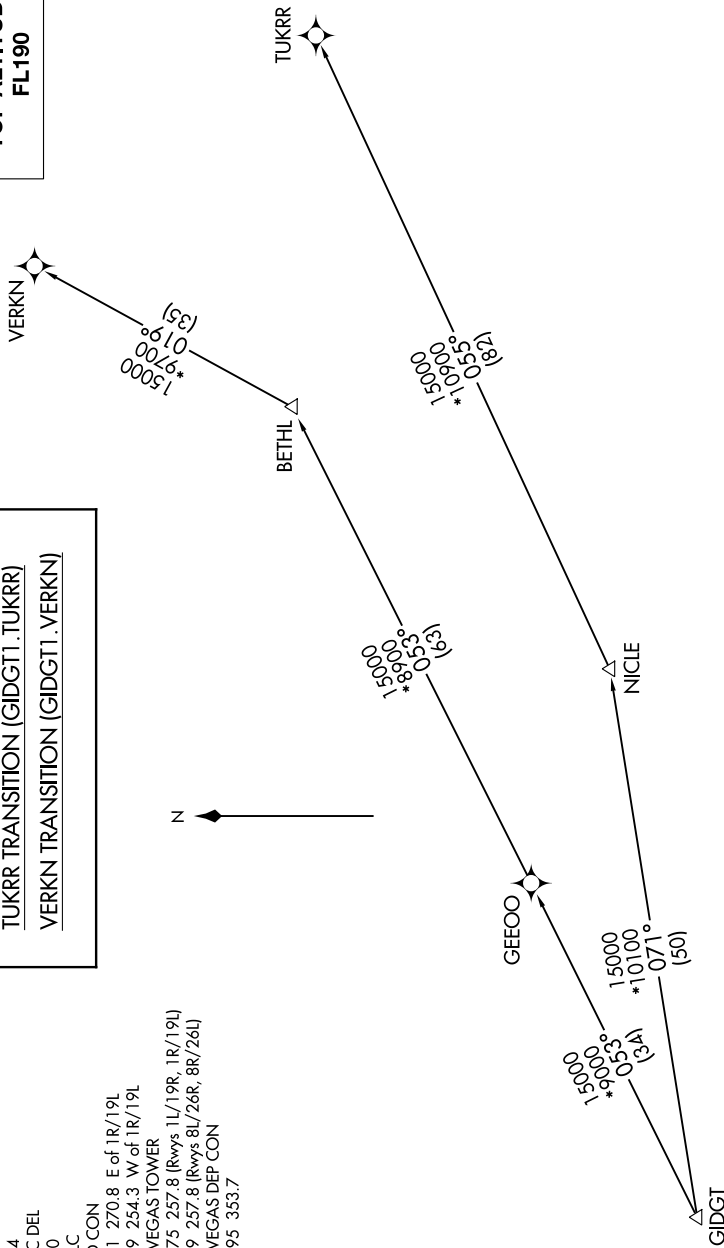

GIDGT ONE DEPARTURE (RNAV) Transition Routes

SW-4, 20 MAY 2021 to 17 JUN 2021

SW-4, 20 MAY 2021 to 17 JUN 2021

**TOP ALTITUDE:
FL190**

TUKRR TRANSITION (GIDGT1.TUKRR)
VERKN TRANSITION (GIDGT1.VERKN)

- D-ATIS 132.4
- CLNC DEL 118.0
- CPDLC 118.0
- GND CON 121.1 270.8 E of 1R/19L
- 121.9 254.3 W of 1R/19L
- LAS VEGAS TOWER 118.75 257.8 (Rwys 1L/19R, 1R/19L)
- 119.9 257.8 (Rwys 8L/26R, 8R/26L)
- LAS VEGAS DEP CON 133.95 353.7

- NOTE: DME/DME/IRU or GPS required.
- NOTE: RNAV 1.
- NOTE: RADAR required.
- NOTE: Turbojet only.
- NOTE: Chart not to scale.