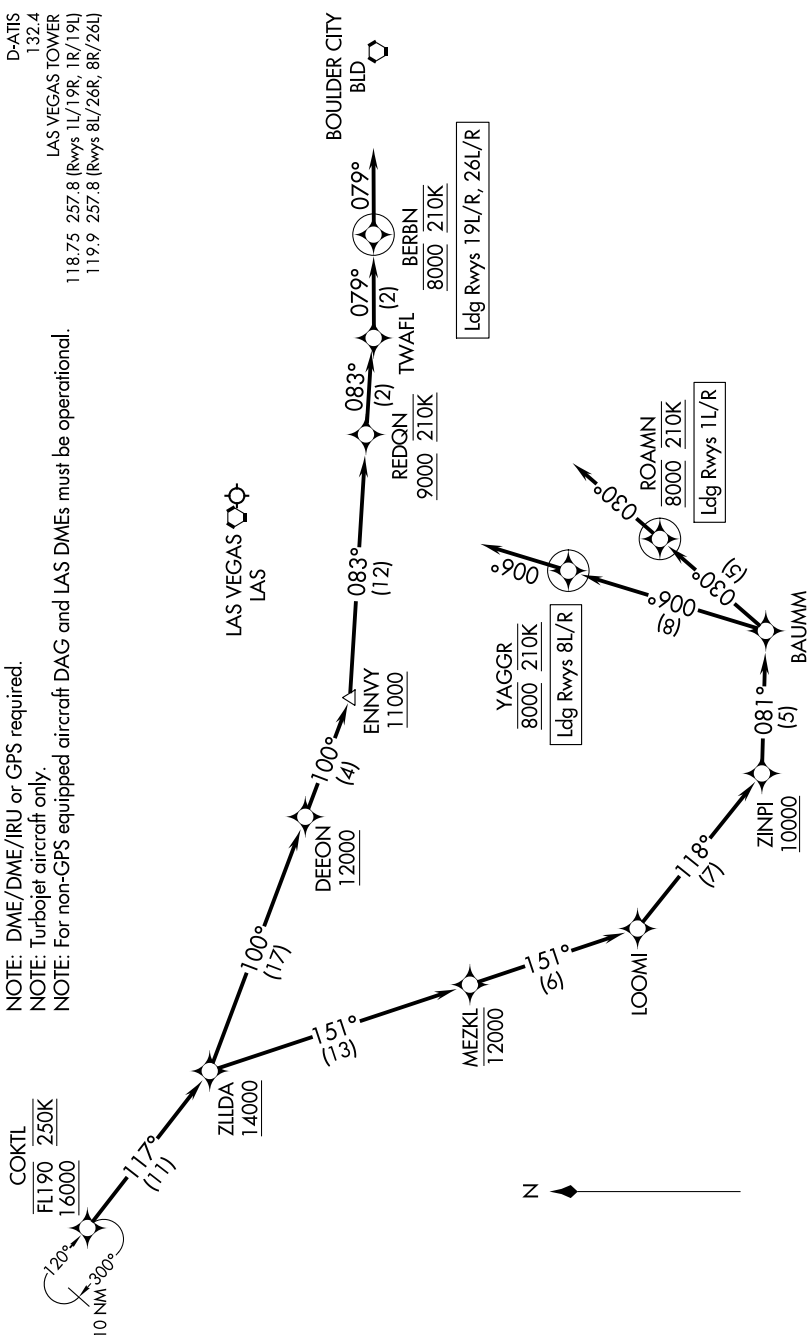

COKTL ONE ARRIVAL (RNAV) Arrival Routes

SW-4, 20 MAY 2021 to 17 JUN 2021

- NOTE: RADAR required.
- NOTE: RNAV 1.
- NOTE: DME/DME/IRU or GPS required.
- NOTE: Turbojet aircraft only.
- NOTE: For non-GPS equipped aircraft DAG and LAS DMEs must be operational.

LAS VEGAS APP CON
125.025 379.15
D-ATIS
132.4
LAS VEGAS TOWER
118.75 257.8 (Rwys 1L/19R, 1R/19L)
119.9 257.8 (Rwys 8L/26R, 8R/26L)

(NARRATIVE ON FOLLOWING PAGE)

NOTE: Chart not to scale.

SW-4, 20 MAY 2021 to 17 JUN 2021

COKTL ONE ARRIVAL (RNAV) Arrival Routes