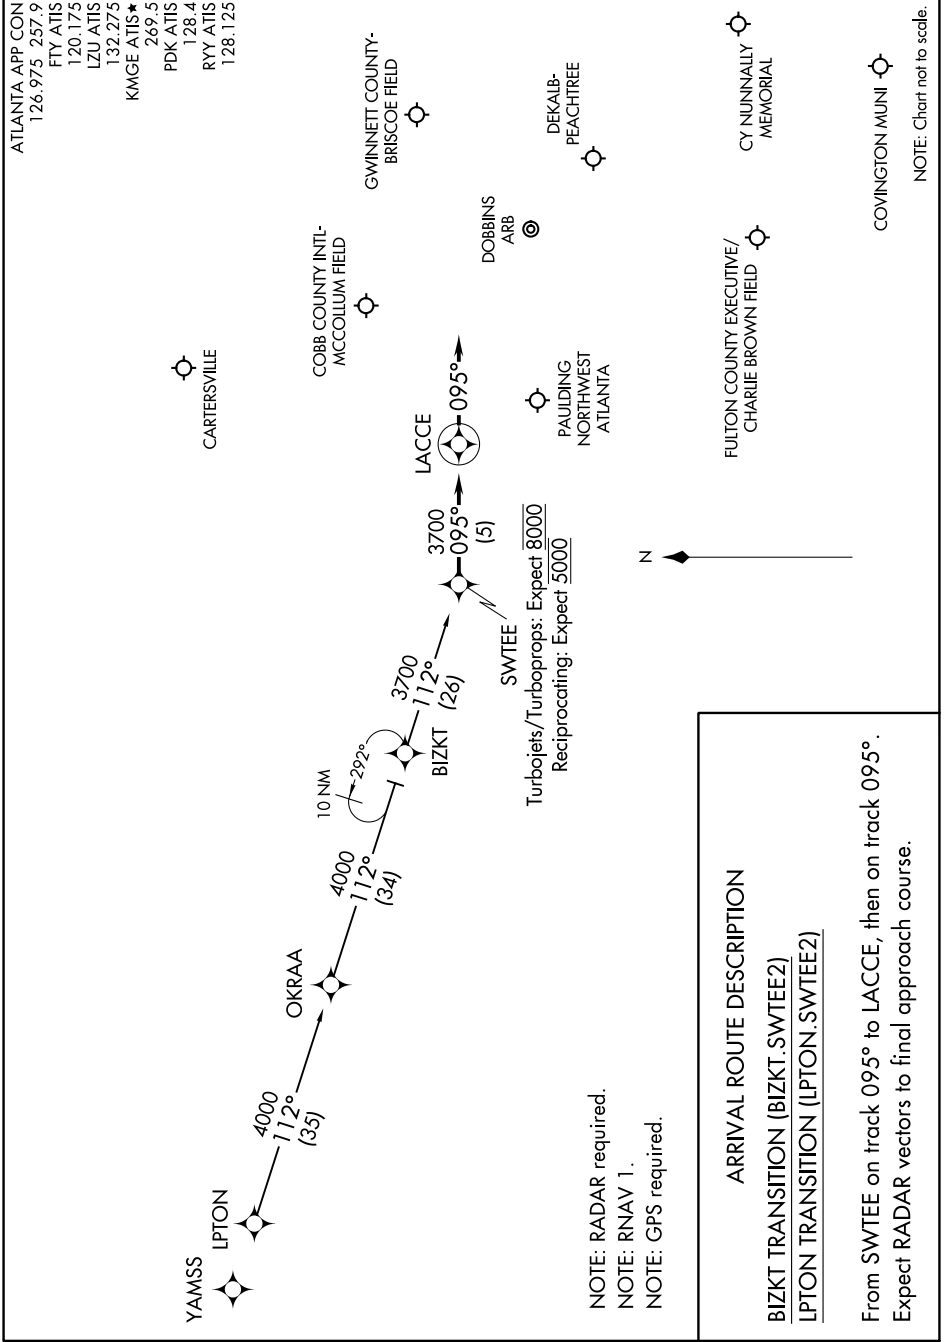

SWTEE TWO ARRIVAL (RNAV)

AL-469 (FAA)

ATLANTA, GEORGIA

ATLANTA APP CON
126.975 257.9
 FIY ATIS
120.175
 LZU ATIS
132.275
 KMGE ATIS *
269.5
 PDK ATIS
128.4
 RYY ATIS
128.125

SE-4, 20 MAY 2021 to 17 JUN 2021

SE-4, 20 MAY 2021 to 17 JUN 2021

ARRIVAL ROUTE DESCRIPTION
BIZKT TRANSITION (BIZKT.SWTEE2)
LPTON TRANSITION (LPTON.SWTEE2)

From SWTEE on track 095° to LACCE, then on track 095°. Expect RADAR vectors to final approach course.

- NOTE: RADAR required.
- NOTE: RNAV 1.
- NOTE: GPS required.

NOTE: Chart not to scale.