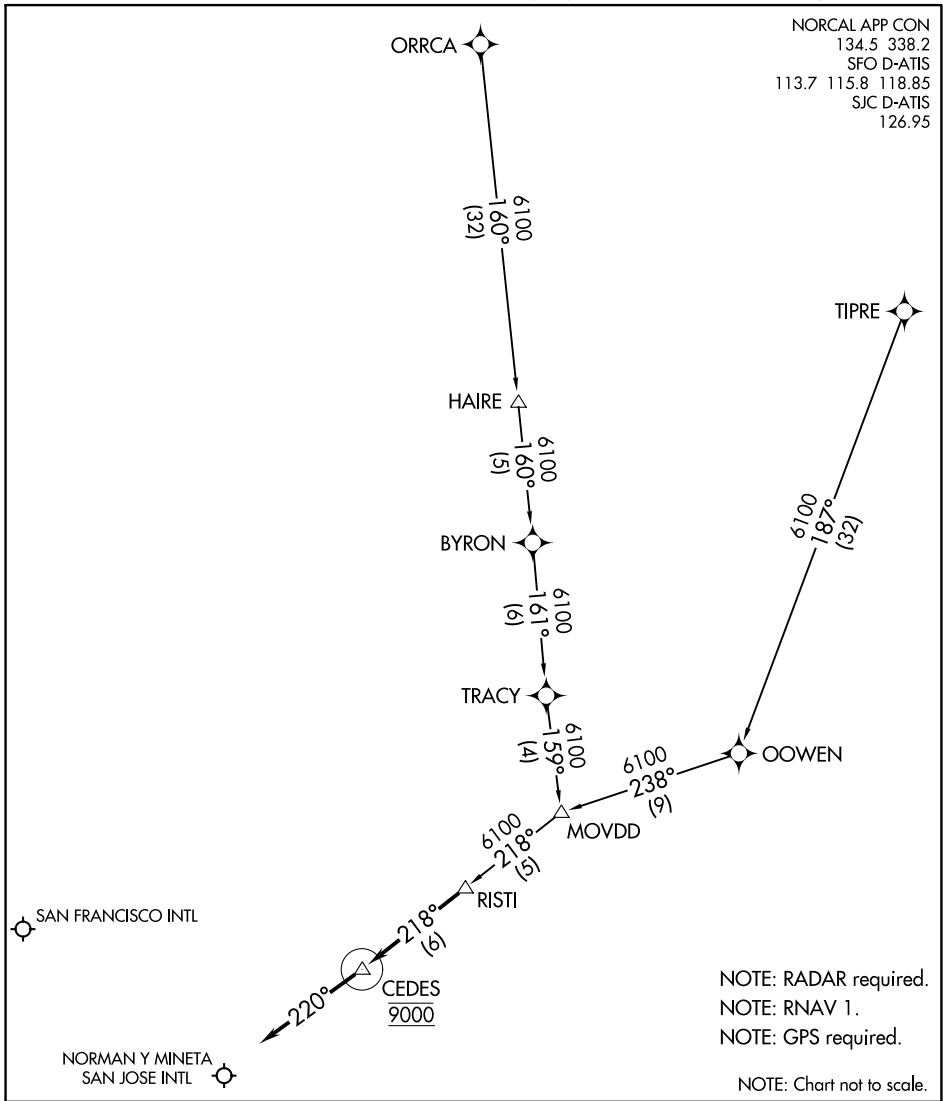

# RISTI ONE ARRIVAL (RNAV)

AL-375 (FAA)

SAN FRANCISCO, CALIFORNIA

NORCAL APP CON  
 134.5 338.2  
 SFO D-ATIS  
 113.7 115.8 118.85  
 SJC D-ATIS  
 126.95

SW-2, 20 MAY 2021 to 17 JUN 2021

SW-2, 20 MAY 2021 to 17 JUN 2021

NOTE: RADAR required.  
 NOTE: RNAV 1.  
 NOTE: GPS required.

NOTE: Chart not to scale.

## ARRIVAL ROUTE DESCRIPTION

ORRCA TRANSITION (ORRCA.RISTI1)

TIPRE TRANSITION (TIPRE.RISTI1)

LANDING KSFO/KSJC: From RISTI on track 218° to cross CEDES at 9000, then on heading 220° or as assigned by ATC. Expect RADAR vectors to final approach course.