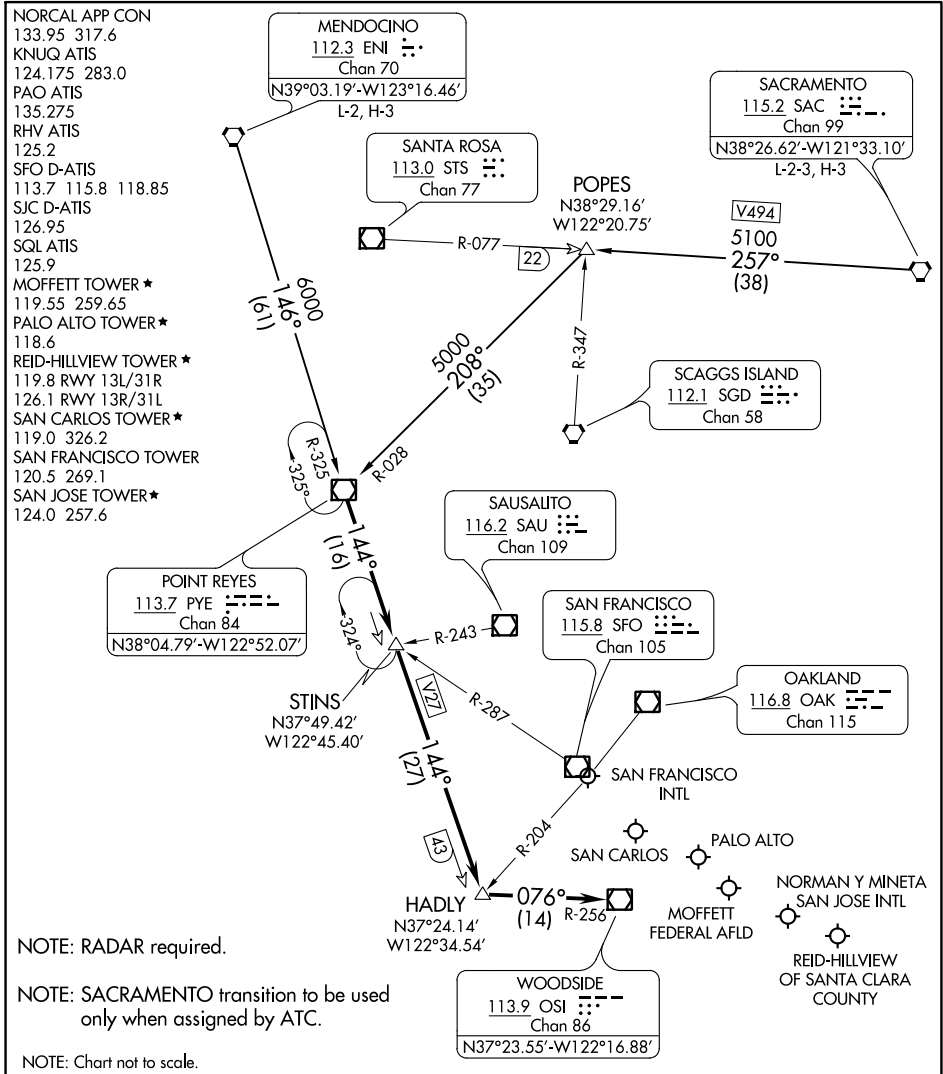

POINT REYES THREE ARRIVAL

AL-375 (FAA)

SAN FRANCISCO, CALIFORNIA

SW-2, 20 MAY 2021 to 17 JUN 2021

SW-2, 20 MAY 2021 to 17 JUN 2021

ARRIVAL ROUTE DESCRIPTION

MENDOCINO TRANSITION (ENI.PYE3): From over ENI VORTAC on ENI R-146 and PYE R-325 to PYE VOR/DME. Thence. . .

SACRAMENTO TRANSITION (SAC.PYE3): From over SAC VORTAC on SAC R-257 and PYE R-028 to PYE VOR/DME. Thence. . .

. . . From over PYE VOR/DME on PYE R-144 to HADLY, then on OSI R-256 to OSI VOR/DME. Expect RADAR vectors to final approach course.

POINT REYES THREE ARRIVAL

SAN FRANCISCO, CALIFORNIA